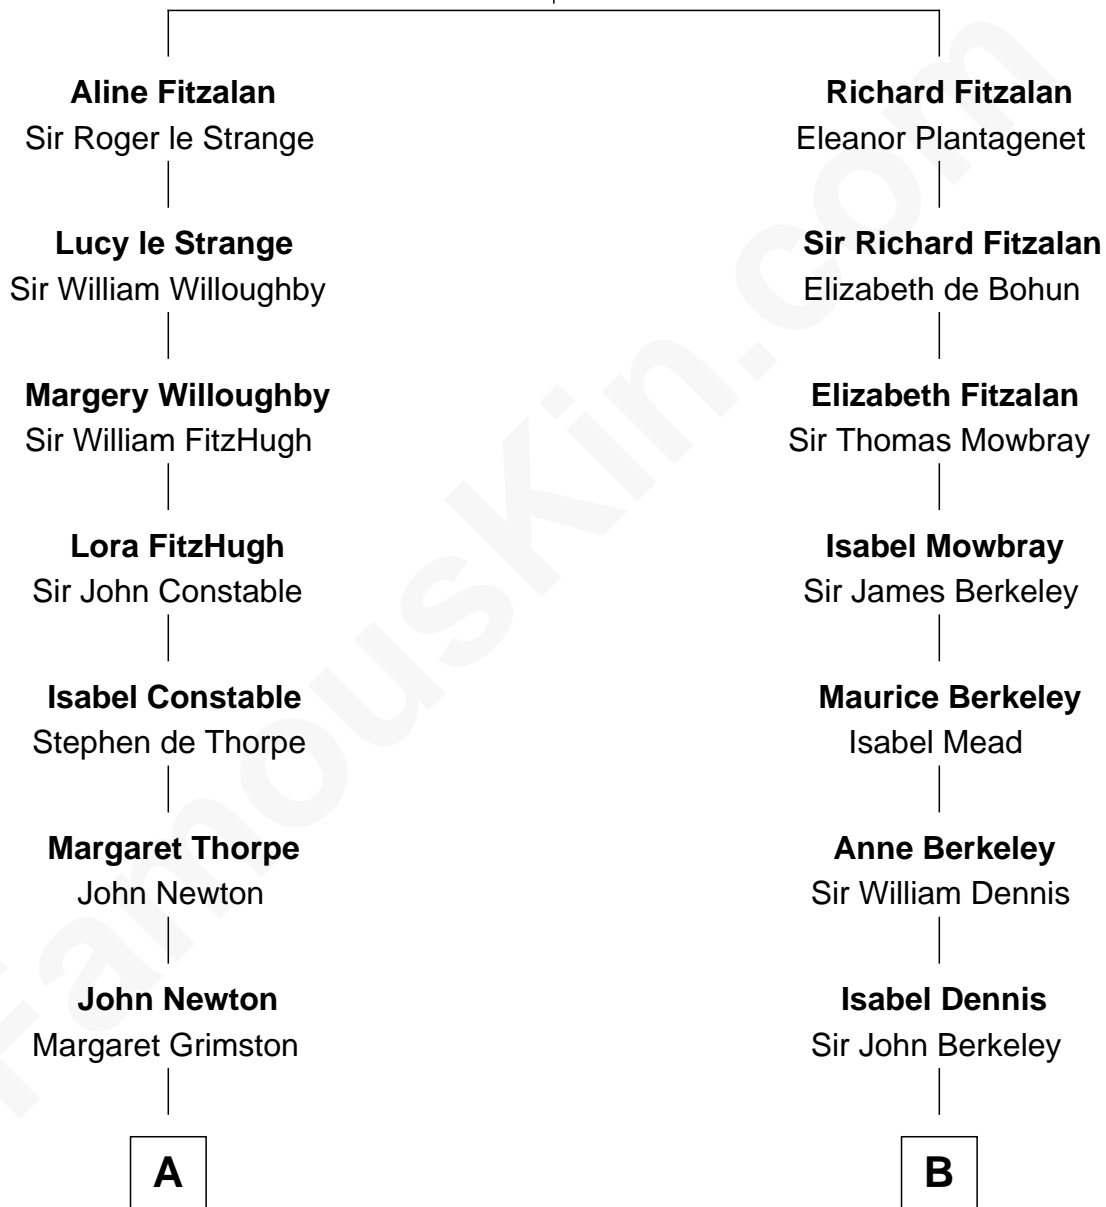

FamousKin.com

Relationship Chart of

Charles A. Pillsbury

Co-Founder of C.A. Pillsbury Co.

16th cousin 2 times removed of

Jack London

Author of "The Call of the Wild"

Edmund Fitzalan

Alice de Warenne

C

Flora Wellman
William Henry Chaney

Jack London
Author of "The Call of the Wild"

FamousKin.com