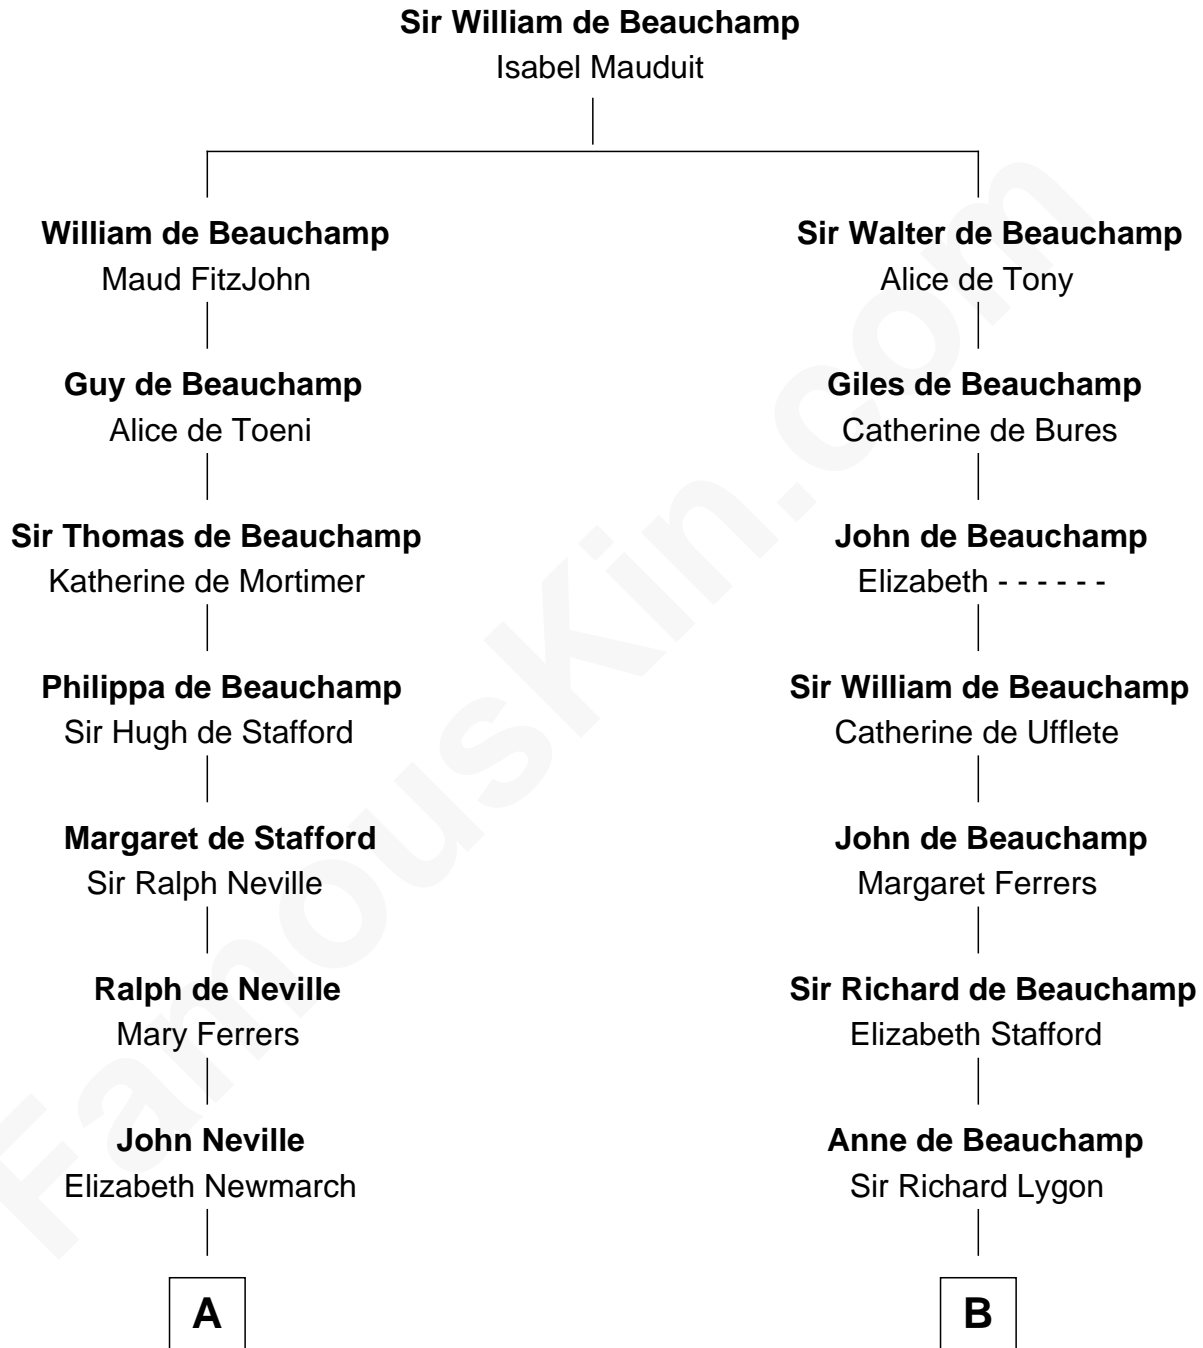

FamousKin.com

Relationship Chart of

Charles A. Pillsbury

Co-Founder of C.A. Pillsbury Co.

19th cousin 2 times removed of

Jack London

Author of "The Call of the Wild"

C

John Carleton
Hannah Platts

Moses Carleton
Margaret Sprake

Henry Carleton
Polly Greeley

Margaret Sprague Carleton
George Alfred Pillsbury

Charles A. Pillsbury
Co-Founder of C.A. Pillsbury Co.

D

Marshall Daniel Wellman
Eleanor Garrett Jones