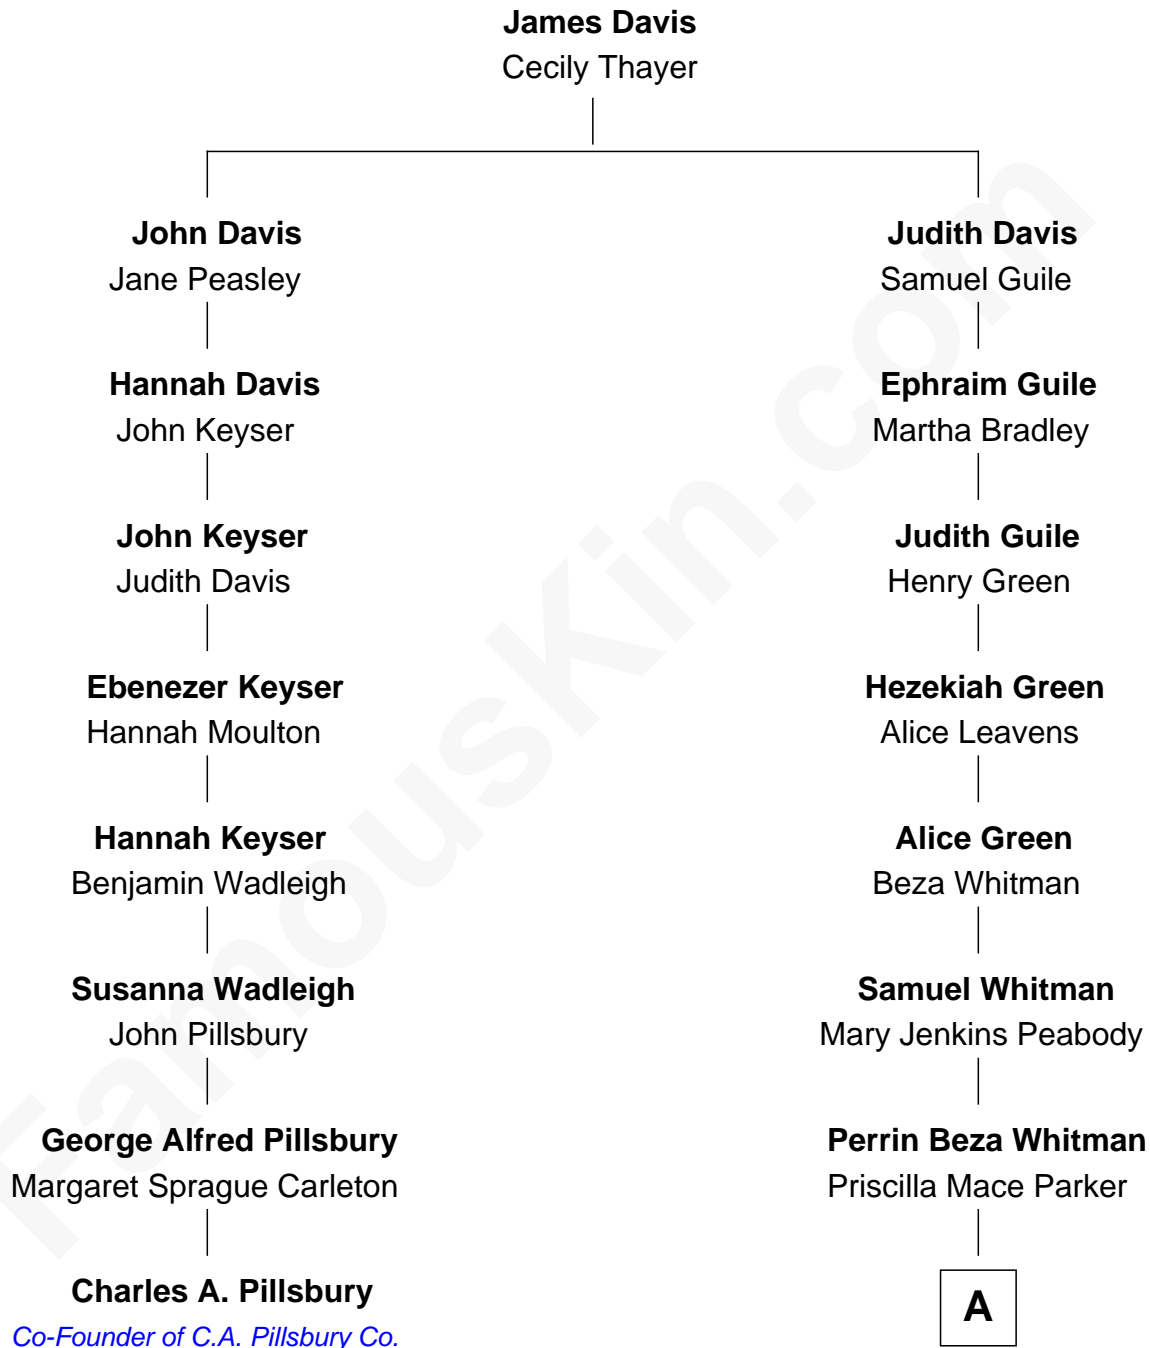

FamousKin.com Relationship Chart of

Charles A. Pillsbury

Co-Founder of C.A. Pillsbury Co.

7th cousin 3 times removed of

Grace Slick

Singer, Songwriter - Jefferson Airplane

A

Elizabeth Auzelia Whitman

Henry Kelso Barnett

Marcus Whitman Barnett

Mary Sue Neill

Virginia Barnett

Ivan Wilford Wing

Grace Slick

Singer, Songwriter - Jefferson Airplane