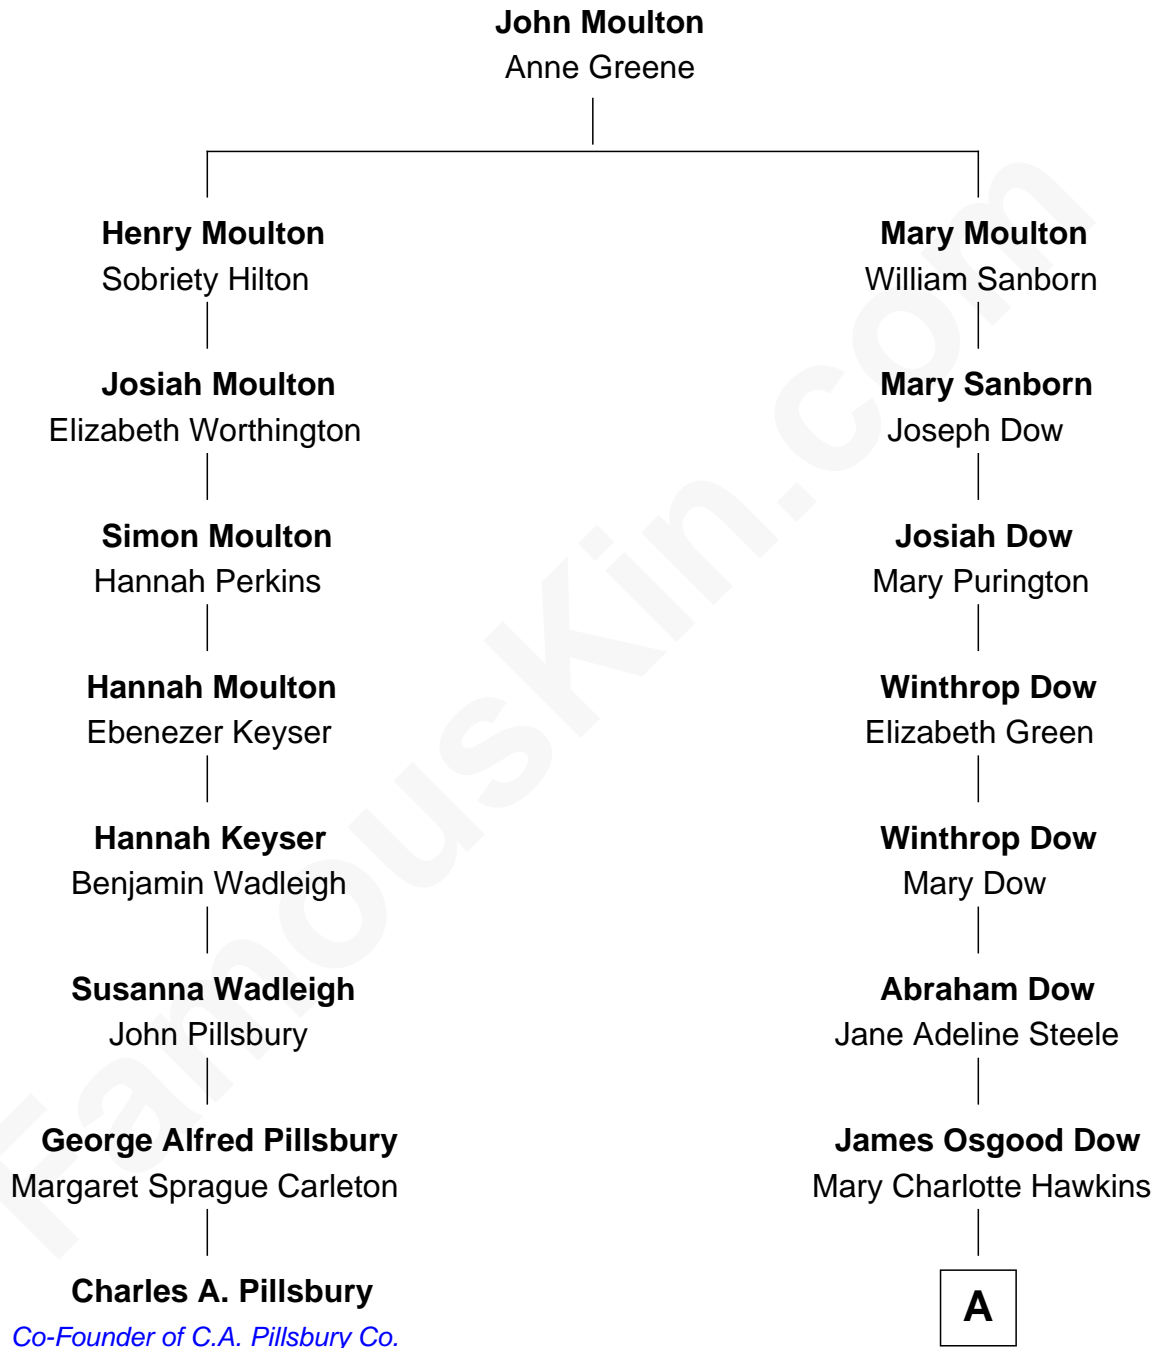

FamousKin.com Relationship Chart of

Charles A. Pillsbury

Co-Founder of C.A. Pillsbury Co.

7th cousin 2 times removed of

Grace Slick

Singer, Songwriter - Jefferson Airplane

A

—
Grace Josephine Dow

Arthur Wilford Wing

—
Ivan Wilford Wing

Virginia Barnett

—
Grace Slick

Singer, Songwriter - Jefferson Airplane

FamousKin.com