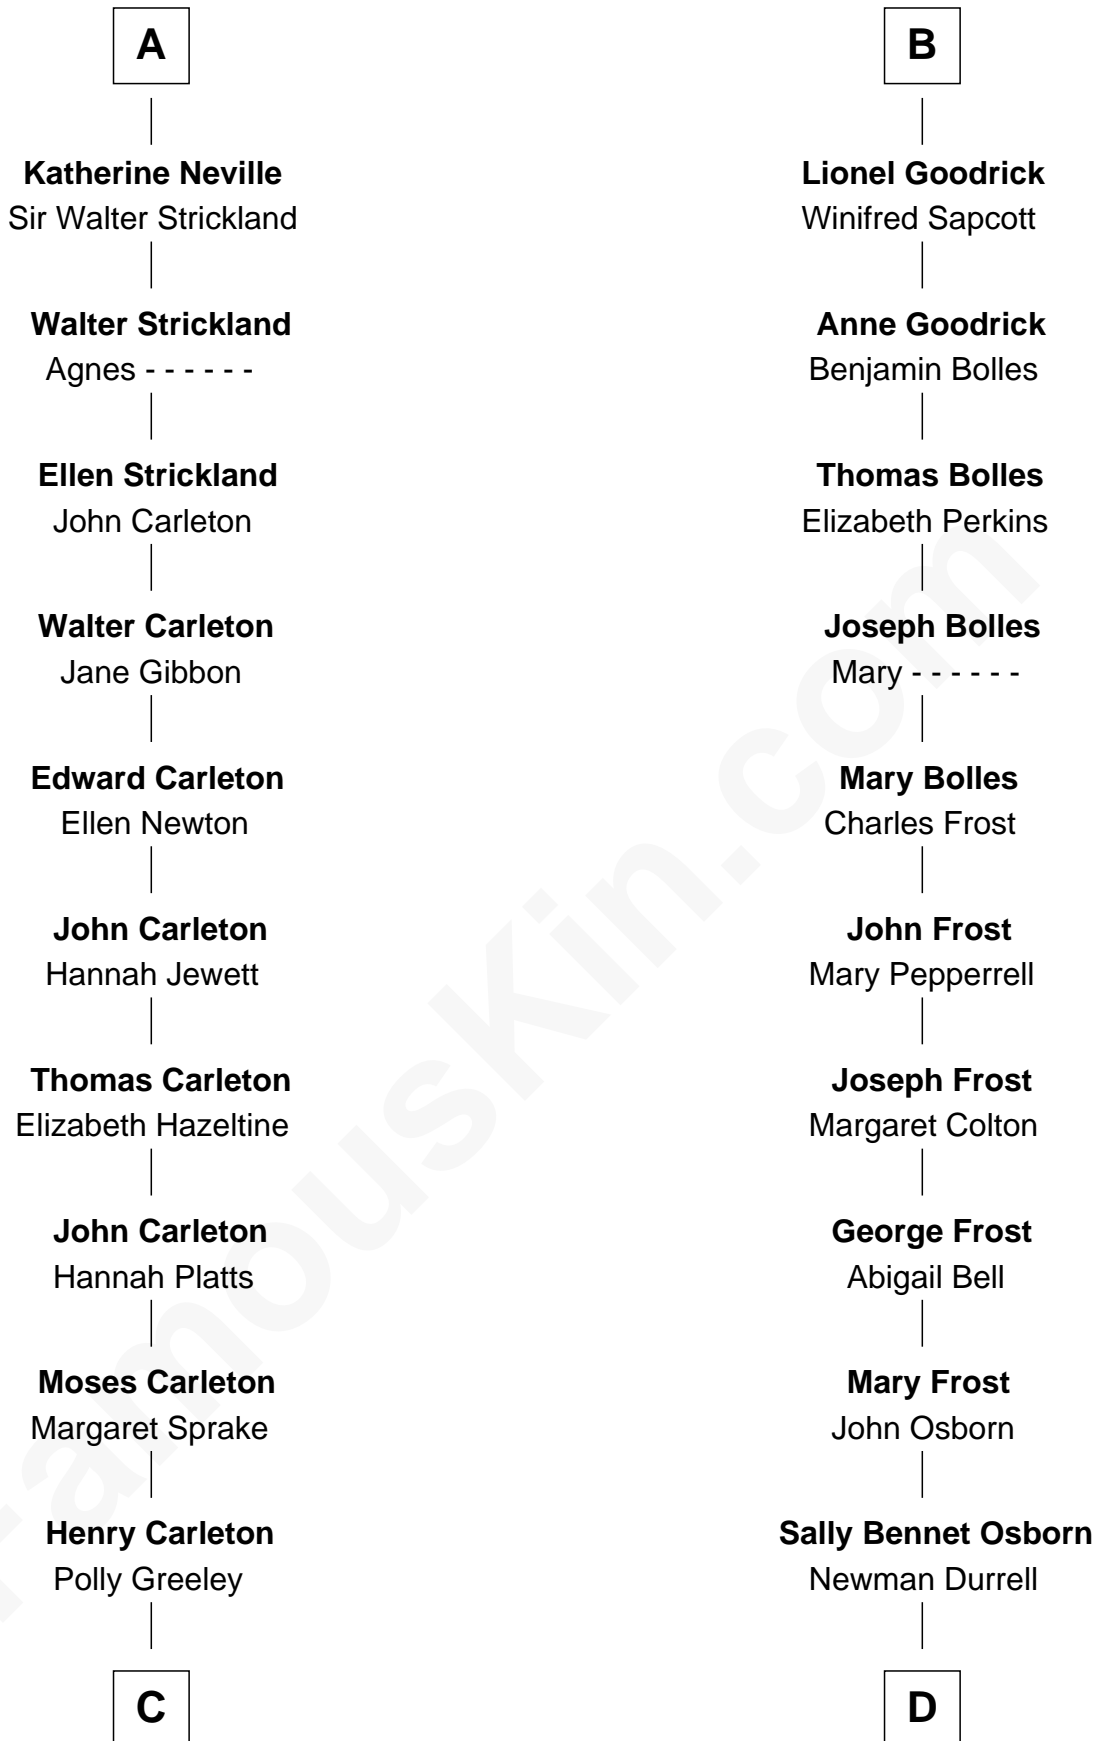

FamousKin.com Relationship Chart of

Charles A. Pillsbury

Co-Founder of C.A. Pillsbury Co.

18th cousin 2 times removed of

Lucille Ball

TV Actress - "I Love Lucy"

C

Margaret Sprague Carleton

George Alfred Pillsbury

Charles A. Pillsbury

Co-Founder of C.A. Pillsbury Co.

D

George Osborn Durrell

Anne Jane Jewell

Nellie Rebecca Durrell

Jasper Clinton Ball