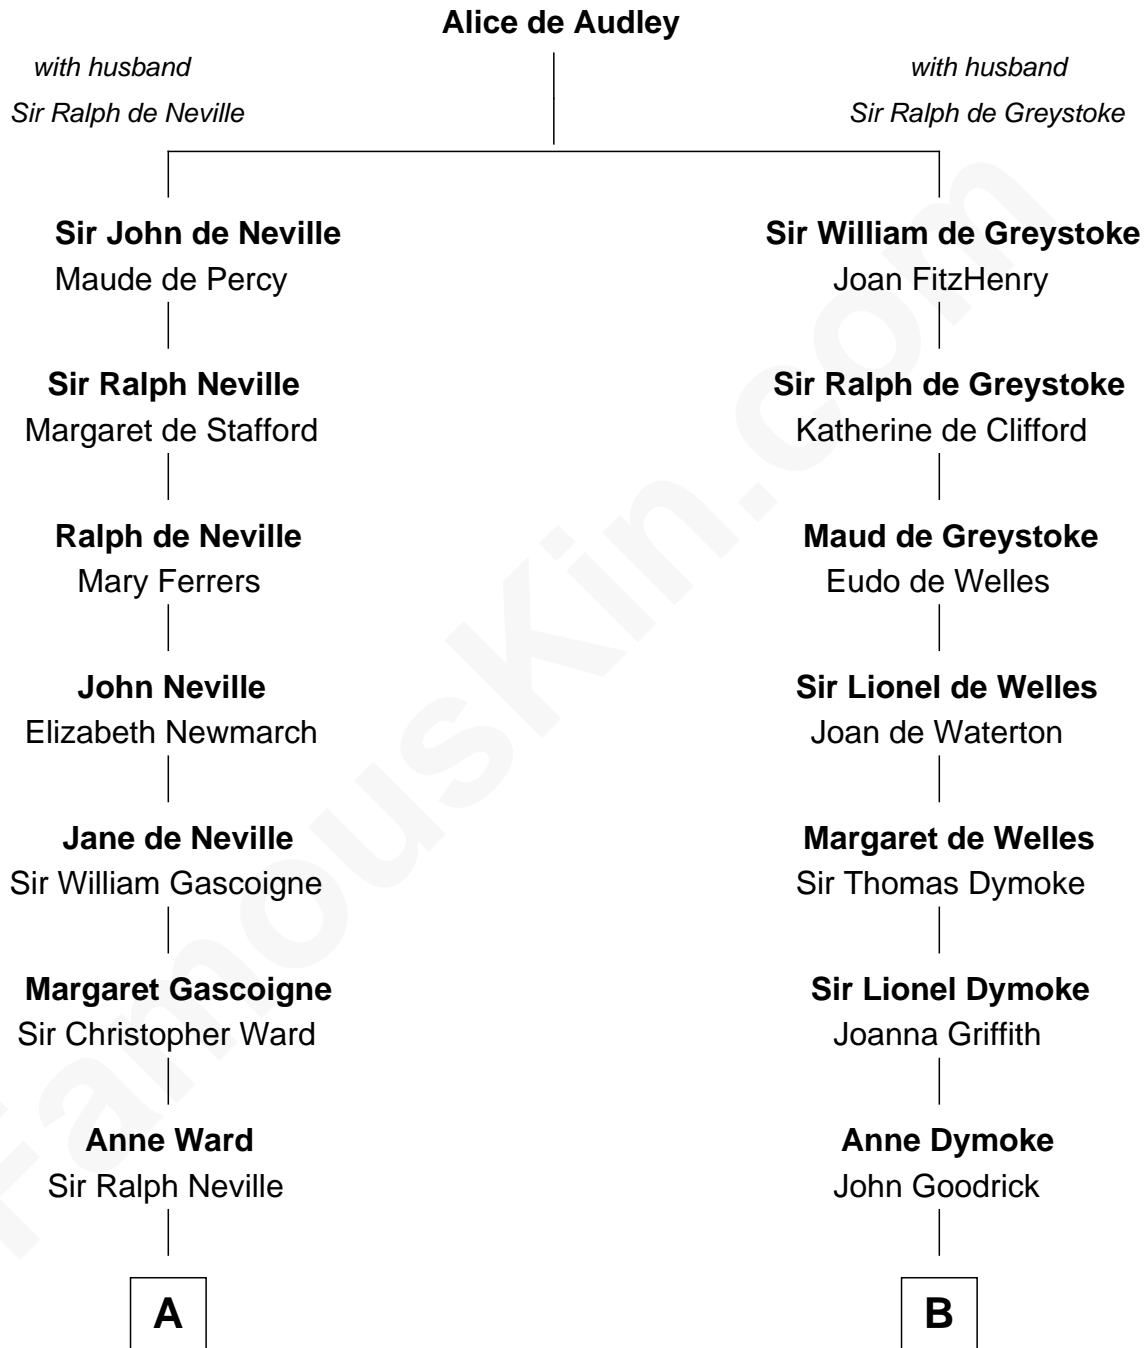

FamousKin.com Relationship Chart of

Charles A. Pillsbury

Co-Founder of C.A. Pillsbury Co.

18th cousin 2 times removed of

Lucille Ball

TV Actress - "I Love Lucy"

C

Margaret Sprague Carleton

George Alfred Pillsbury

Charles A. Pillsbury

Co-Founder of C.A. Pillsbury Co.

D

George Osborn Durrell

Anne Jane Jewell

Nellie Rebecca Durrell

Jasper Clinton Ball