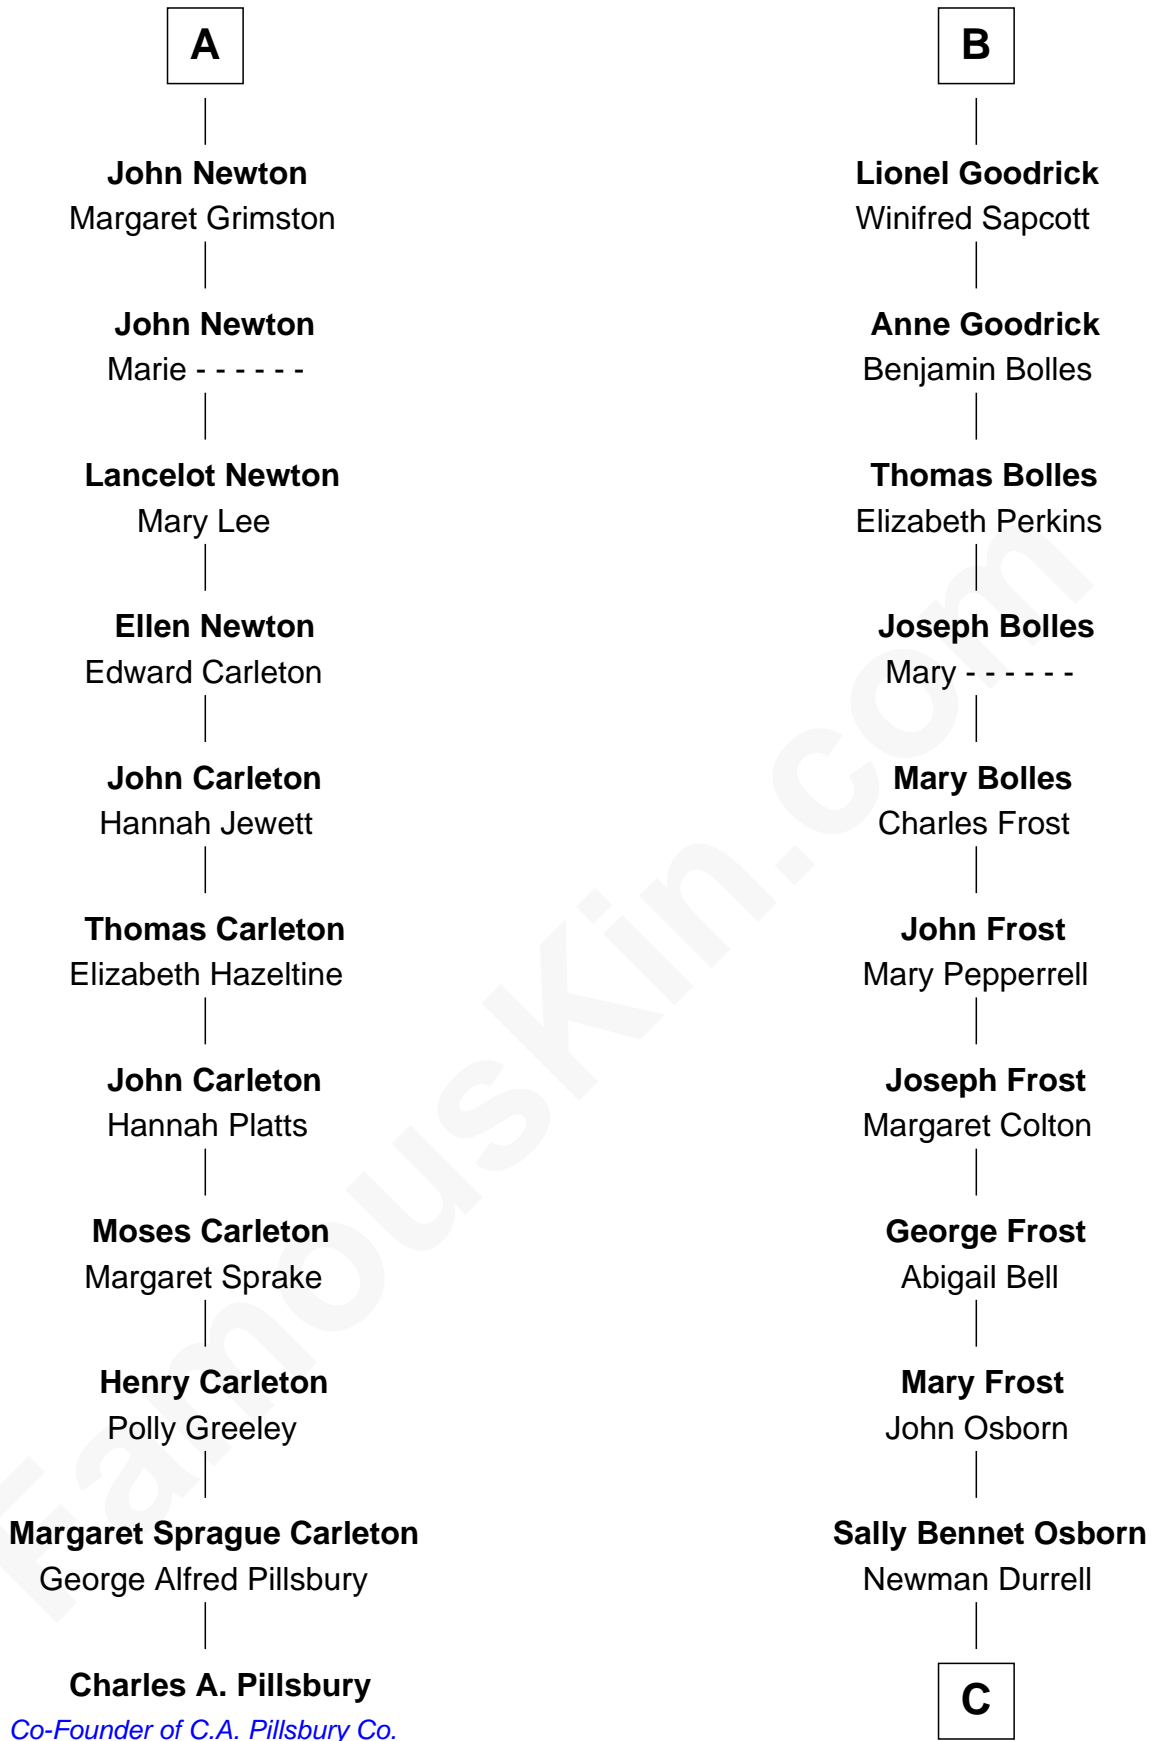

FamousKin.com Relationship Chart of

Charles A. Pillsbury

Co-Founder of C.A. Pillsbury Co.

17th cousin 3 times removed of

Lucille Ball

TV Actress - "I Love Lucy"

Sir Geoffrey le Scrope

Ivetta de Ros

C

George Osborn Durrell

Anne Jane Jewell

Nellie Rebecca Durrell

Jasper Clinton Ball

Henry Durrell Ball

Desiree Evelyn Hunt

Lucille Ball

TV Actress - "I Love Lucy"

FamousKin.com