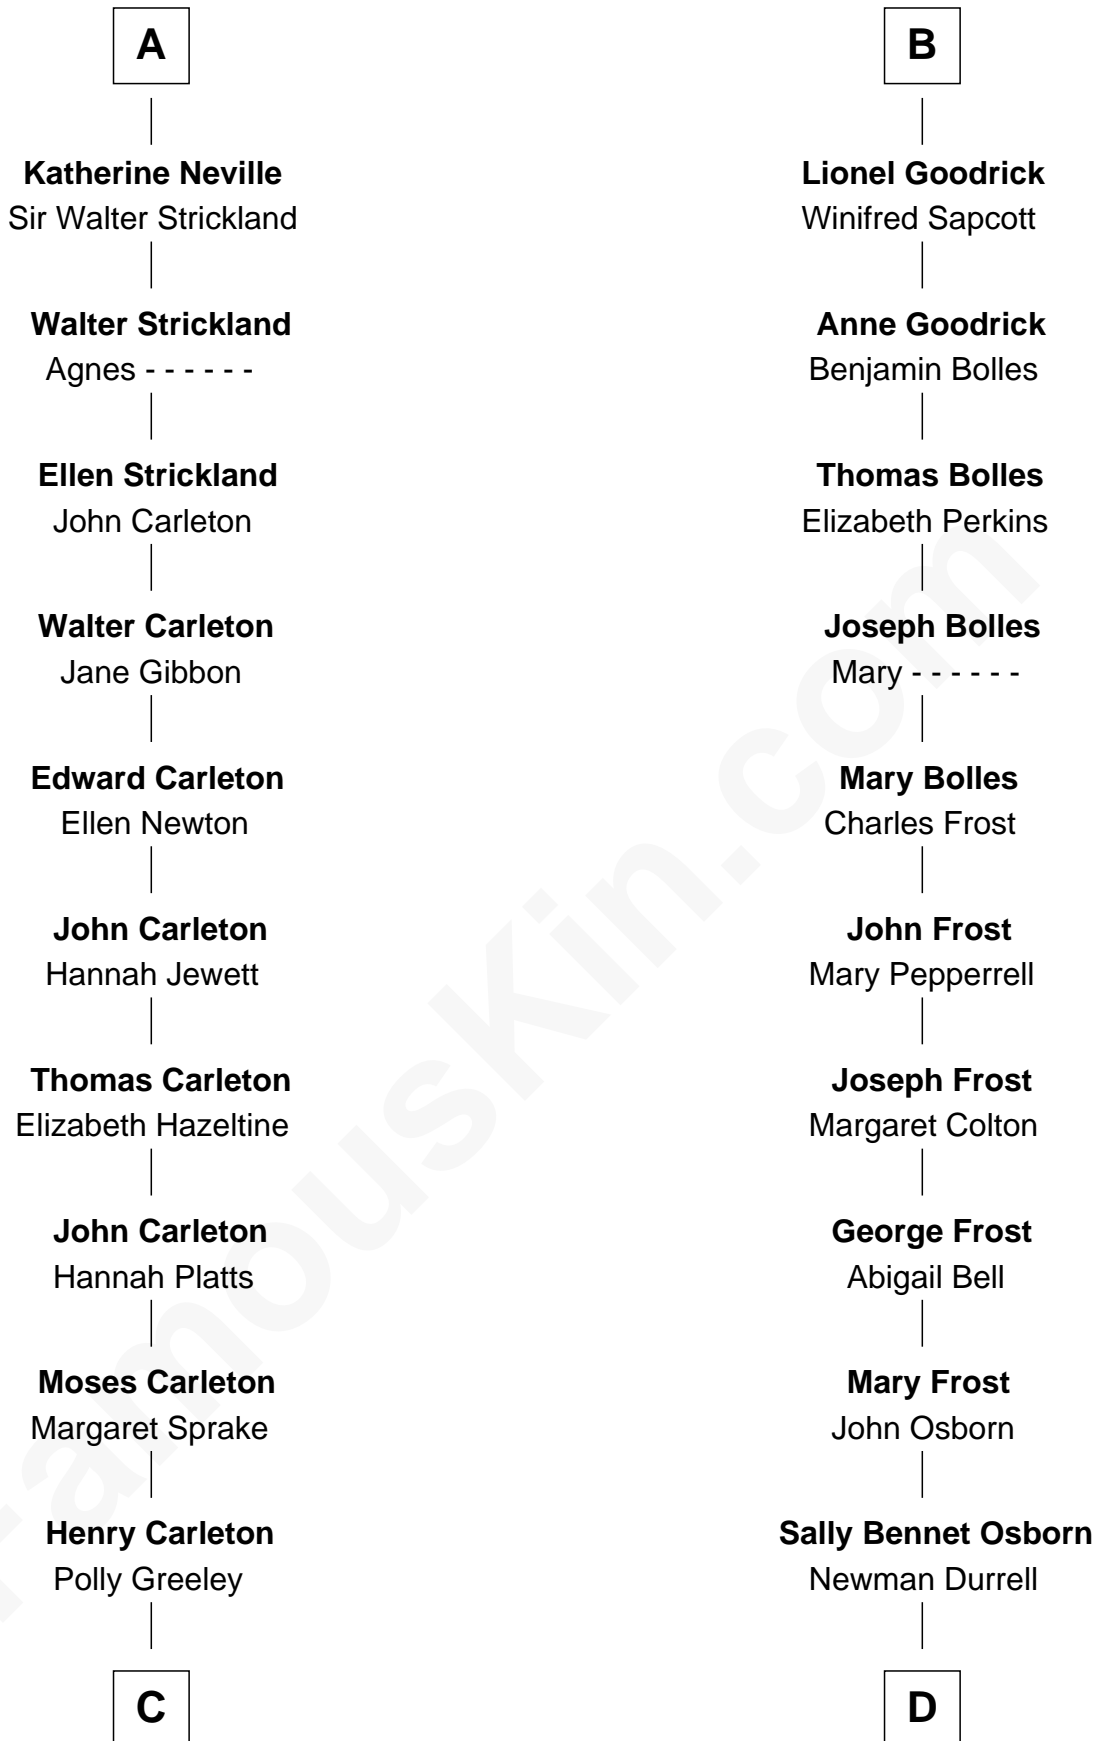

## Relationship Chart of

**Charles A. Pillsbury**

*Co-Founder of C.A. Pillsbury Co.*

18th cousin 2 times removed of

**Lucille Ball**

*TV Actress - "I Love Lucy"*

**Sir Henry de Percy**

Idoine de Clifford

**C**

**Margaret Sprague Carleton**

George Alfred Pillsbury

**Charles A. Pillsbury**

*Co-Founder of C.A. Pillsbury Co.*

**D**

**George Osborn Durrell**

Anne Jane Jewell