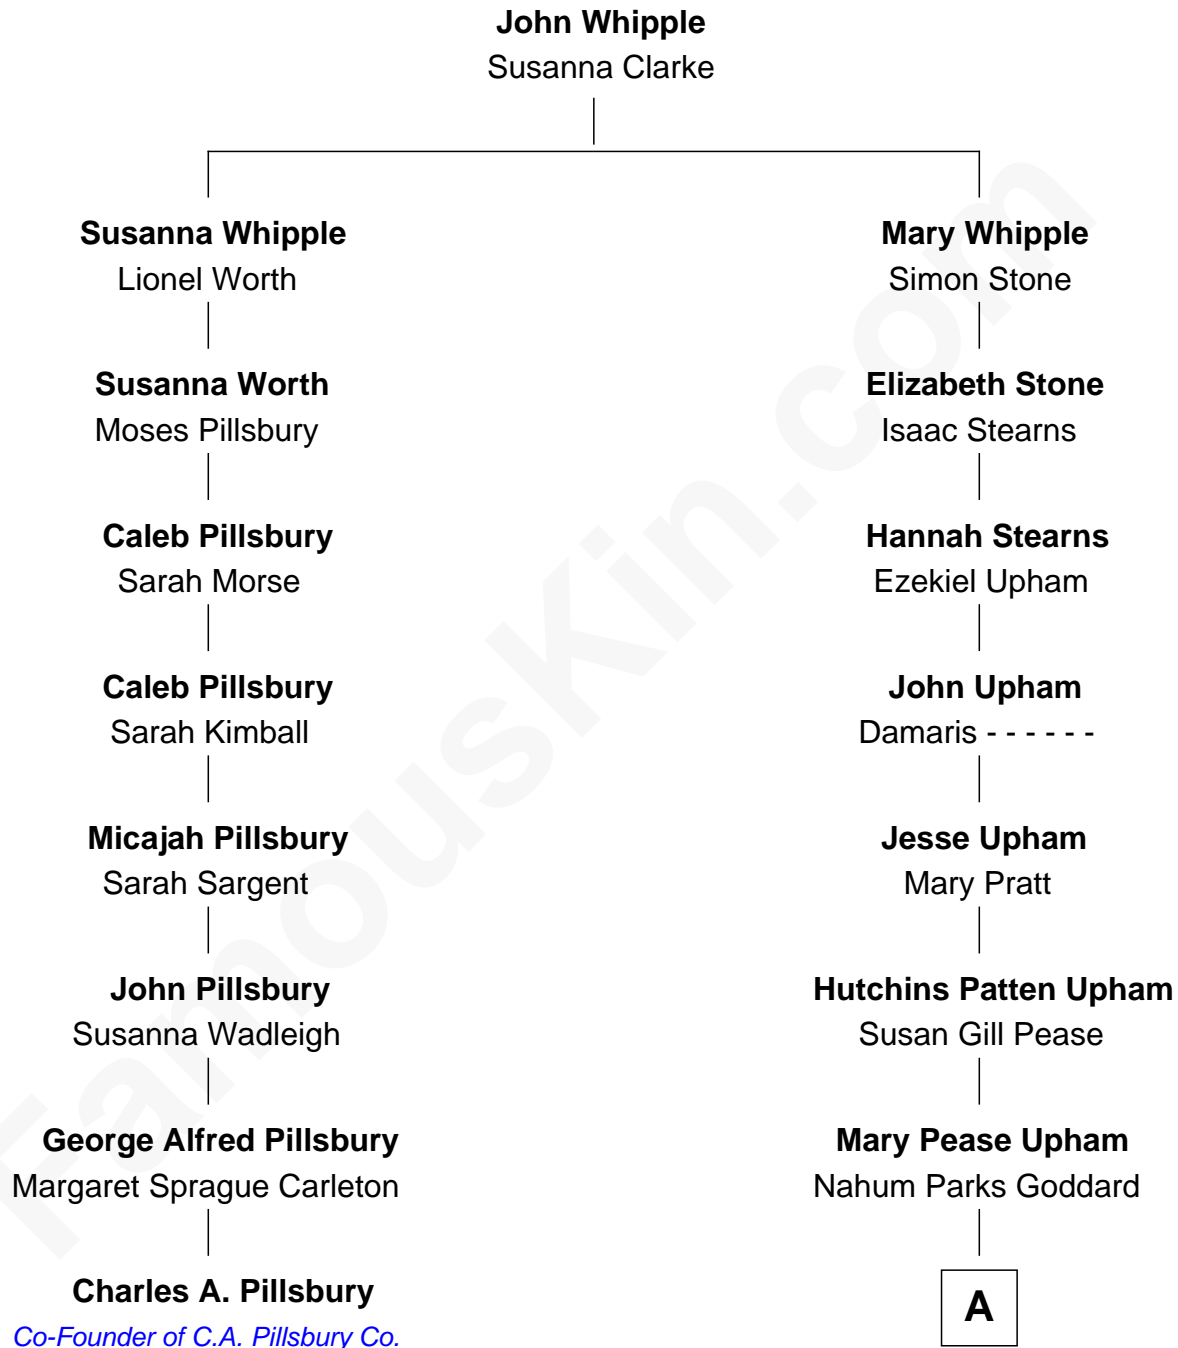

# FamousKin.com Relationship Chart of

**Charles A. Pillsbury**

*Co-Founder of C.A. Pillsbury Co.*

7th cousin 1 time removed of

**Robert H. Goddard**

*Inventor of First Liquid-propelled Rocket*

A

Nahum Danford Goddard

Fannie Louise Hoyt

Robert H. Goddard

*Rocket Scientist*

FamousKin.com