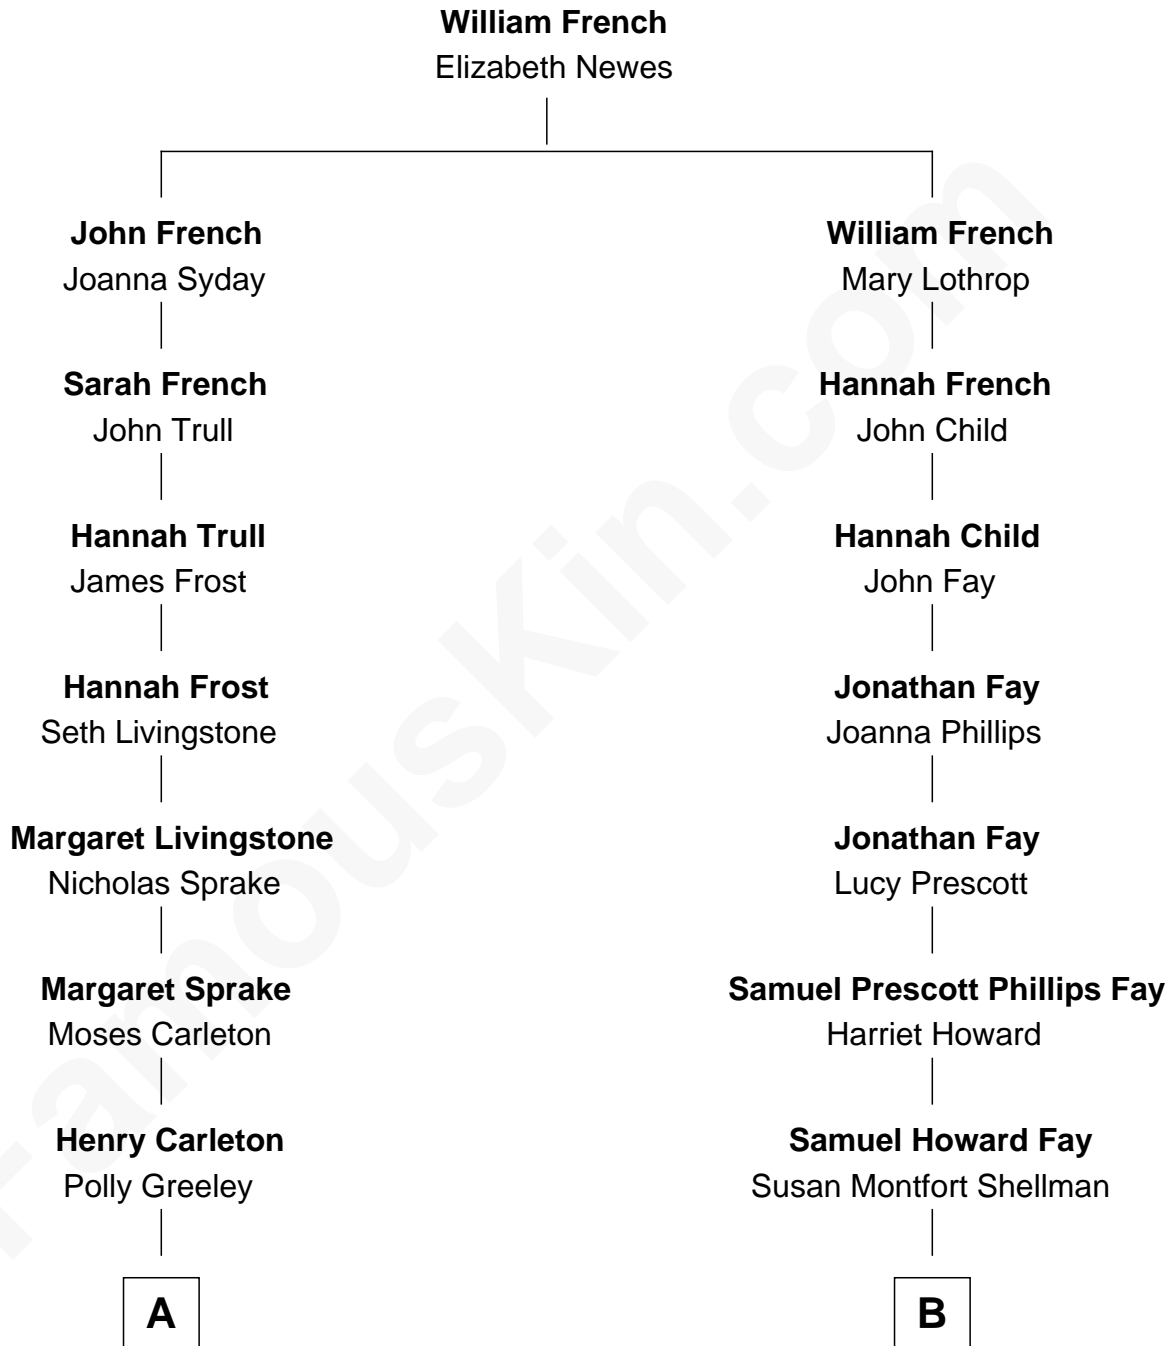

FamousKin.com Relationship Chart of

Charles A. Pillsbury

Co-Founder of C.A. Pillsbury Co.

8th cousin 3 times removed of

Jeb Bush

43rd Governor of Florida

A

Margaret Sprague Carleton

George Alfred Pillsbury

Charles A. Pillsbury

Co-Founder of C.A. Pillsbury Co.

B

Harriet Eleanor Fay

Rev. James Smith Bush

Samuel Prescott Bush

Flora Sheldon