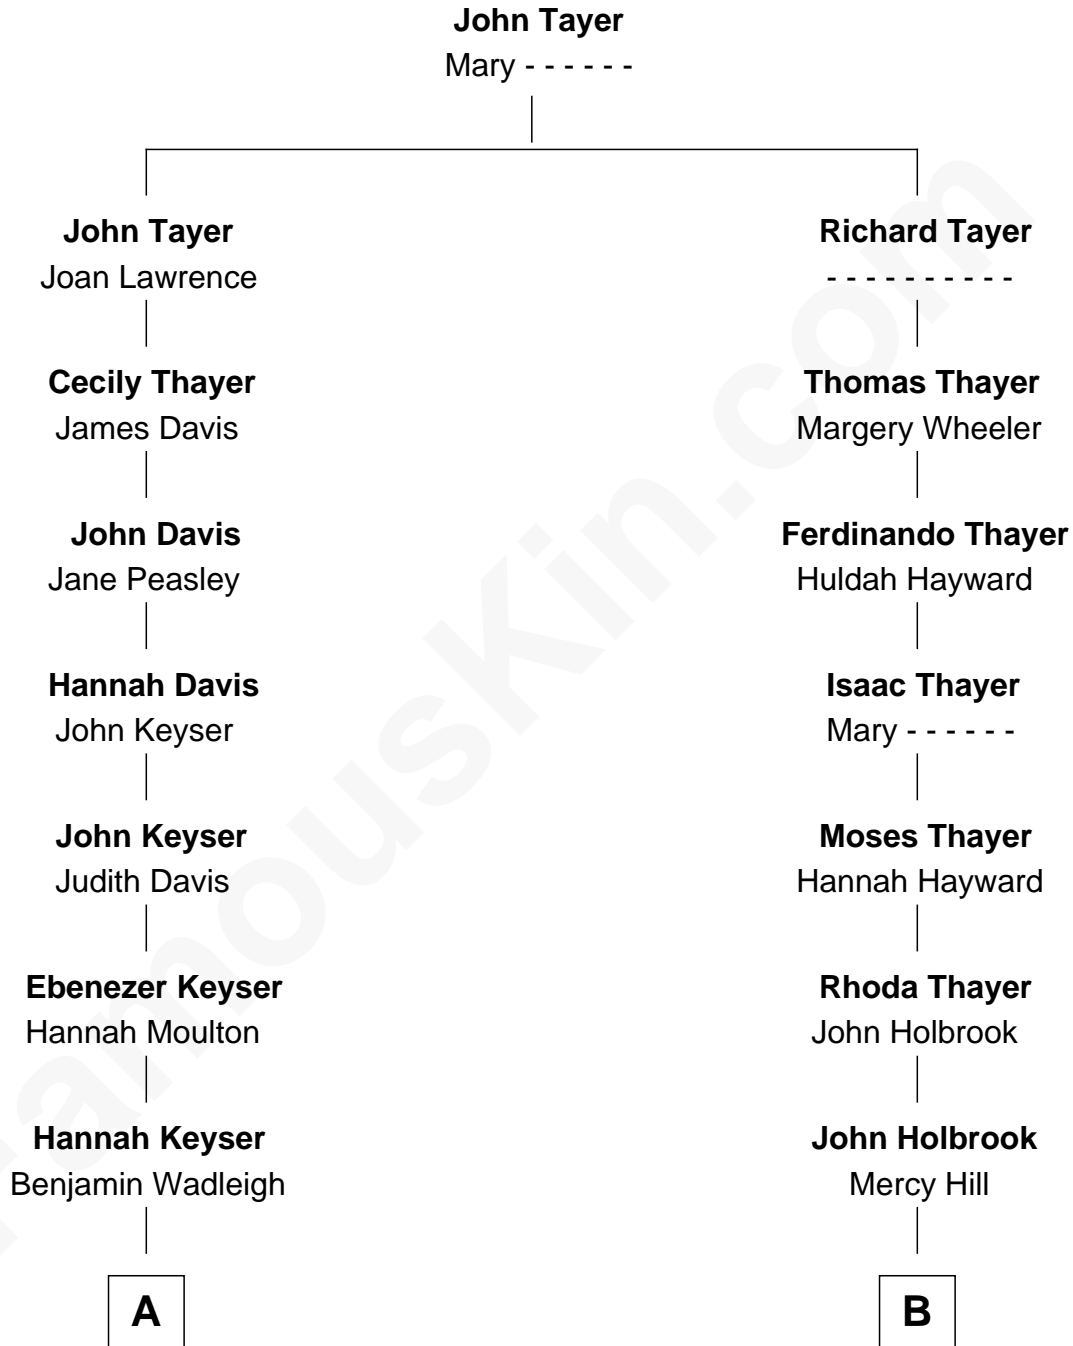

FamousKin.com Relationship Chart of

Charles A. Pillsbury

Co-Founder of C.A. Pillsbury Co.

9th cousin 3 times removed of

Jeb Bush

43rd Governor of Florida

A

Susanna Wadleigh

John Pillsbury

George Alfred Pillsbury

Margaret Sprague Carleton

Charles A. Pillsbury

Co-Founder of C.A. Pillsbury Co.

B

Chloe Holbrook

Gen. James Pierce

Jonas James Pierce

Kate Pritzel

Scott Pierce

Mabel Marvin

Marvin Pierce

Pauline Robinson

Barbara Pierce

George Herbert Walker Bush