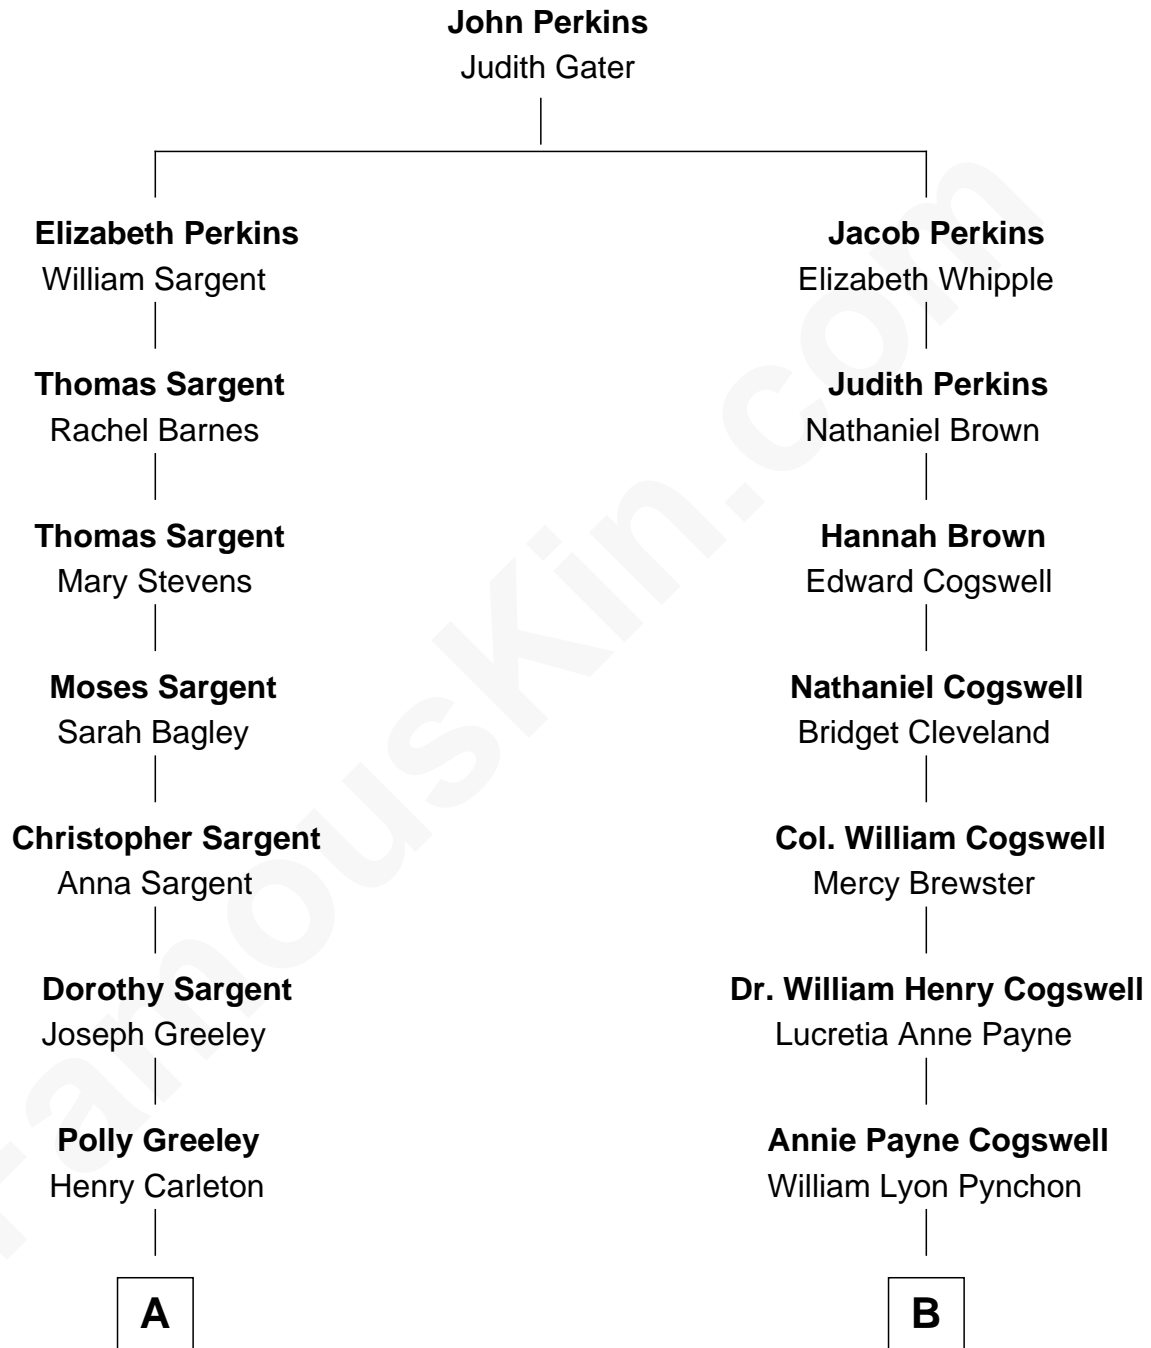

FamousKin.com Relationship Chart of

Charles A. Pillsbury

Co-Founder of C.A. Pillsbury Co.

8th cousin 1 time removed of

Thomas Pynchon

American Novelist

A

Margaret Sprague Carleton

George Alfred Pillsbury

Charles A. Pillsbury

Co-Founder of C.A. Pillsbury Co.

B

William Henry Chichele Pynchon

Carrie Susan Moyses

Thomas Ruggles Pynchon

Catherine Frances Bennett