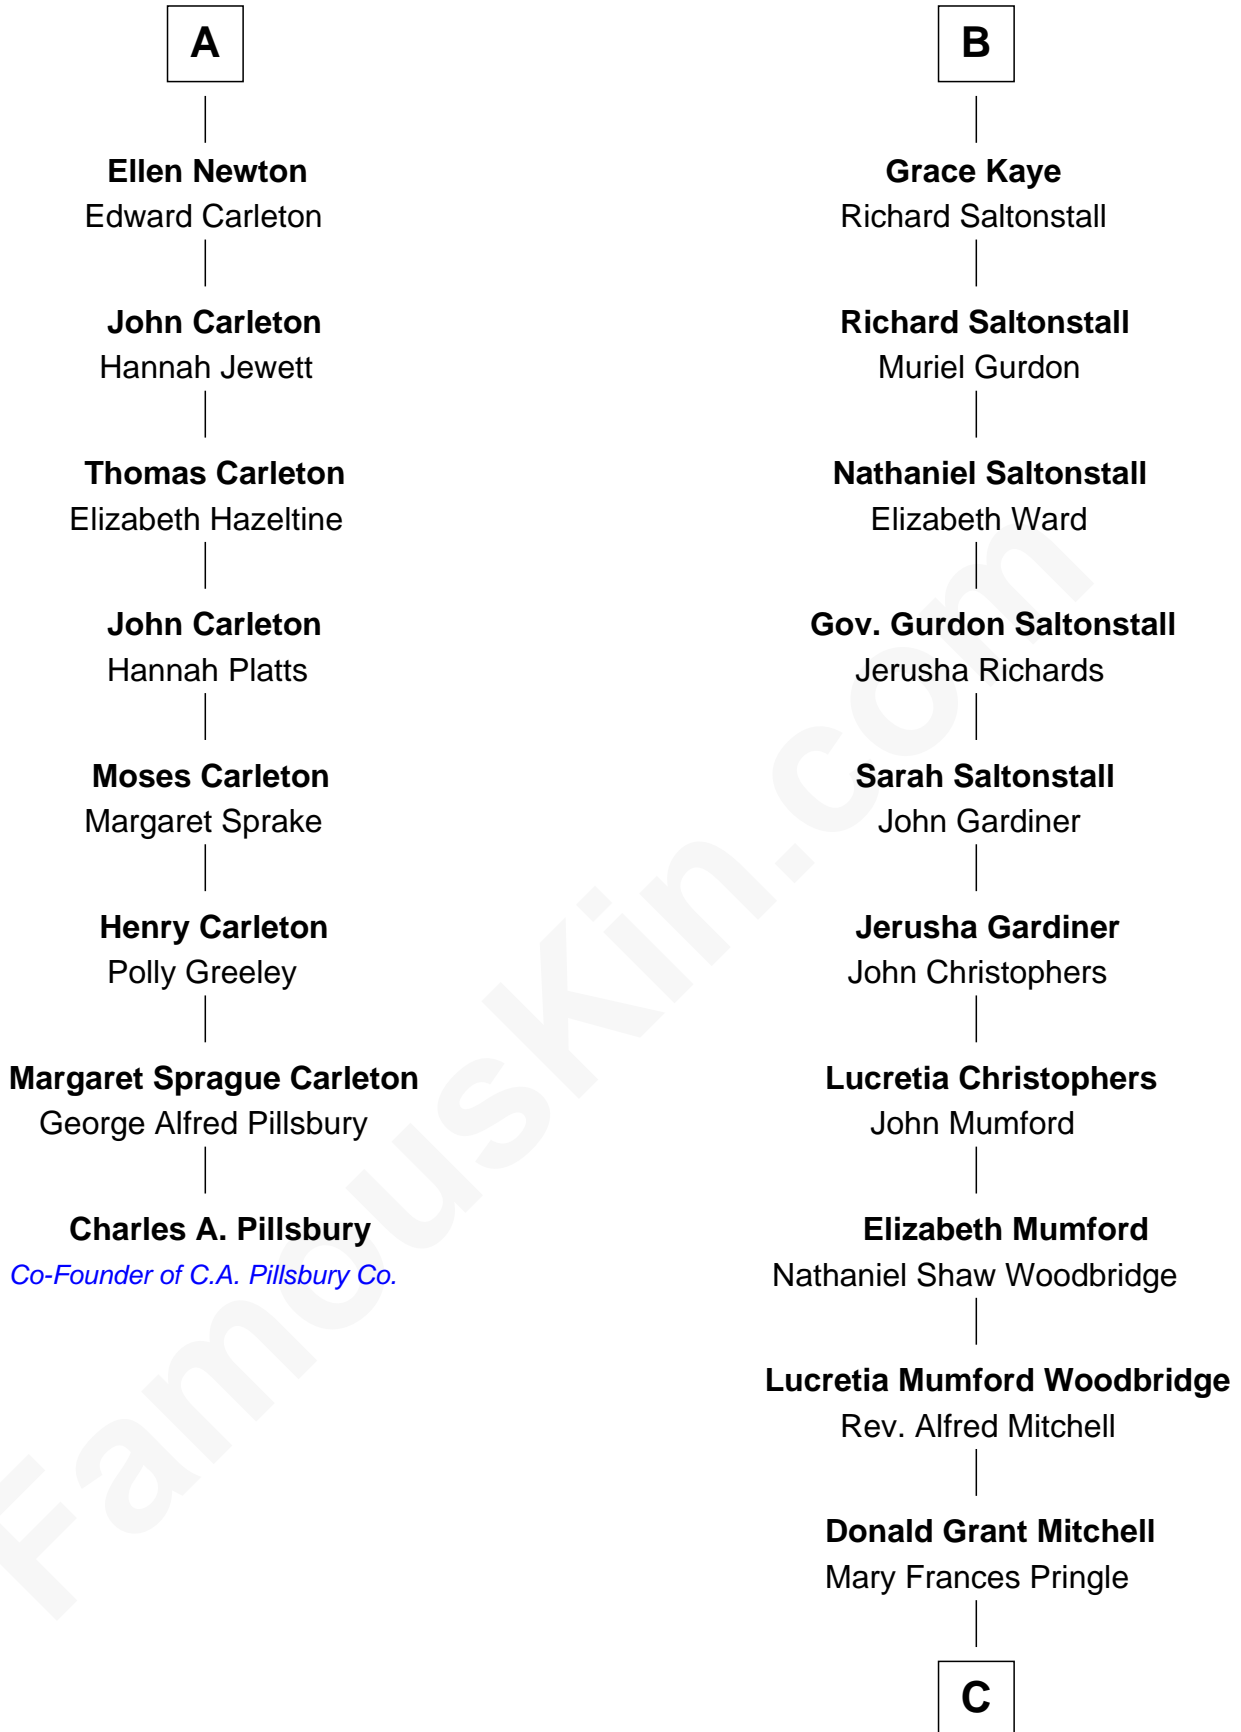

FamousKin.com

Relationship Chart of

Charles A. Pillsbury

Co-Founder of C.A. Pillsbury Co.

14th cousin 7 times removed of

Paget Brewster

TV Actress

C

Mary Pringle Mitchell
Edward Larned Ryerson

Donald Mitchell Ryerson
Isabelle McGenniss

Joan Ryerson
George Washington Wales Brewster

Galen Brewster
Hathaway Tew

Paget Brewster
TV Actress

FamousKin.com