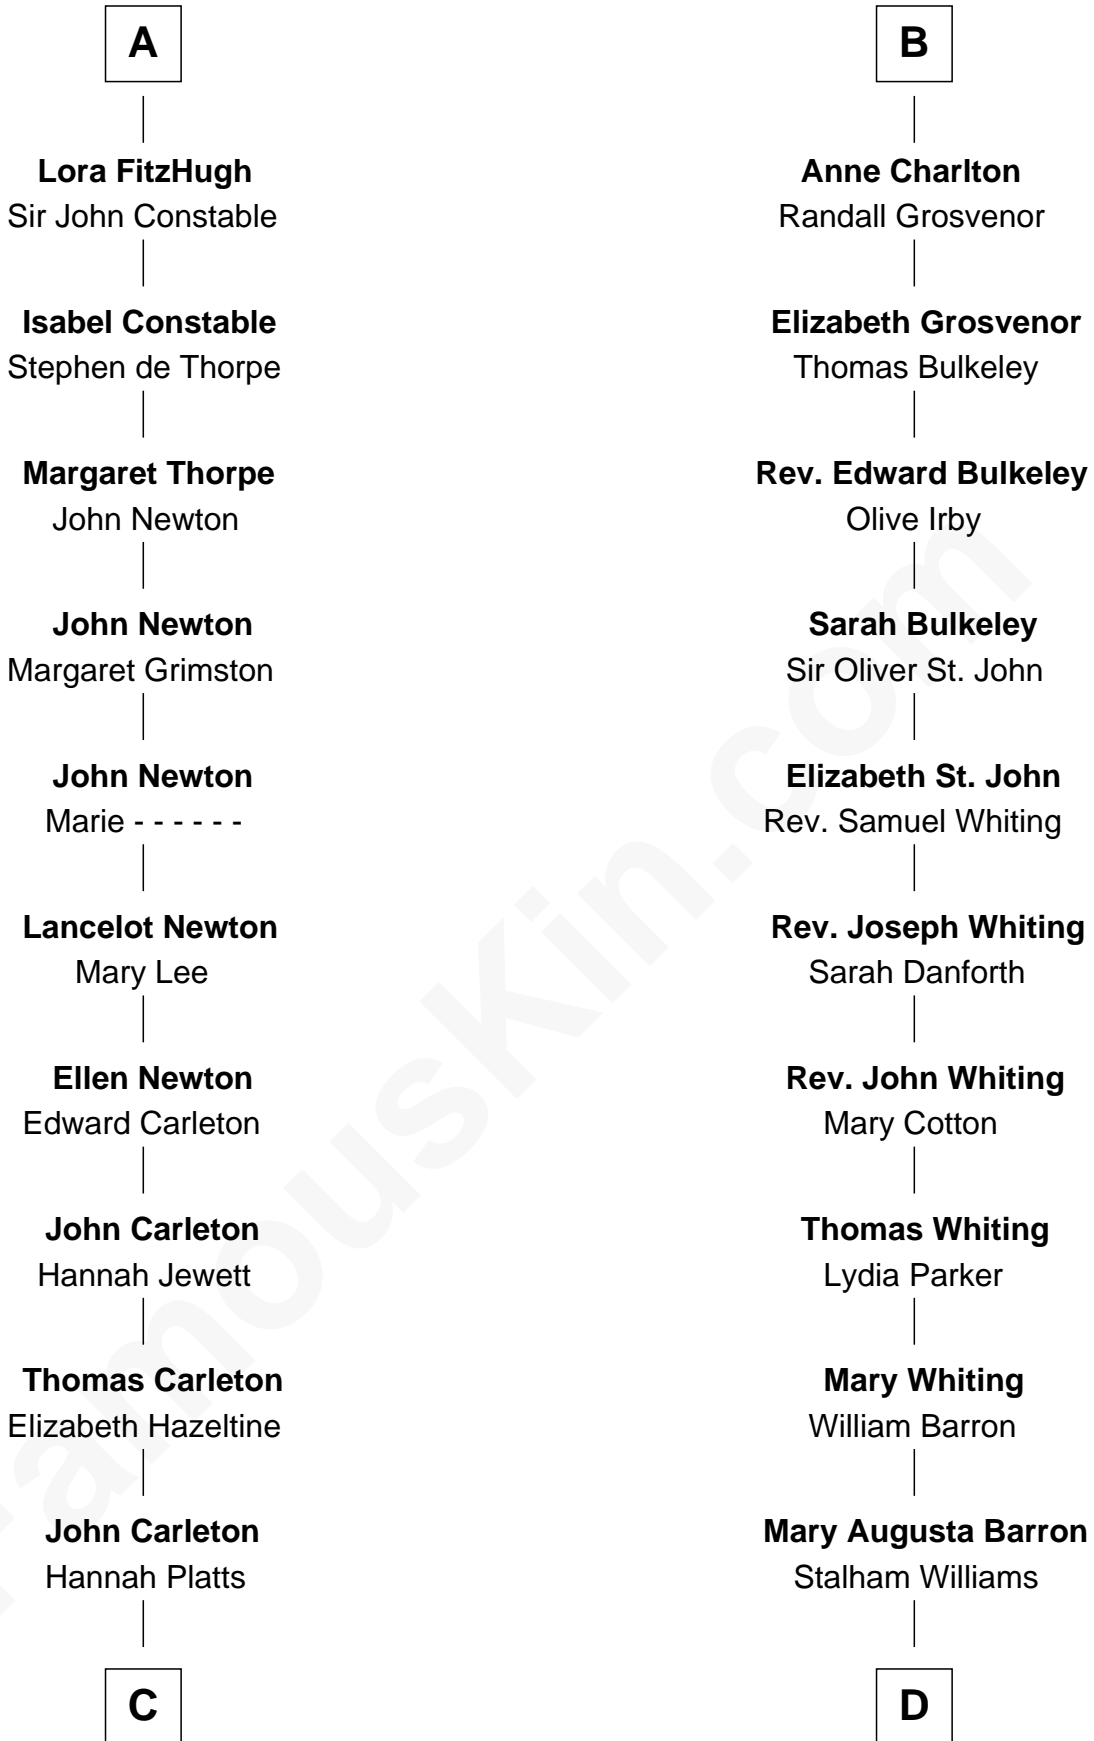

FamousKin.com

Relationship Chart of

Charles A. Pillsbury

Co-Founder of C.A. Pillsbury Co.

19th cousin 1 time removed of

James Sherman

27th U.S. Vice-President

Sir Roger de Somery

Nichole d'Aubenev

C

Moses Carleton
Margaret Sprake

Henry Carleton
Polly Greeley

Margaret Sprague Carleton
George Alfred Pillsbury

Charles A. Pillsbury
Co-Founder of C.A. Pillsbury Co.

D

Frances Lucretia Williams
Richard Winslow Sherman