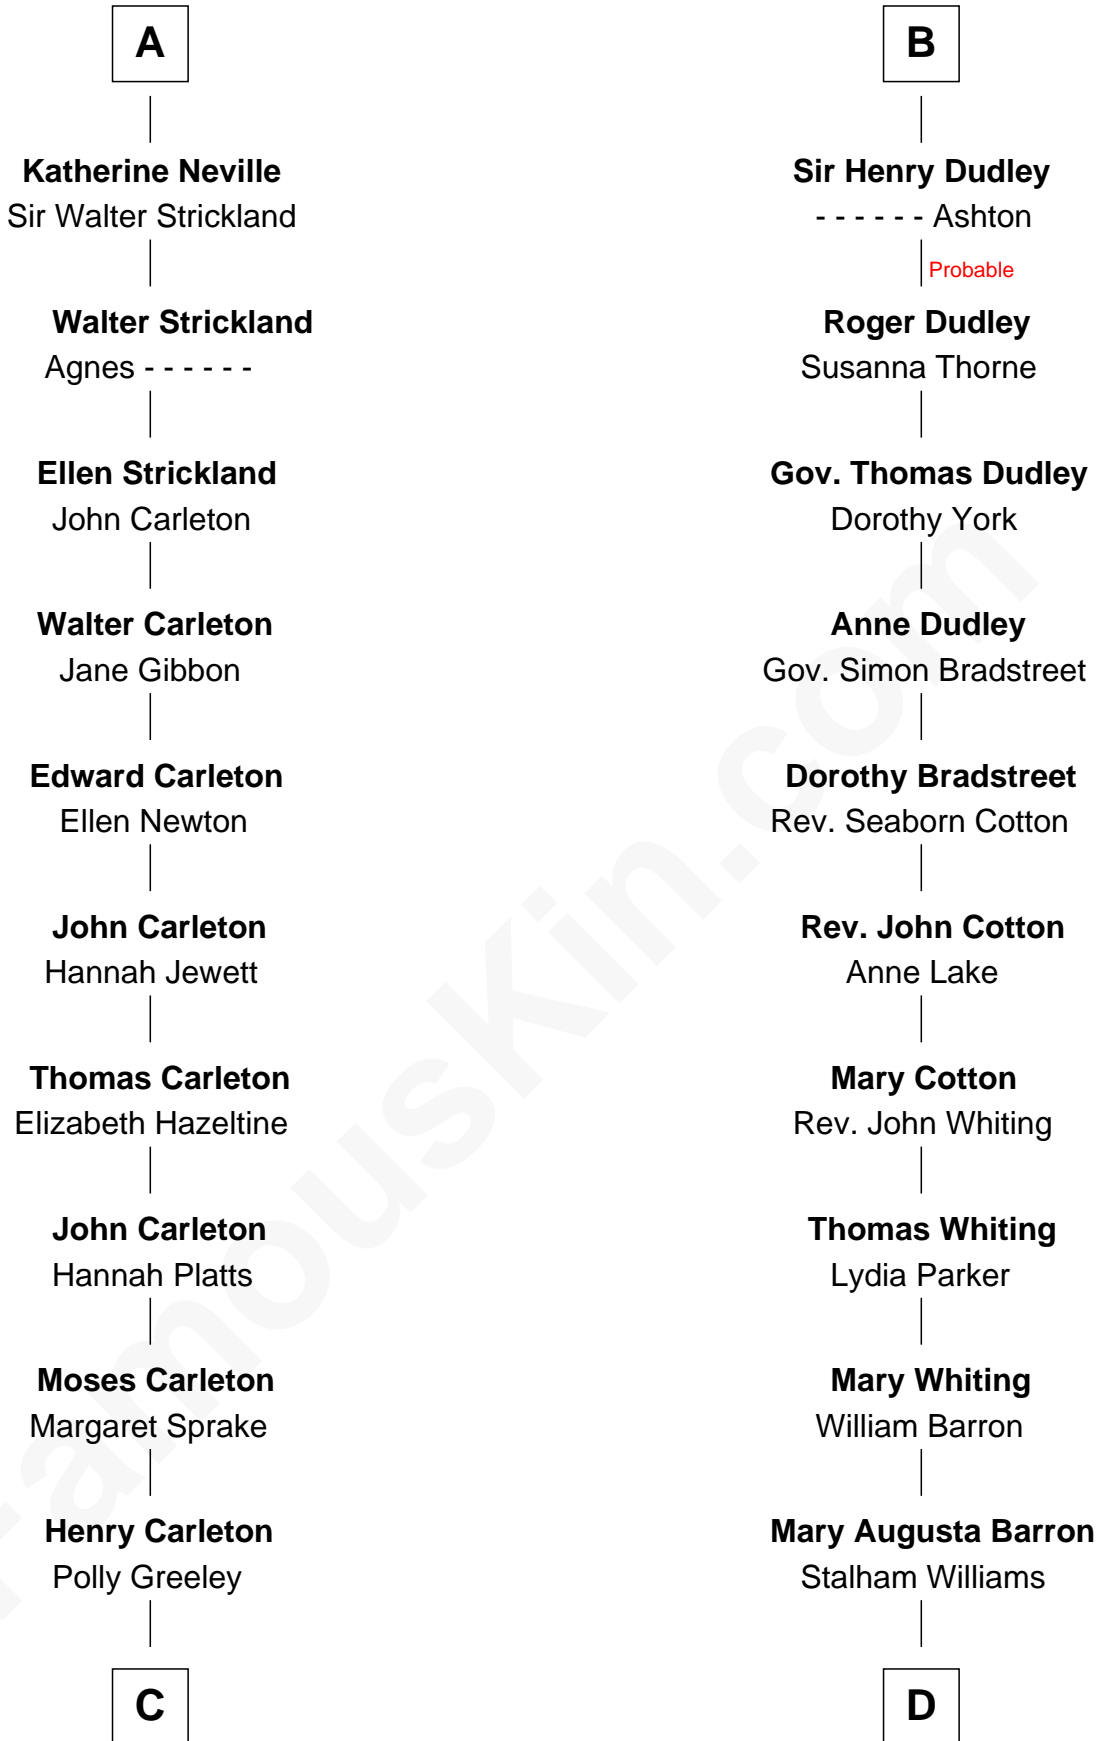

FamousKin.com

Relationship Chart of

Charles A. Pillsbury

Co-Founder of C.A. Pillsbury Co.

18th cousin 1 time removed of

James Sherman

27th U.S. Vice-President

Ralph de Stafford

Margaret de Audley

Sir Hugh de Stafford
Philippa de Beauchamp

Margaret de Stafford
Sir Ralph Neville

Ralph de Neville
Mary Ferrers

John Neville
Elizabeth Newmarch

Jane de Neville
Sir William Gascoigne

Margaret Gascoigne
Sir Christopher Ward

Anne Ward
Sir Ralph Neville

A

Beatrice de Stafford
Thomas de Ros

Margaret de Ros
Sir Reynold Grey

Margaret Grey
Sir William Bonville

William Bonville
Elizabeth Harington

William Bonville
Katherine Neville

Cecily Bonville
Thomas Grey

Cecily Grey
Sir John Sutton

B

C

Margaret Sprague Carleton

George Alfred Pillsbury

Charles A. Pillsbury

Co-Founder of C.A. Pillsbury Co.

D