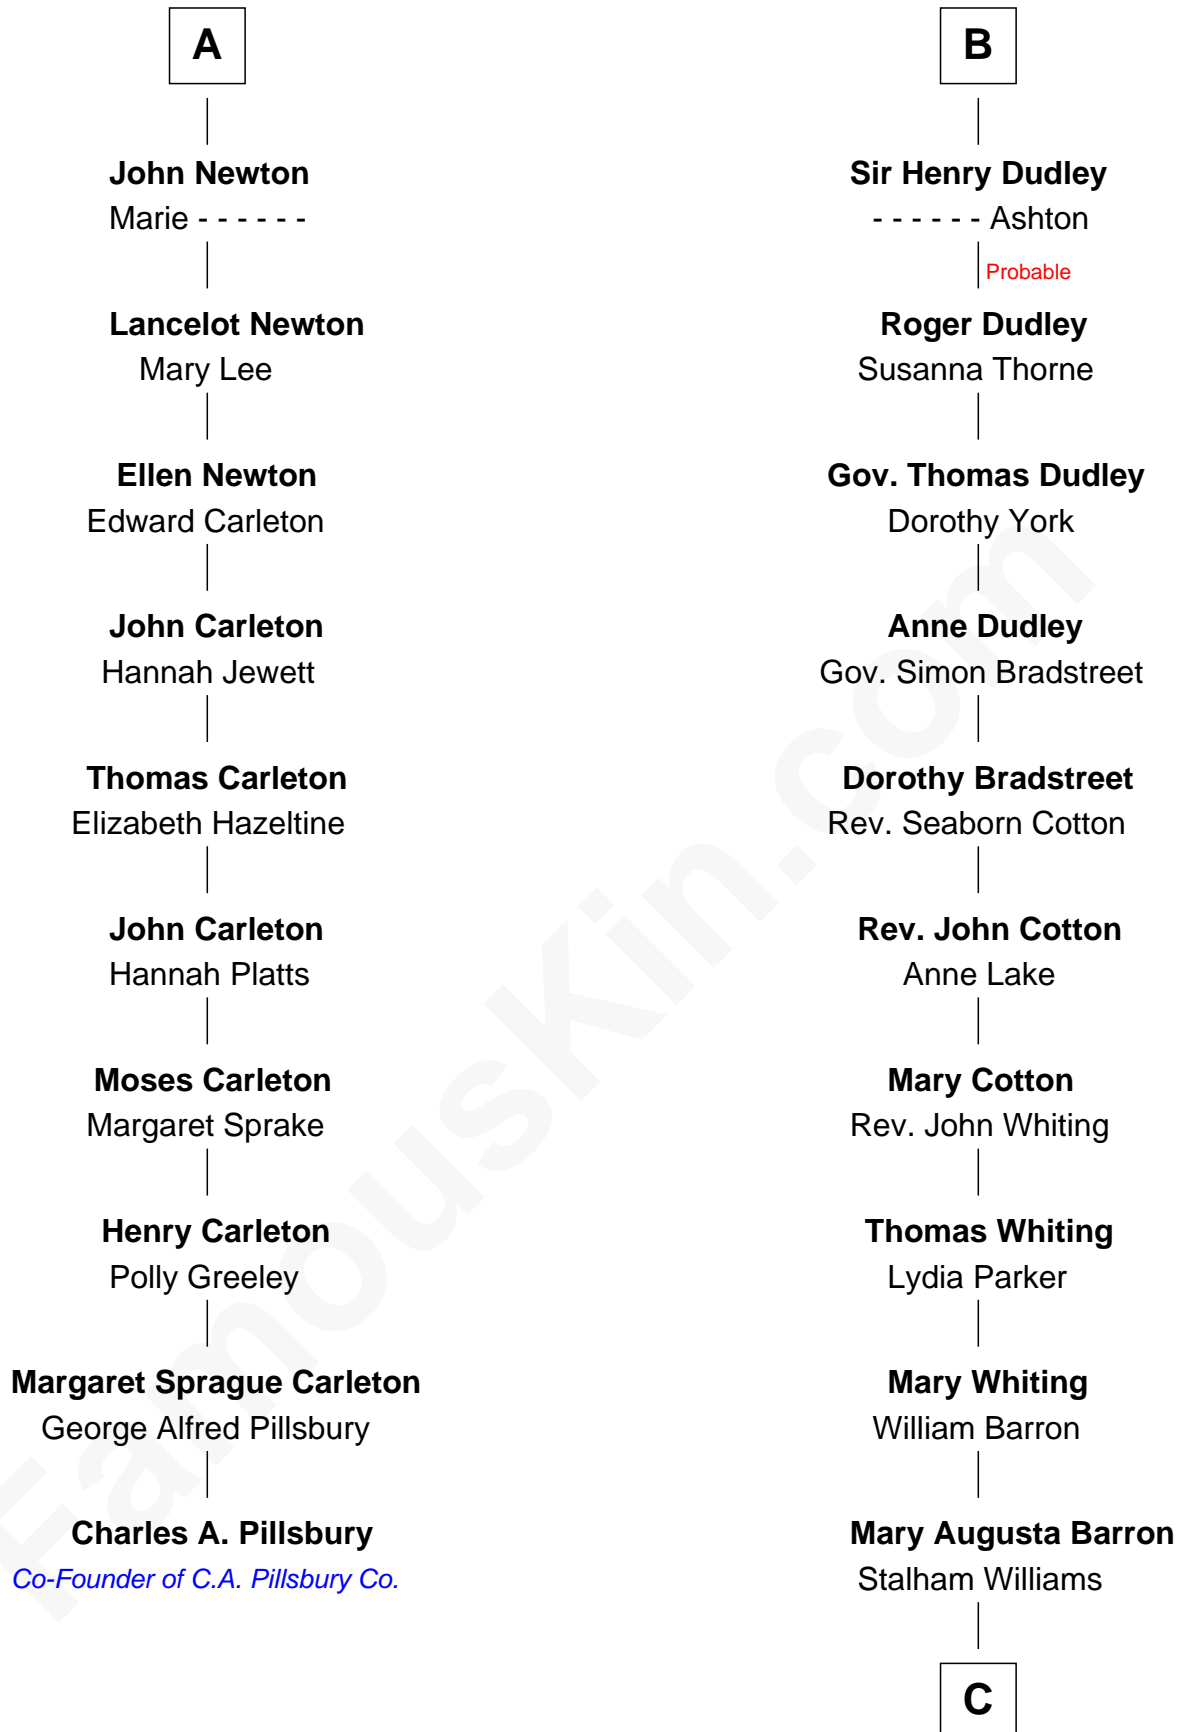

FamousKin.com

Relationship Chart of

Charles A. Pillsbury

Co-Founder of C.A. Pillsbury Co.

16th cousin 3 times removed of

James Sherman

27th U.S. Vice-President

Edmund Fitzalan

Alice de Warenne

C

Frances Lucretia Williams

Richard Winslow Sherman

Mary Frances Sherman

Richard Updike Sherman

James Sherman

27th U.S. Vice-President