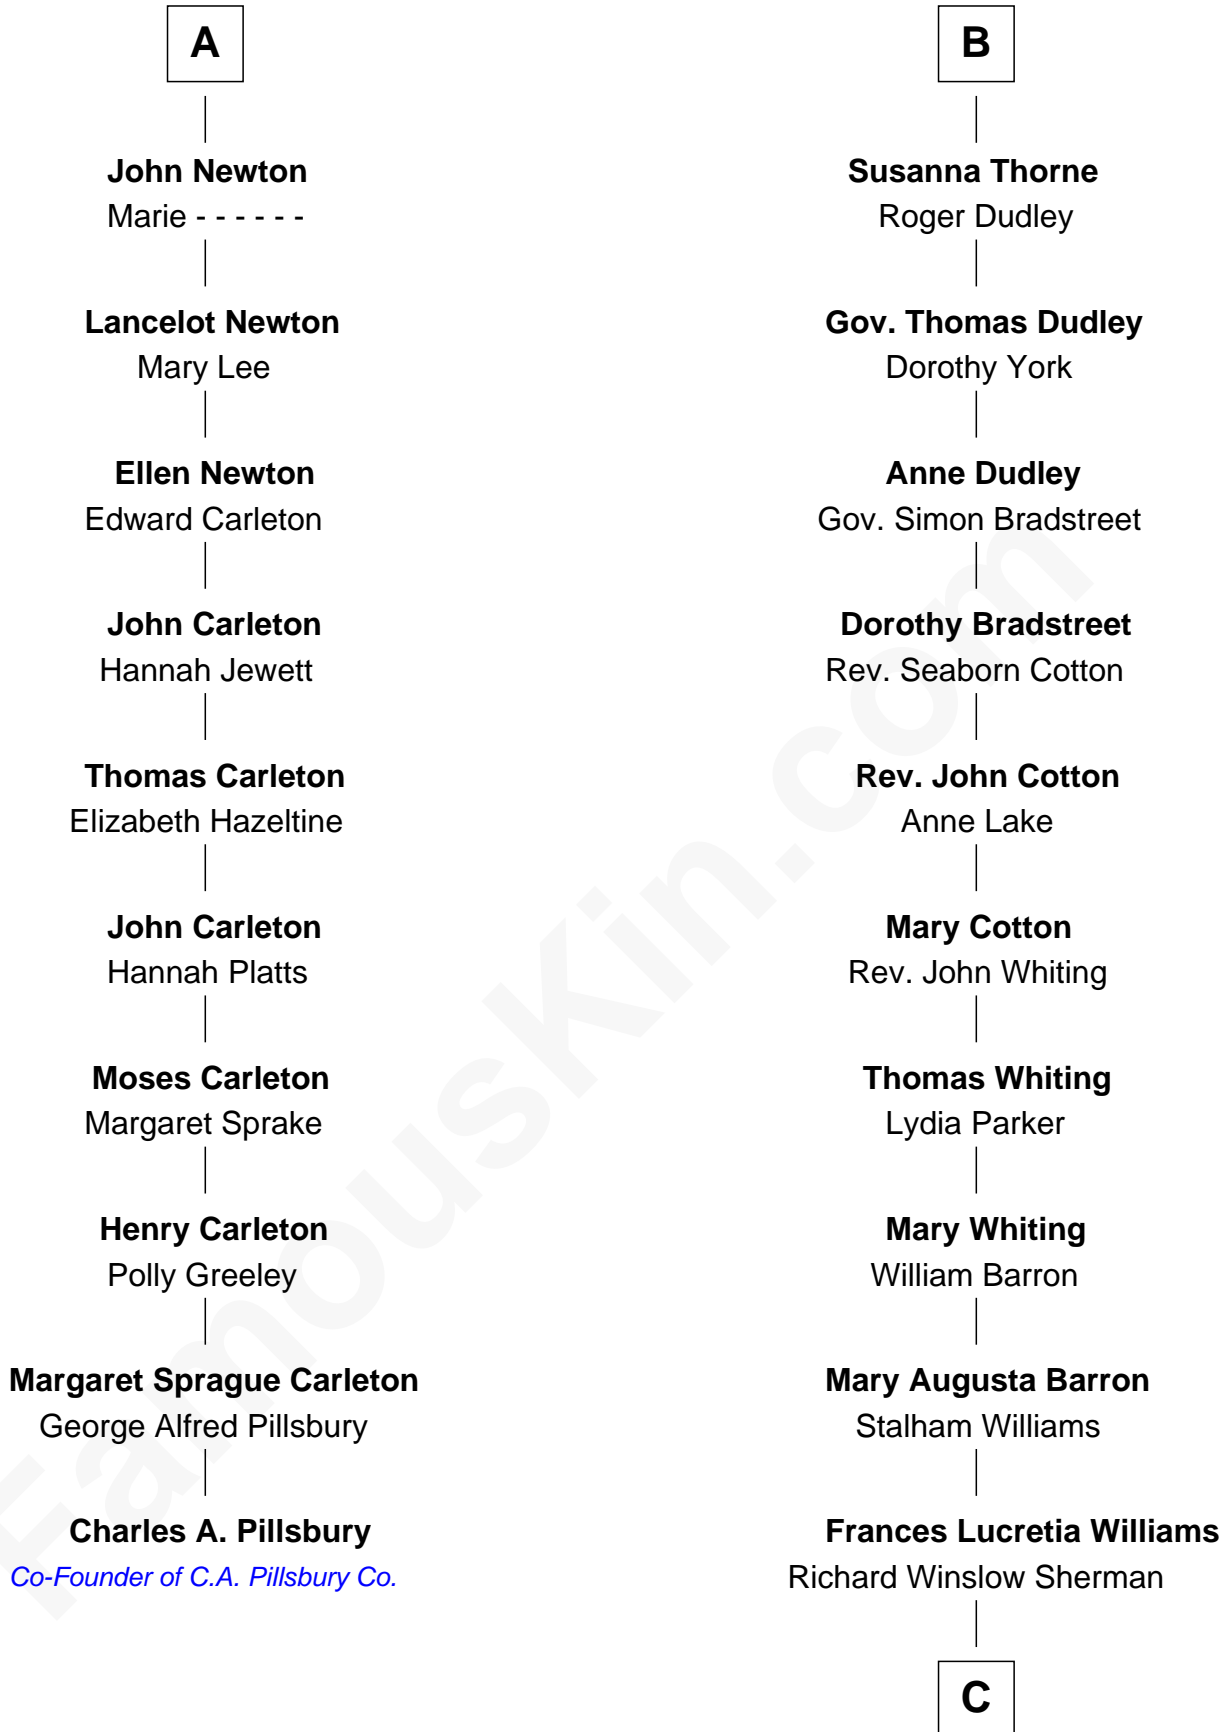

## Relationship Chart of

**Charles A. Pillsbury**

*Co-Founder of C.A. Pillsbury Co.*

16th cousin 2 times removed of

**James Sherman**

*27th U.S. Vice-President*

**Sir John Grey**

Avice Marmion

C

|  
**Mary Frances Sherman**  
Richard Updike Sherman

|  
**James Sherman**  
*27th U.S. Vice-President*

FamousKin.com