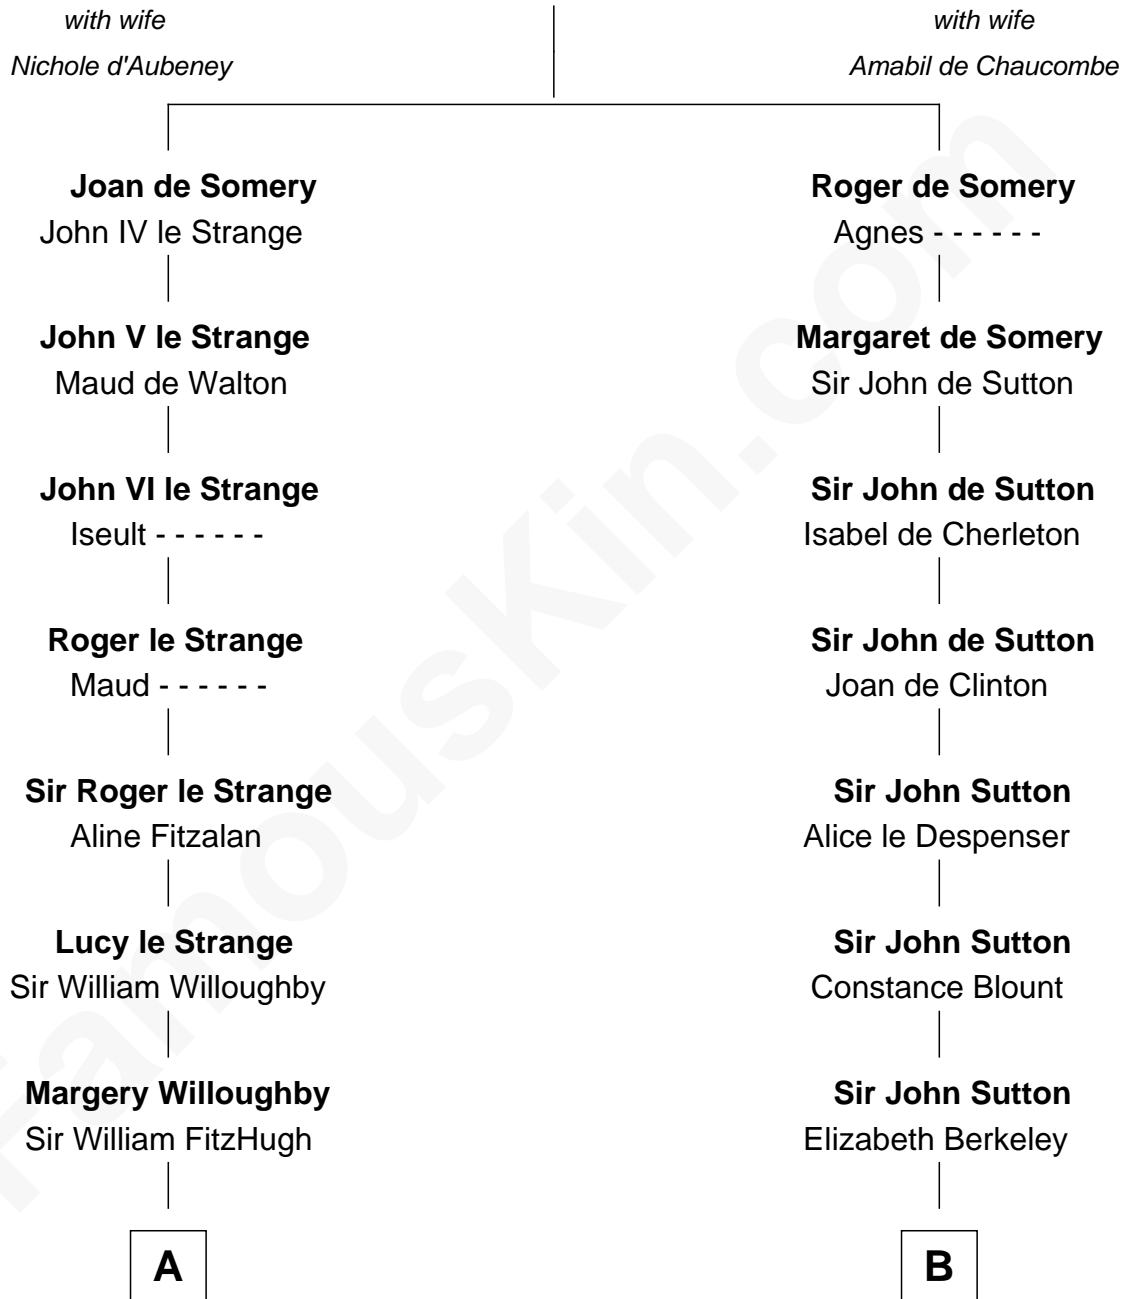

FamousKin.com Relationship Chart of

Charles A. Pillsbury

Co-Founder of C.A. Pillsbury Co.

20th cousin 1 time removed of

Allen Dulles

5th Director of the C.I.A.

Sir Roger de Somery

A

Lora FitzHugh
Sir John Constable

Isabel Constable
Stephen de Thorpe

Margaret Thorpe
John Newton

John Newton
Margaret Grimston

John Newton
Marie - - - - -

Lancelot Newton
Mary Lee

Ellen Newton
Edward Carleton