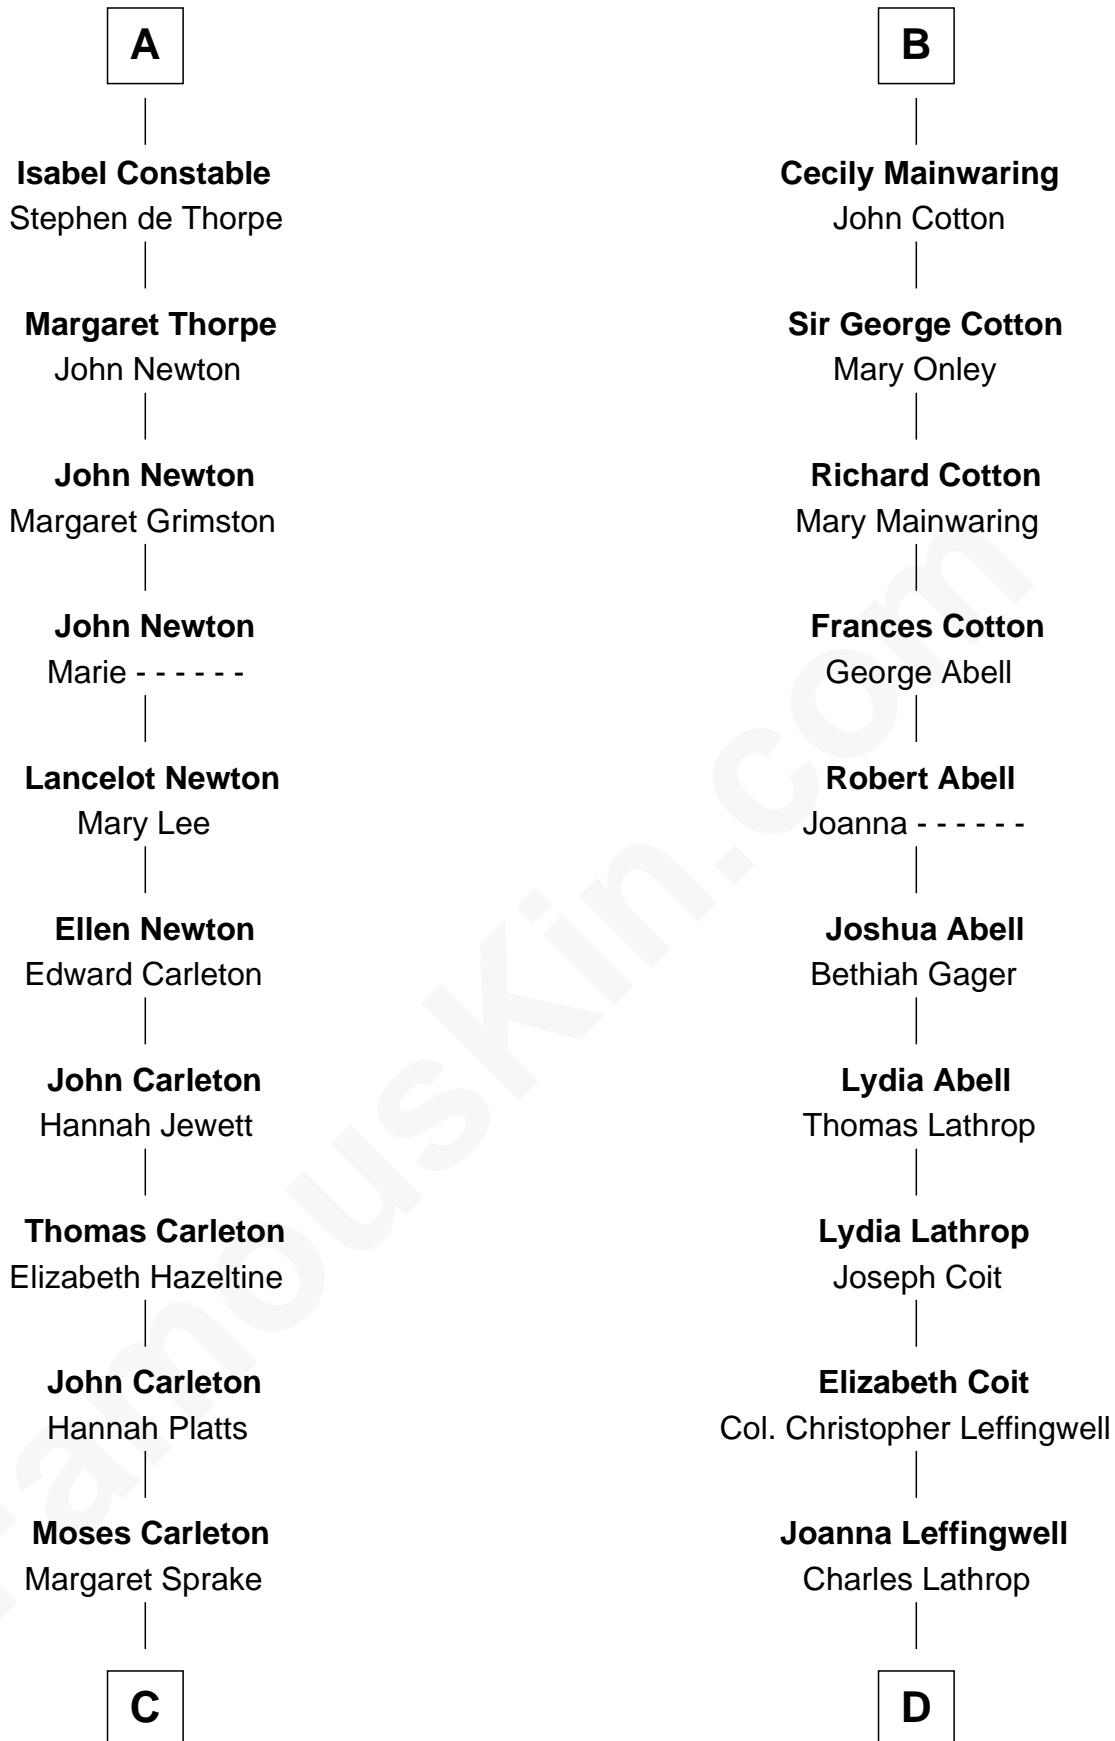

FamousKin.com Relationship Chart of

Charles A. Pillsbury

Co-Founder of C.A. Pillsbury Co.

19th cousin 1 time removed of

Allen Dulles

5th Director of the C.I.A.

Sir Roger de Quincy

Helen of Galloway

Elizabeth Betteshorne

Elizabeth Berkeley

Sir John Sutton

Jane Sutton

Thomas Mainwaring

B

C

Henry Carleton

Polly Greeley

Margaret Sprague Carleton

George Alfred Pillsbury

Charles A. Pillsbury

Co-Founder of C.A. Pillsbury Co.

D

Harriet Wadsworth Lathrop

Rev. Miron Winslow