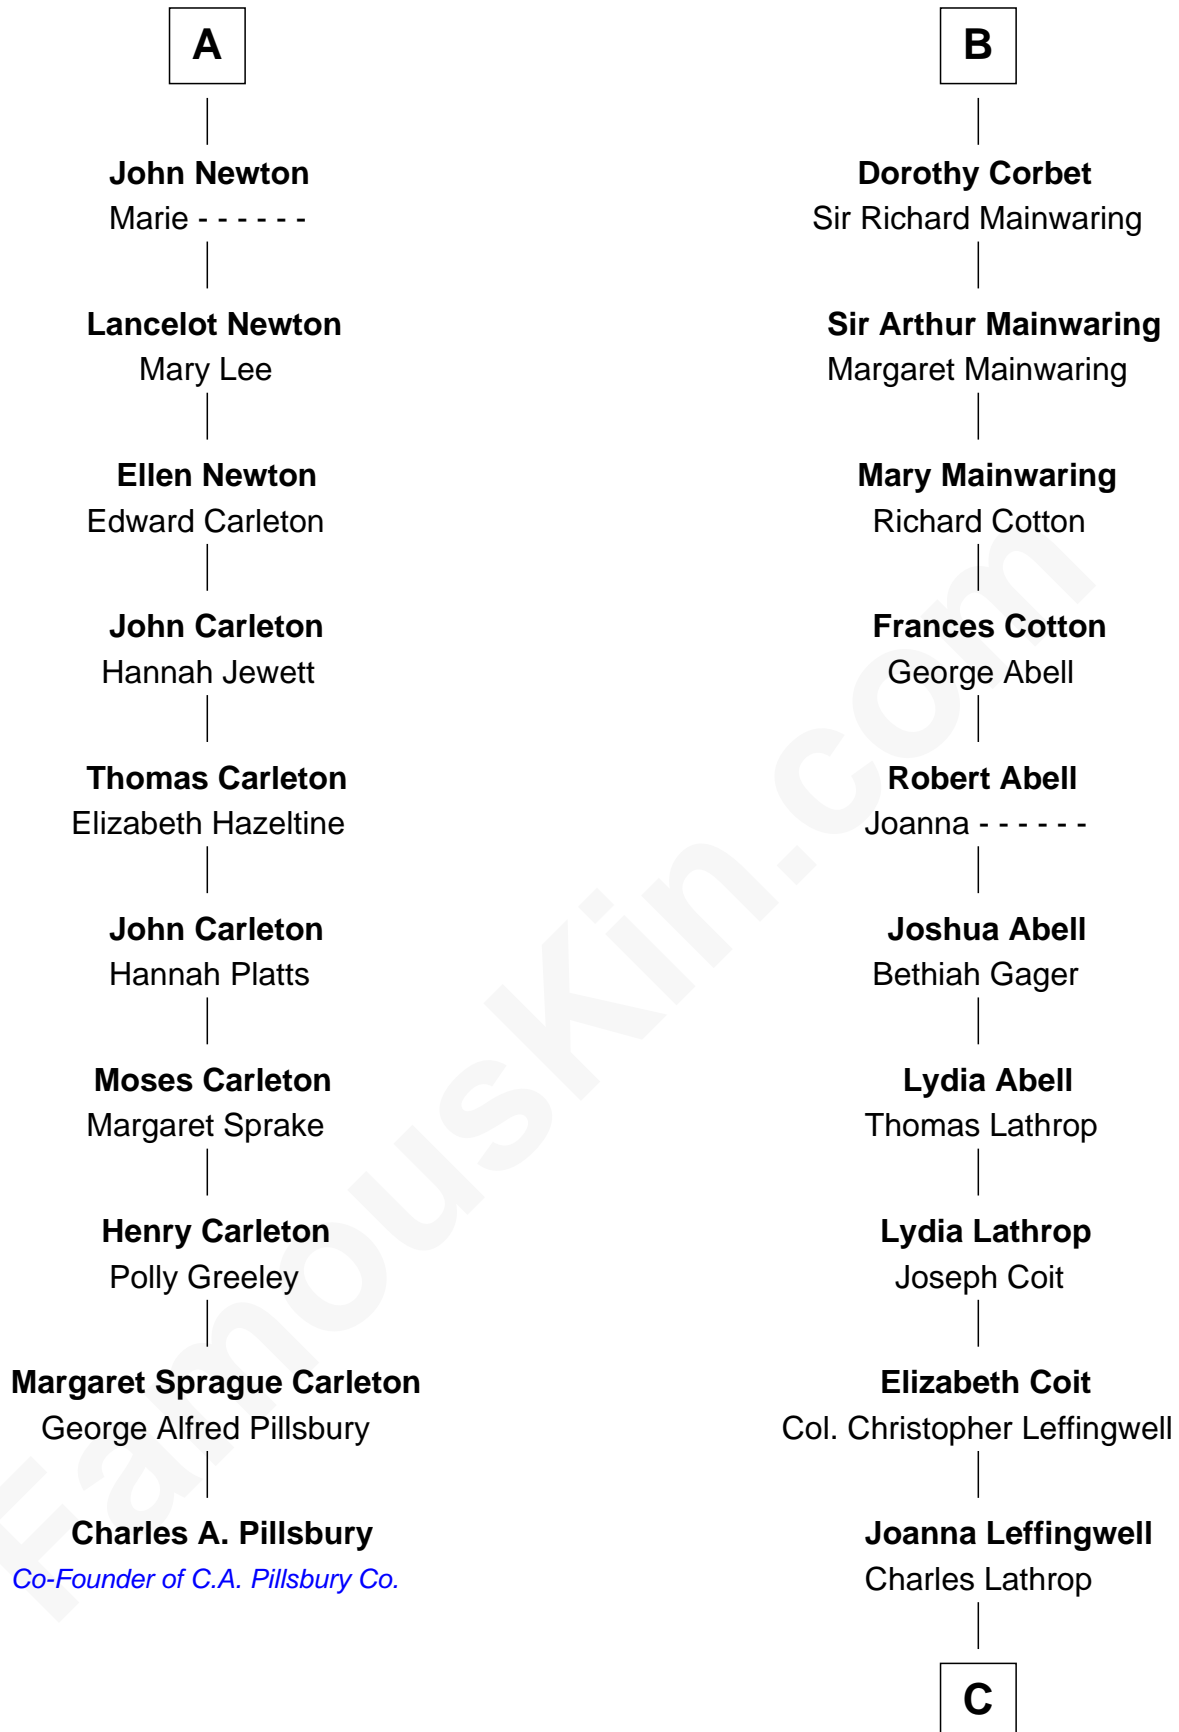

FamousKin.com

Relationship Chart of

Charles A. Pillsbury

Co-Founder of C.A. Pillsbury Co.

16th cousin 4 times removed of

Allen Dulles

5th Director of the C.I.A.

Edmund Fitzalan

Alice de Warenne

C

—
Harriet Wadsworth Lathrop

Rev. Miron Winslow

—
Harriet Lathrop Winslow

Rev. John Welsh Dulles

—
Allen Macy Dulles

Edith Foster