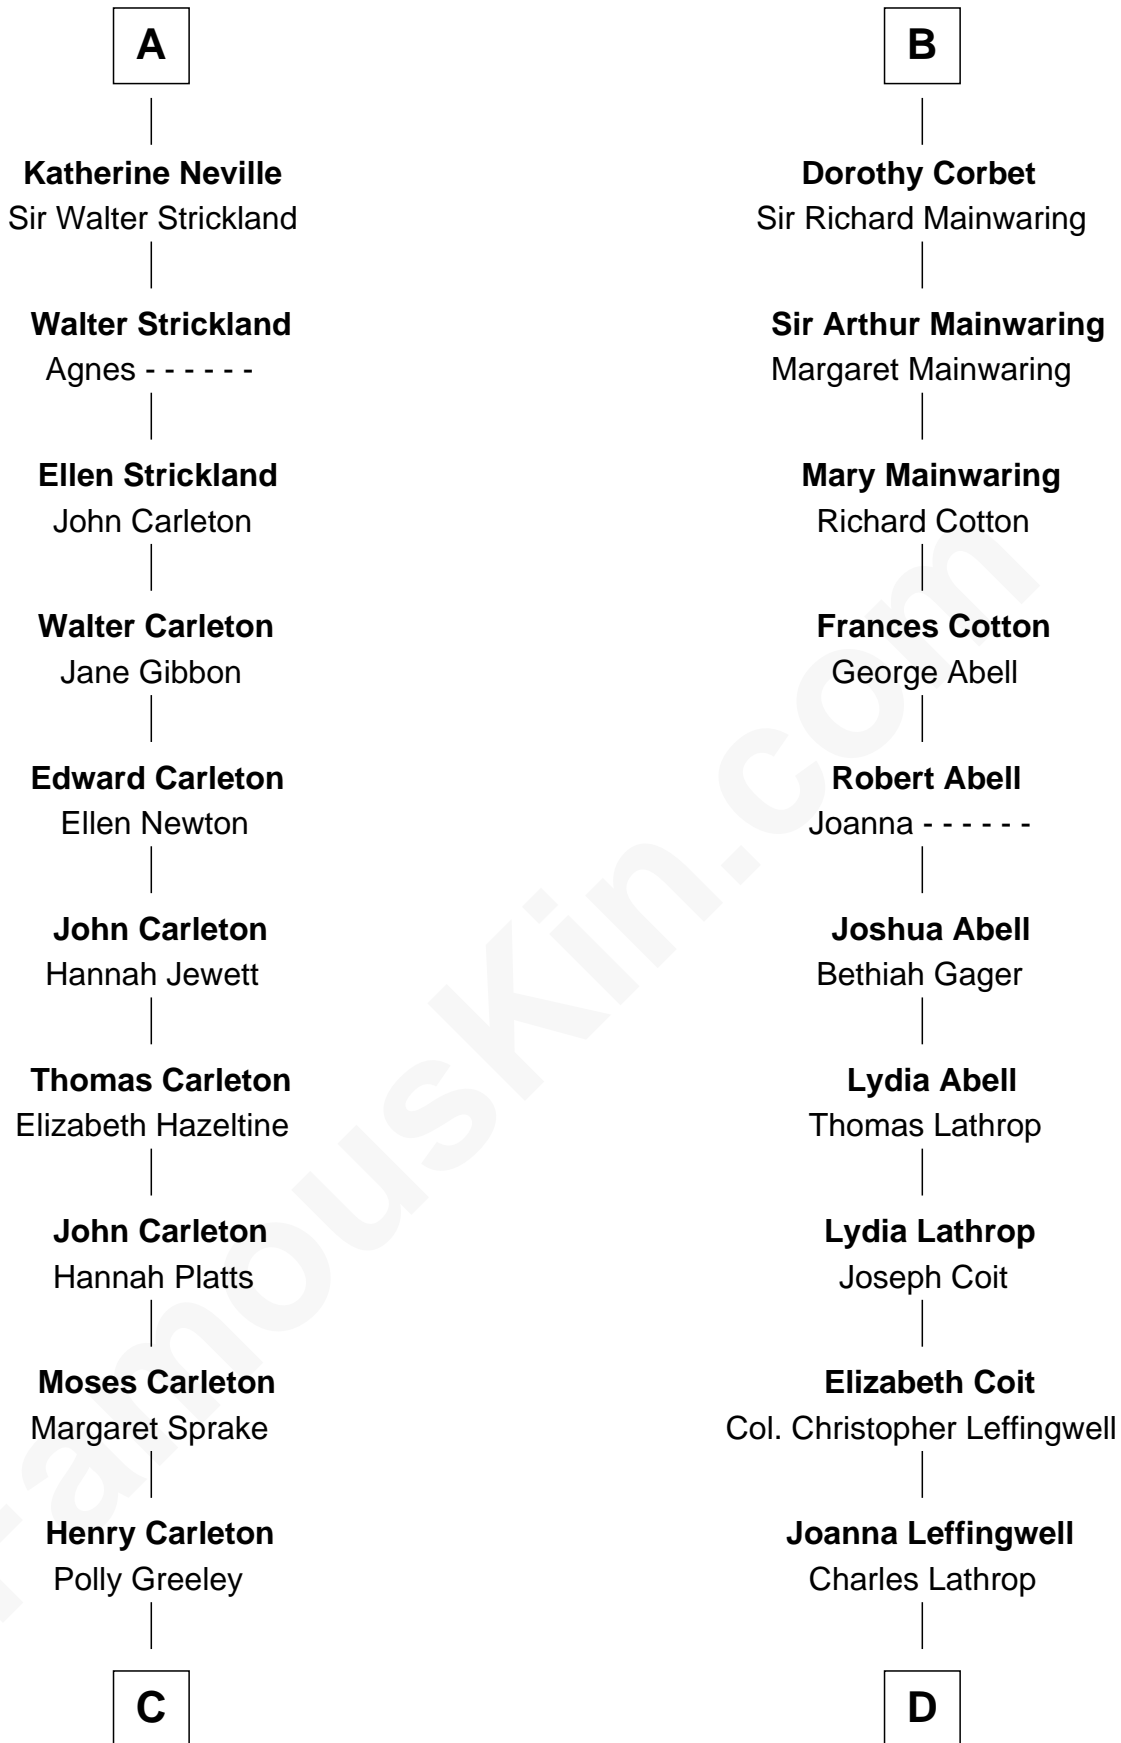

FamousKin.com

Relationship Chart of

Charles A. Pillsbury

Co-Founder of C.A. Pillsbury Co.

18th cousin 2 times removed of

John Foster Dulles

52nd U.S. Secretary of State

C

Margaret Sprague Carleton

George Alfred Pillsbury

Charles A. Pillsbury

Co-Founder of C.A. Pillsbury Co.

D

Harriet Wadsworth Lathrop

Rev. Miron Winslow

Harriet Lathrop Winslow