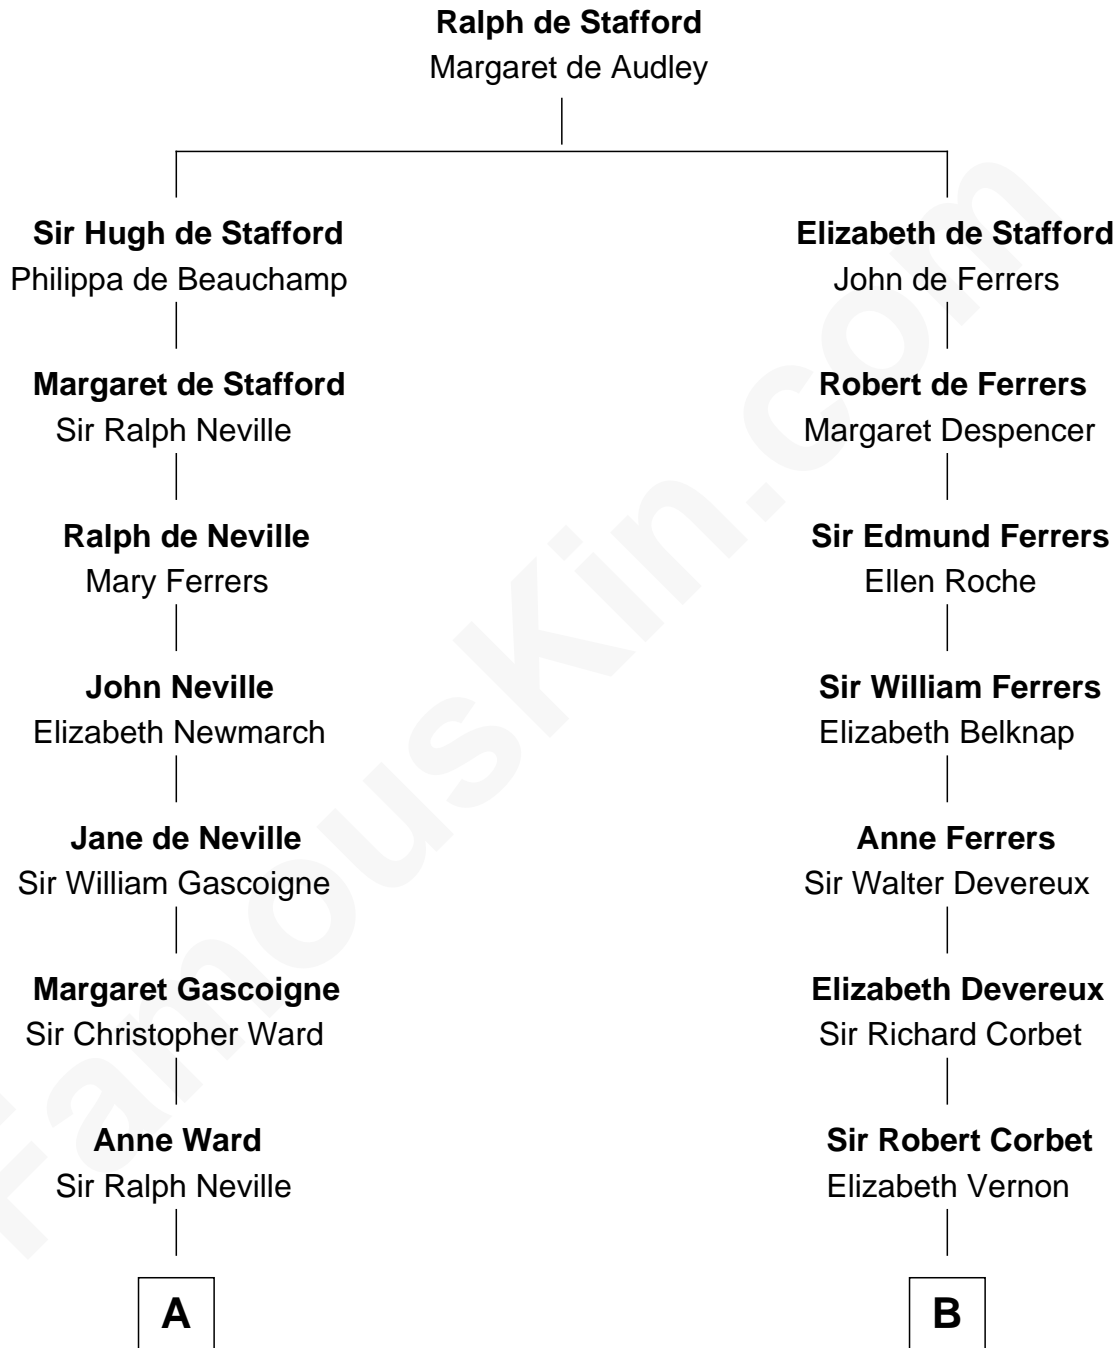

FamousKin.com

Relationship Chart of

Charles A. Pillsbury

Co-Founder of C.A. Pillsbury Co.

18th cousin 2 times removed of

John Foster Dulles

52nd U.S. Secretary of State

C

Margaret Sprague Carleton

George Alfred Pillsbury

Charles A. Pillsbury

Co-Founder of C.A. Pillsbury Co.

D

Harriet Wadsworth Lathrop

Rev. Miron Winslow

Harriet Lathrop Winslow