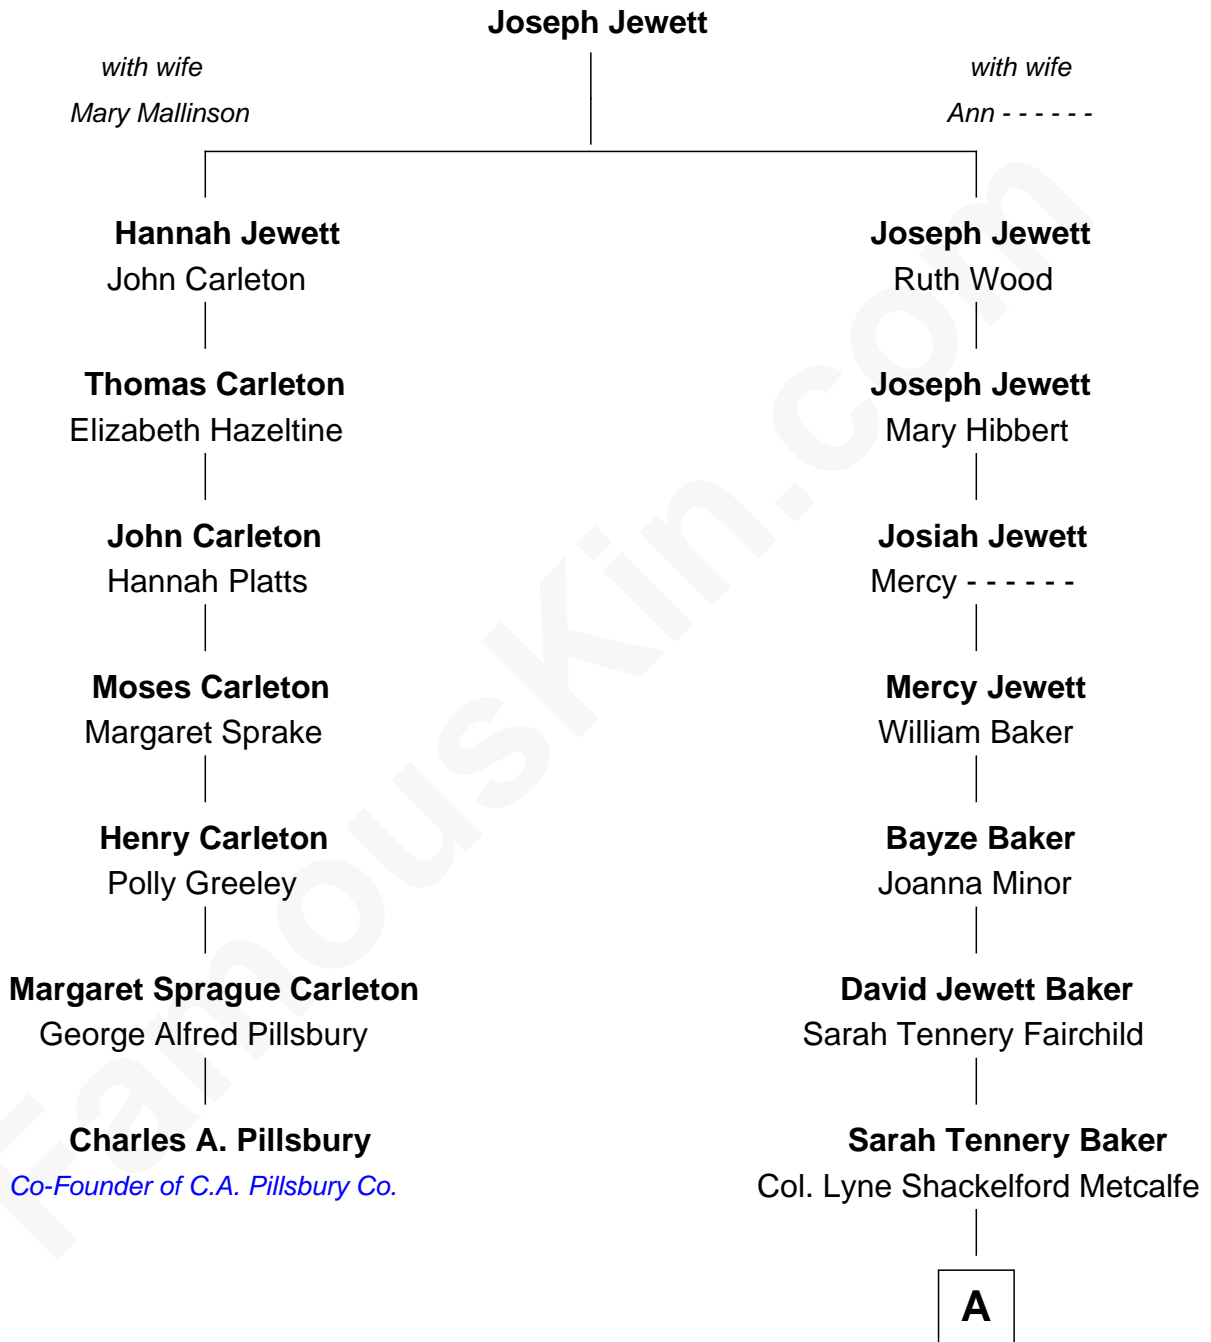

# FamousKin.com Relationship Chart of

**Charles A. Pillsbury**

*Co-Founder of C.A. Pillsbury Co.*

6th cousin 4 times removed of

**Chevy Chase**

*Comedian, Actor and Writer*

**A**

—  
**Grace Metcalfe**

Charles Denison Chase

—  
**Edward Leigh Chase**

Mabel Penrose Tinsley

—  
**Edward Tinsley Chase**

Cathalene Parker Browning

—  
**Chevy Chase**

*Comedian, Actor and Writer*