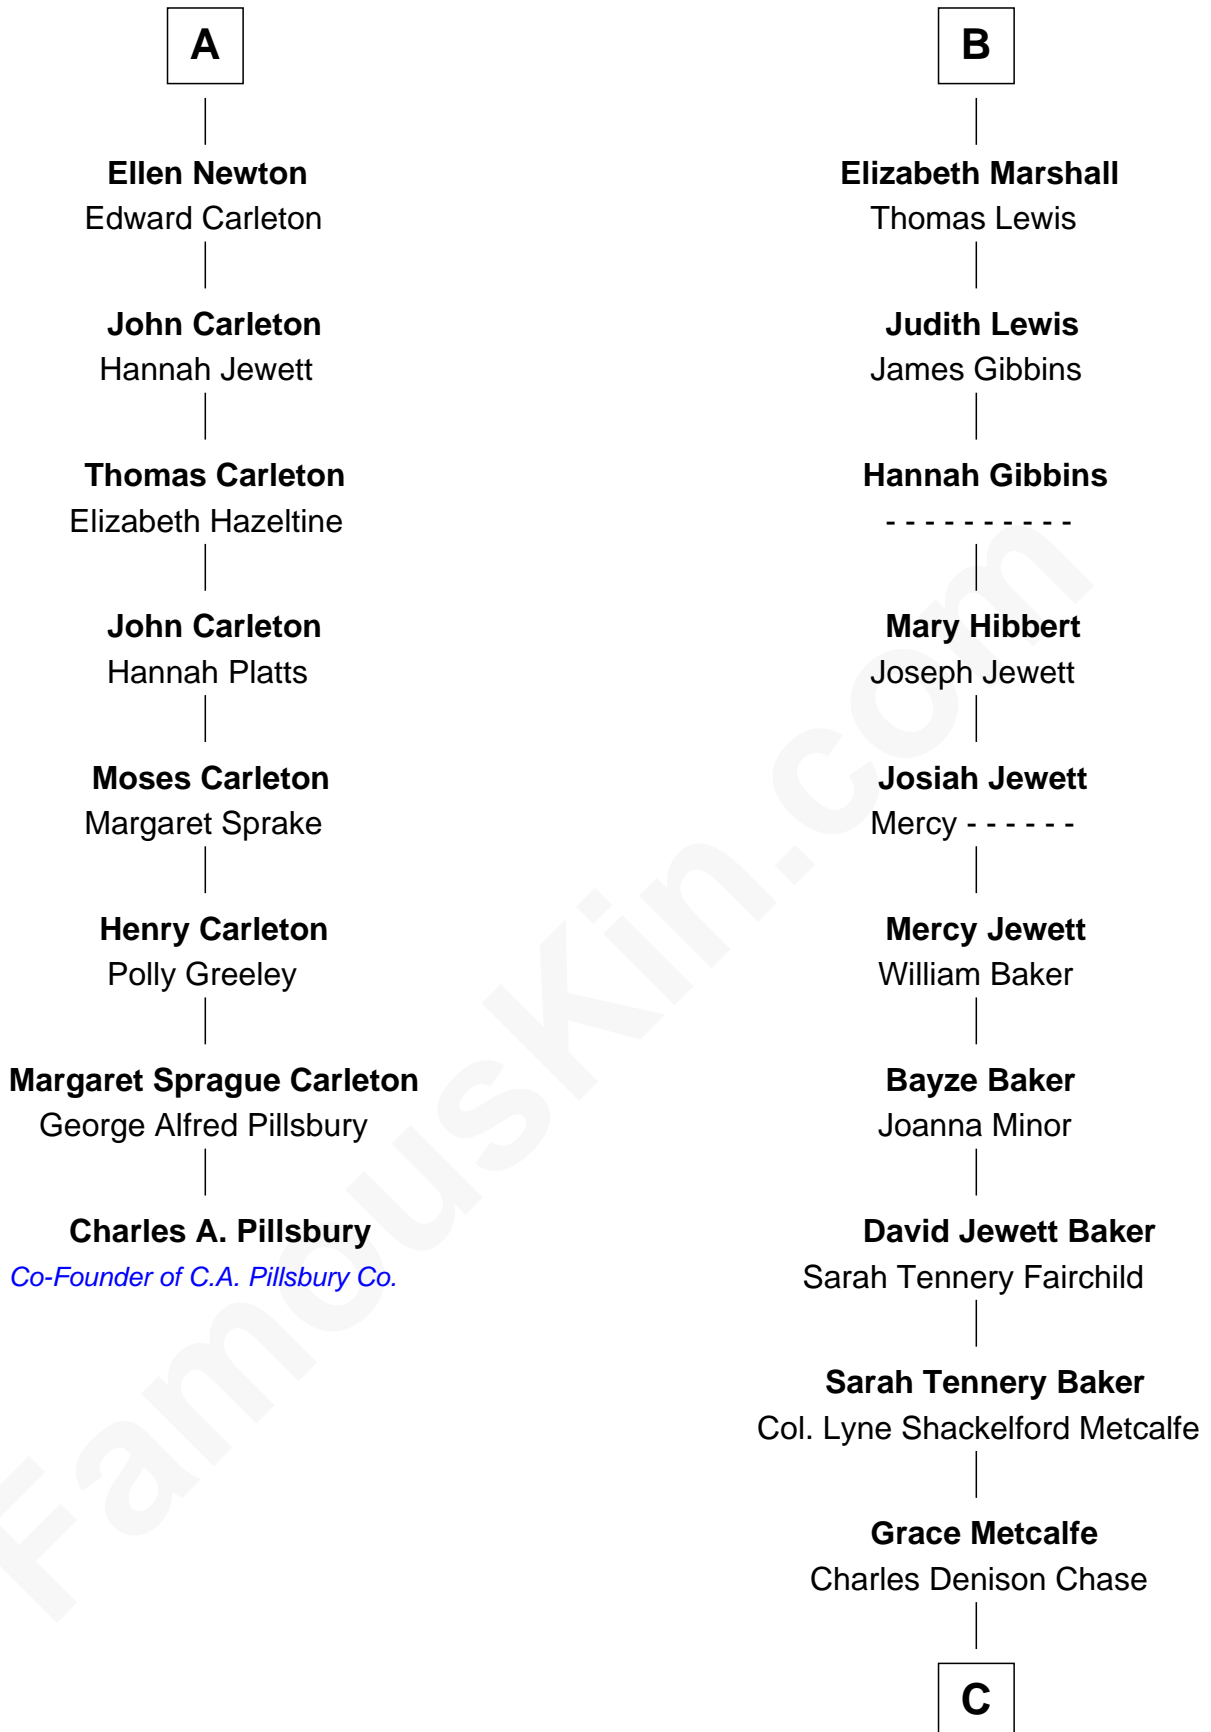

FamousKin.com Relationship Chart of

Charles A. Pillsbury

Co-Founder of C.A. Pillsbury Co.

14th cousin 5 times removed of

Chevy Chase

Comedian, Actor and Writer

Sir William Willoughby

Lucy le Strange

John Newton

Margaret Grimston

John Newton

Marie - - - - -

Lancelot Newton

Mary Lee

A

Elizabeth Willoughby

Sir Henry de Beaumont

Sir Henry Beaumont

Joan Heronville

Sir Henry Beaumont

Eleanor Sutton

Constance Beaumont

John Mytton

Joyce Mytton

John Harpersfield

Edward Harpersfield alias Mytton

Anne Skrimshire

Katherine Mytton

Roger Marshall

B

C

Edward Leigh Chase