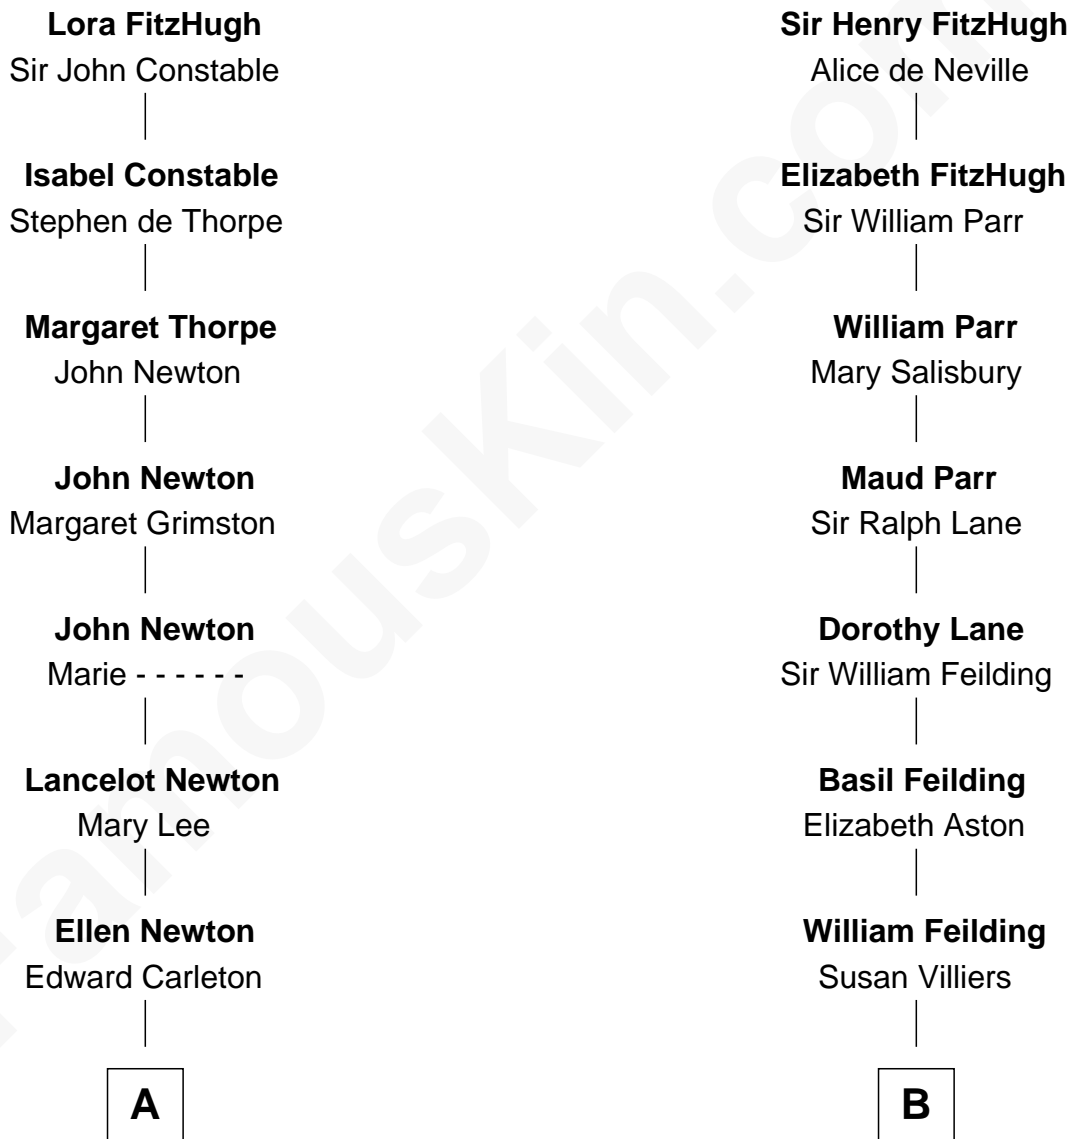

# FamousKin.com Relationship Chart of

**Charles A. Pillsbury**

*Co-Founder of C.A. Pillsbury Co.*

13th cousin 5 times removed of

**Guy Ritchie**

*British Filmmaker*

**Sir William FitzHugh**

Margery Willoughby