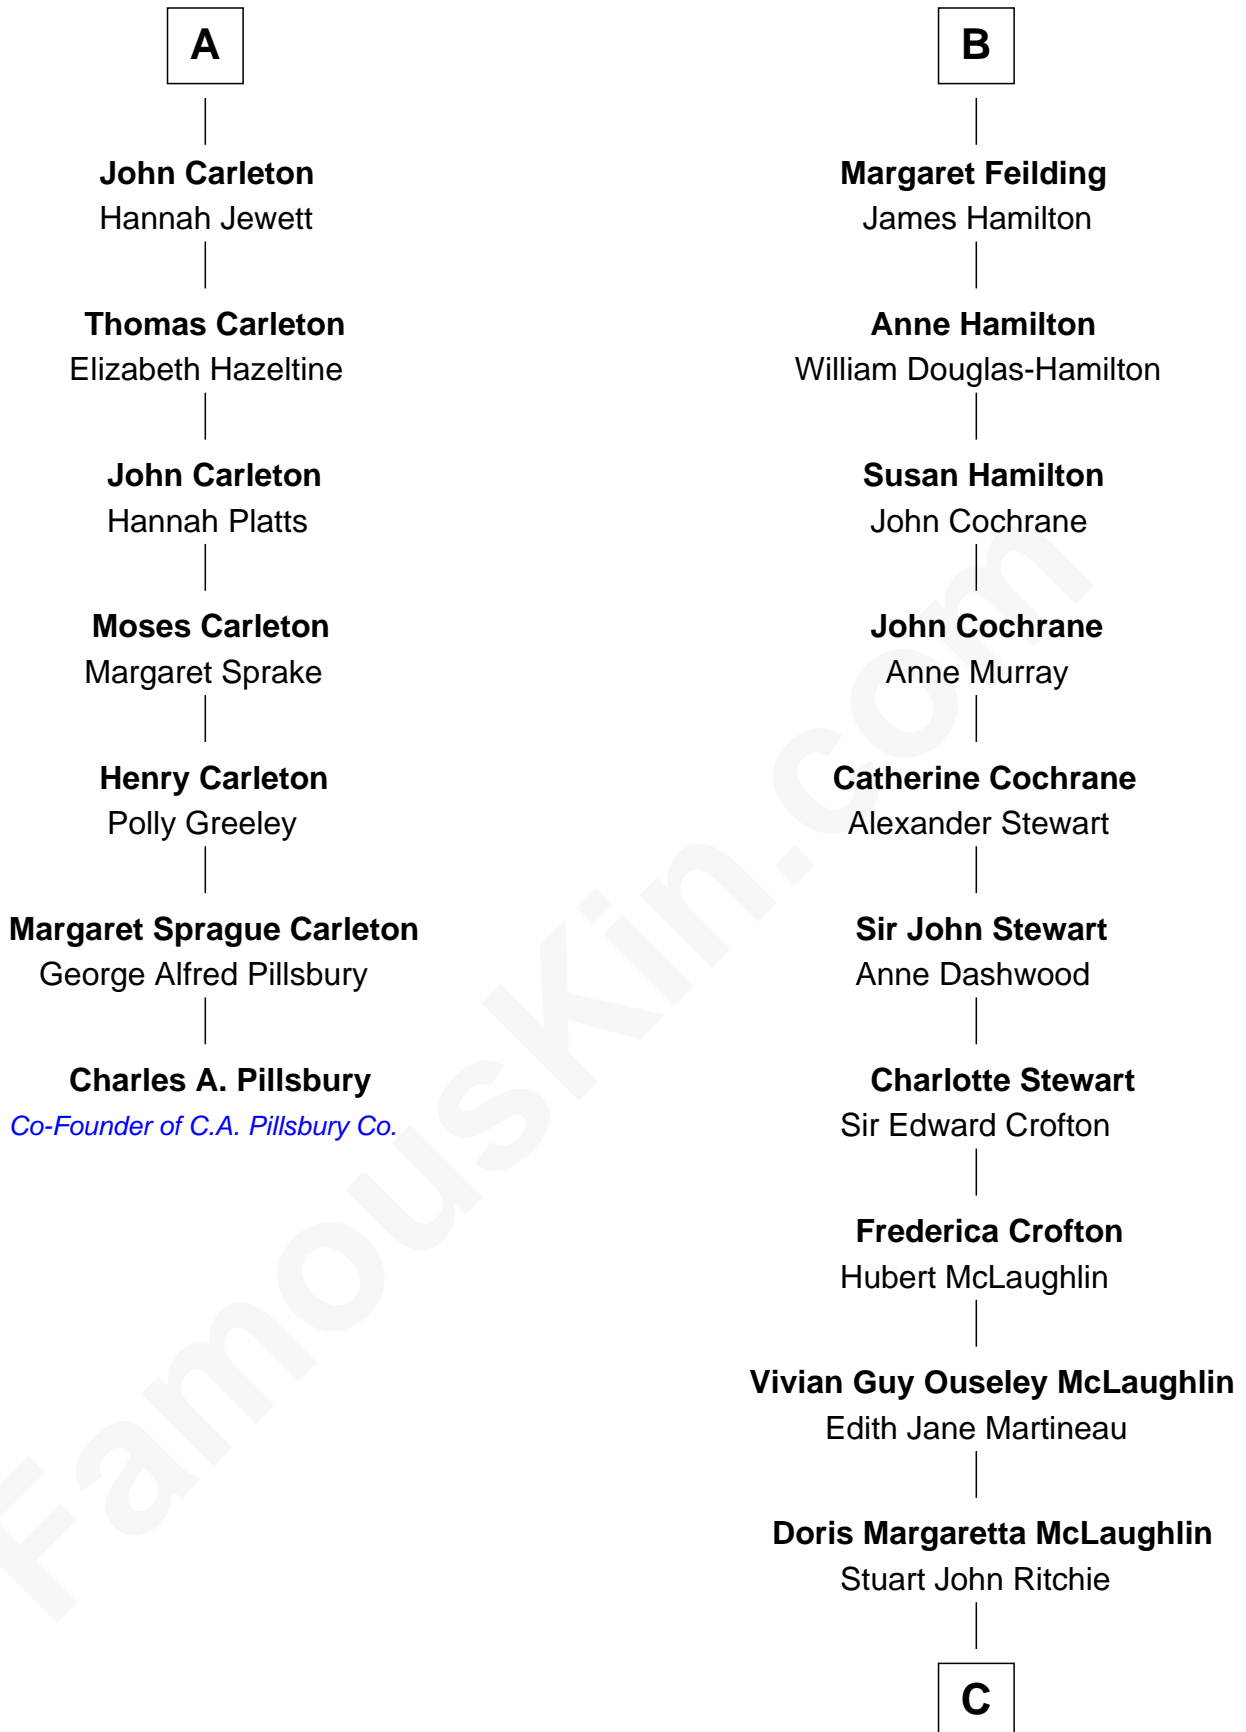

# FamousKin.com Relationship Chart of

**Charles A. Pillsbury**

*Co-Founder of C.A. Pillsbury Co.*

13th cousin 5 times removed of

**Guy Ritchie**

*British Filmmaker*

**Sir William FitzHugh**

Margery Willoughby

C

**John Vivian Ritchie**  
Amber Mary Parkinson

**Guy Ritchie**  
*British Filmmaker*

FamousKin.com