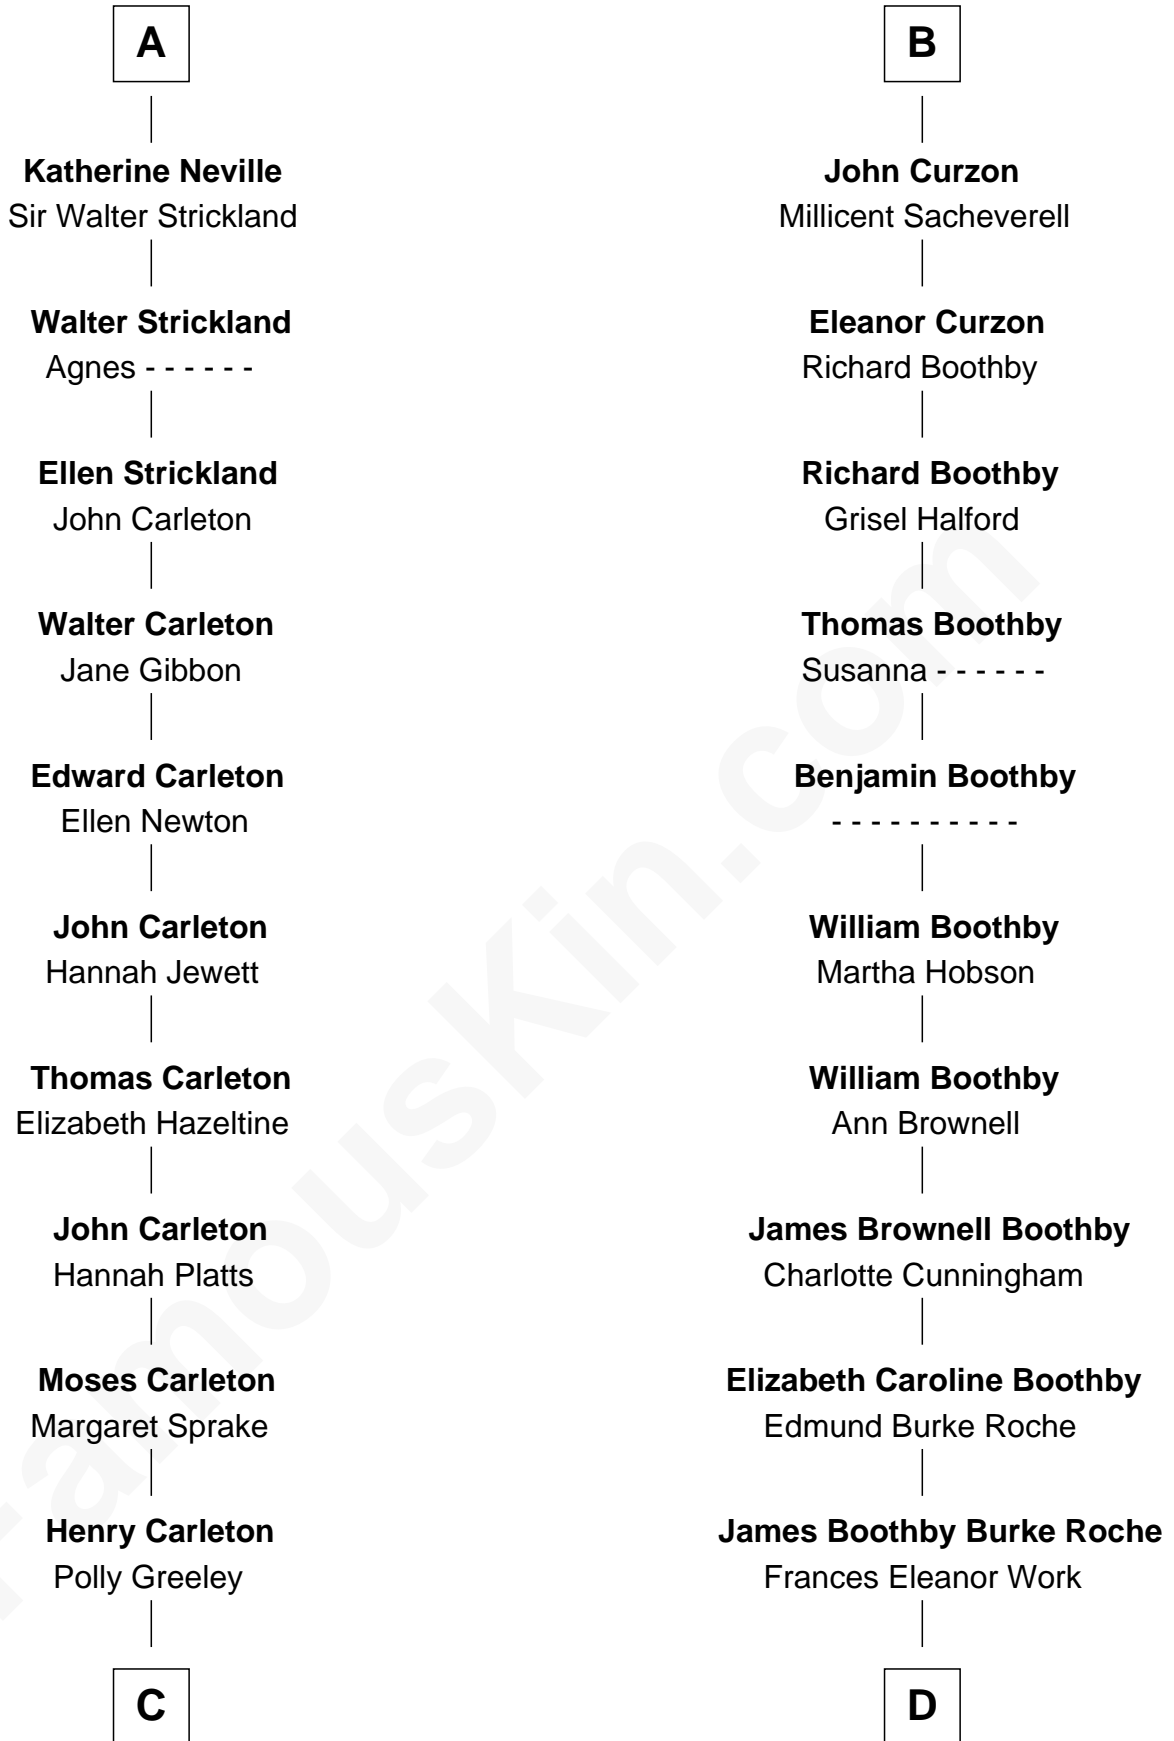

FamousKin.com Relationship Chart of

Charles A. Pillsbury

Co-Founder of C.A. Pillsbury Co.

18th cousin 2 times removed of

Oliver Platt

Movie Actor

Edward III, King of England

Philippa of Hainault

C

Margaret Sprague Carleton

George Alfred Pillsbury

Charles A. Pillsbury

Co-Founder of C.A. Pillsbury Co.

D

Cynthia Burke Roche

Arthur Scott Burden