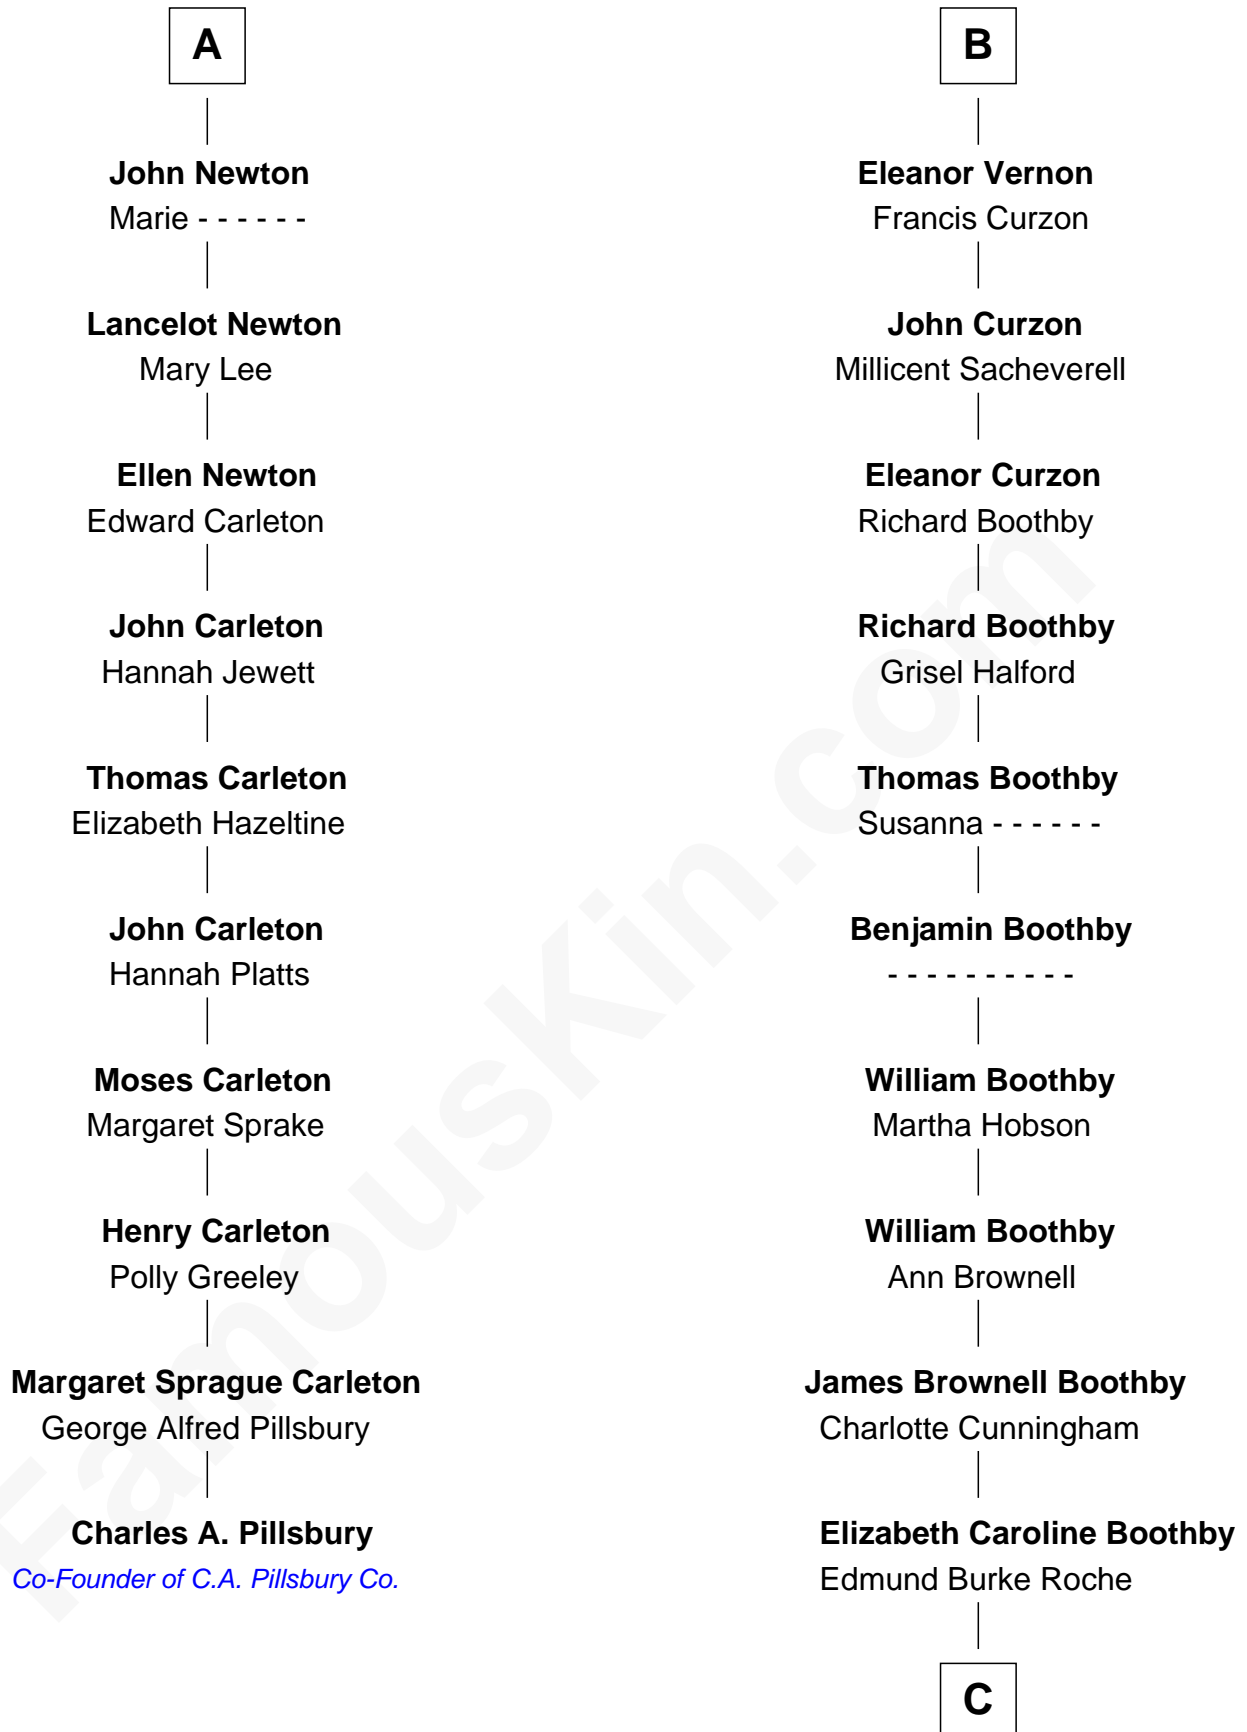

FamousKin.com Relationship Chart of

Charles A. Pillsbury

Co-Founder of C.A. Pillsbury Co.

16th cousin 5 times removed of

Oliver Platt

Movie Actor

Edmund Fitzalan

Alice de Warenne

C

James Boothby Burke Roche

Frances Eleanor Work

Cynthia Burke Roche

Arthur Scott Burden

Eileen Burden

Walter Maynard

Sheila Maynard