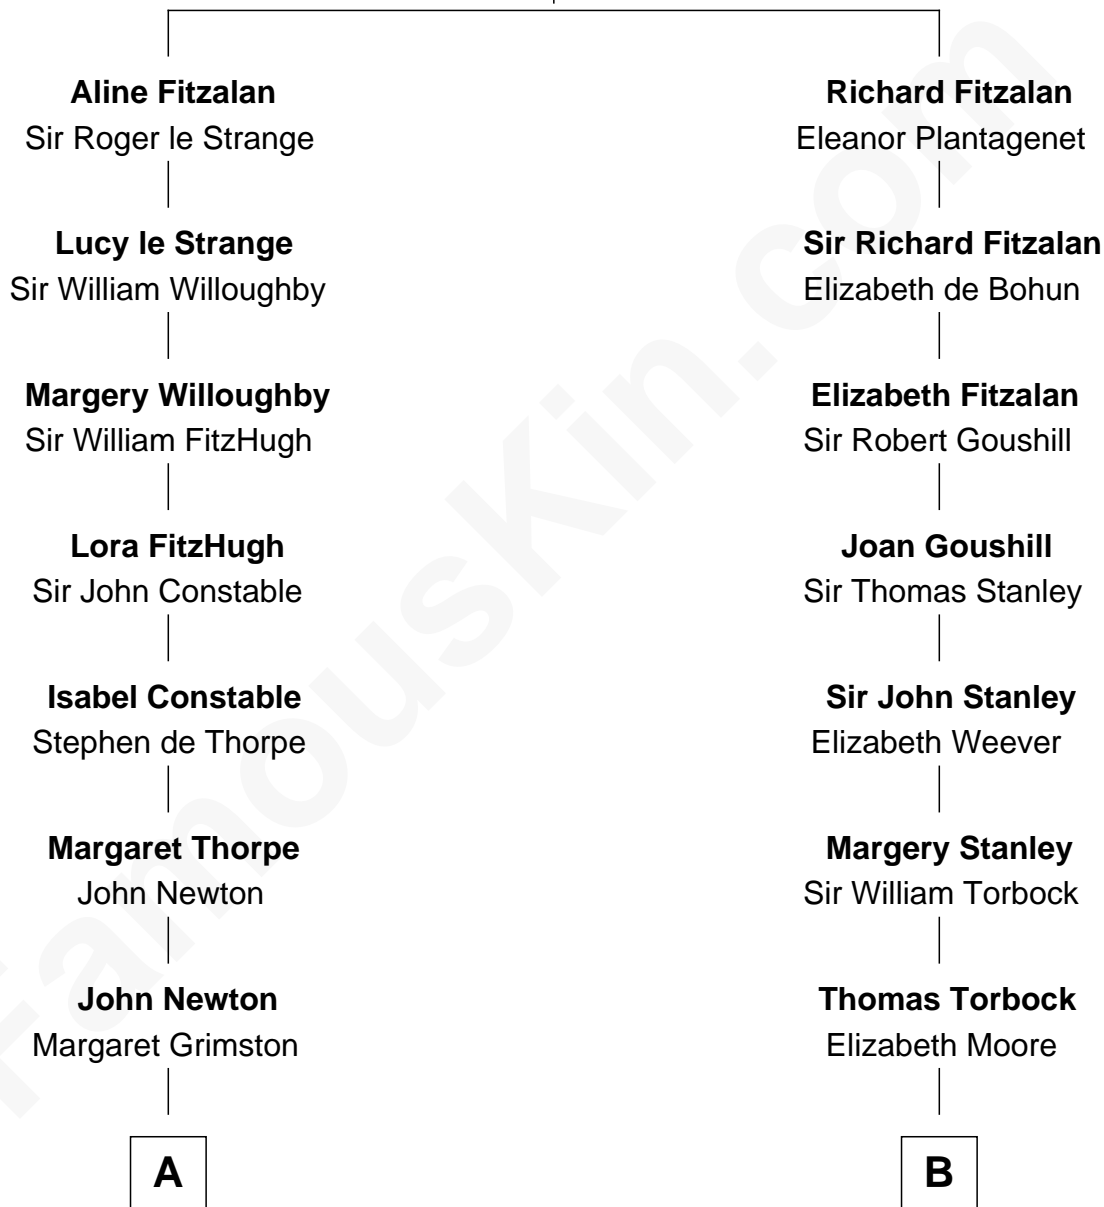

FamousKin.com

Relationship Chart of

Charles A. Pillsbury

Co-Founder of C.A. Pillsbury Co.

16th cousin 2 times removed of

Thomas Hunt Morgan

Nobel Prize Winner in Physiology or Medicine

Edmund Fitzalan

Alice de Warenne

C

Ellen Key Howard
Charlton Hunt Morgan

Thomas Hunt Morgan
Nobel Prize Winner

FamousKin.com