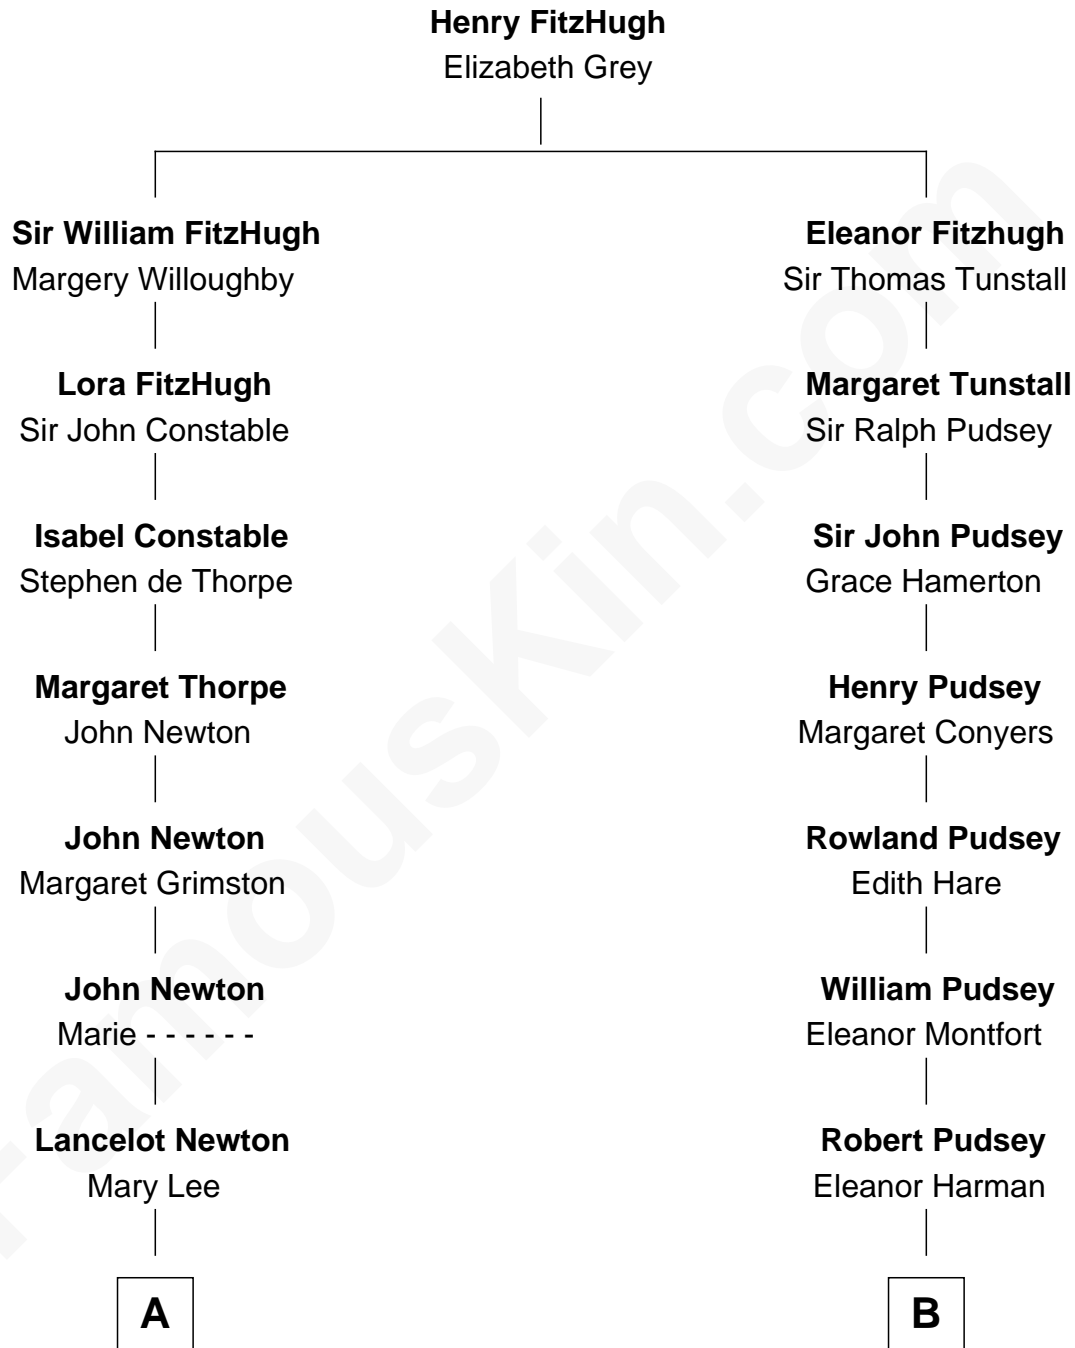

FamousKin.com Relationship Chart of

Charles A. Pillsbury

Co-Founder of C.A. Pillsbury Co.

14th cousin 4 times removed of

Thomas Hunt Morgan

Nobel Prize Winner in Physiology or Medicine

C

Ellen Key Howard
Charlton Hunt Morgan

Thomas Hunt Morgan
Nobel Prize Winner

FamousKin.com