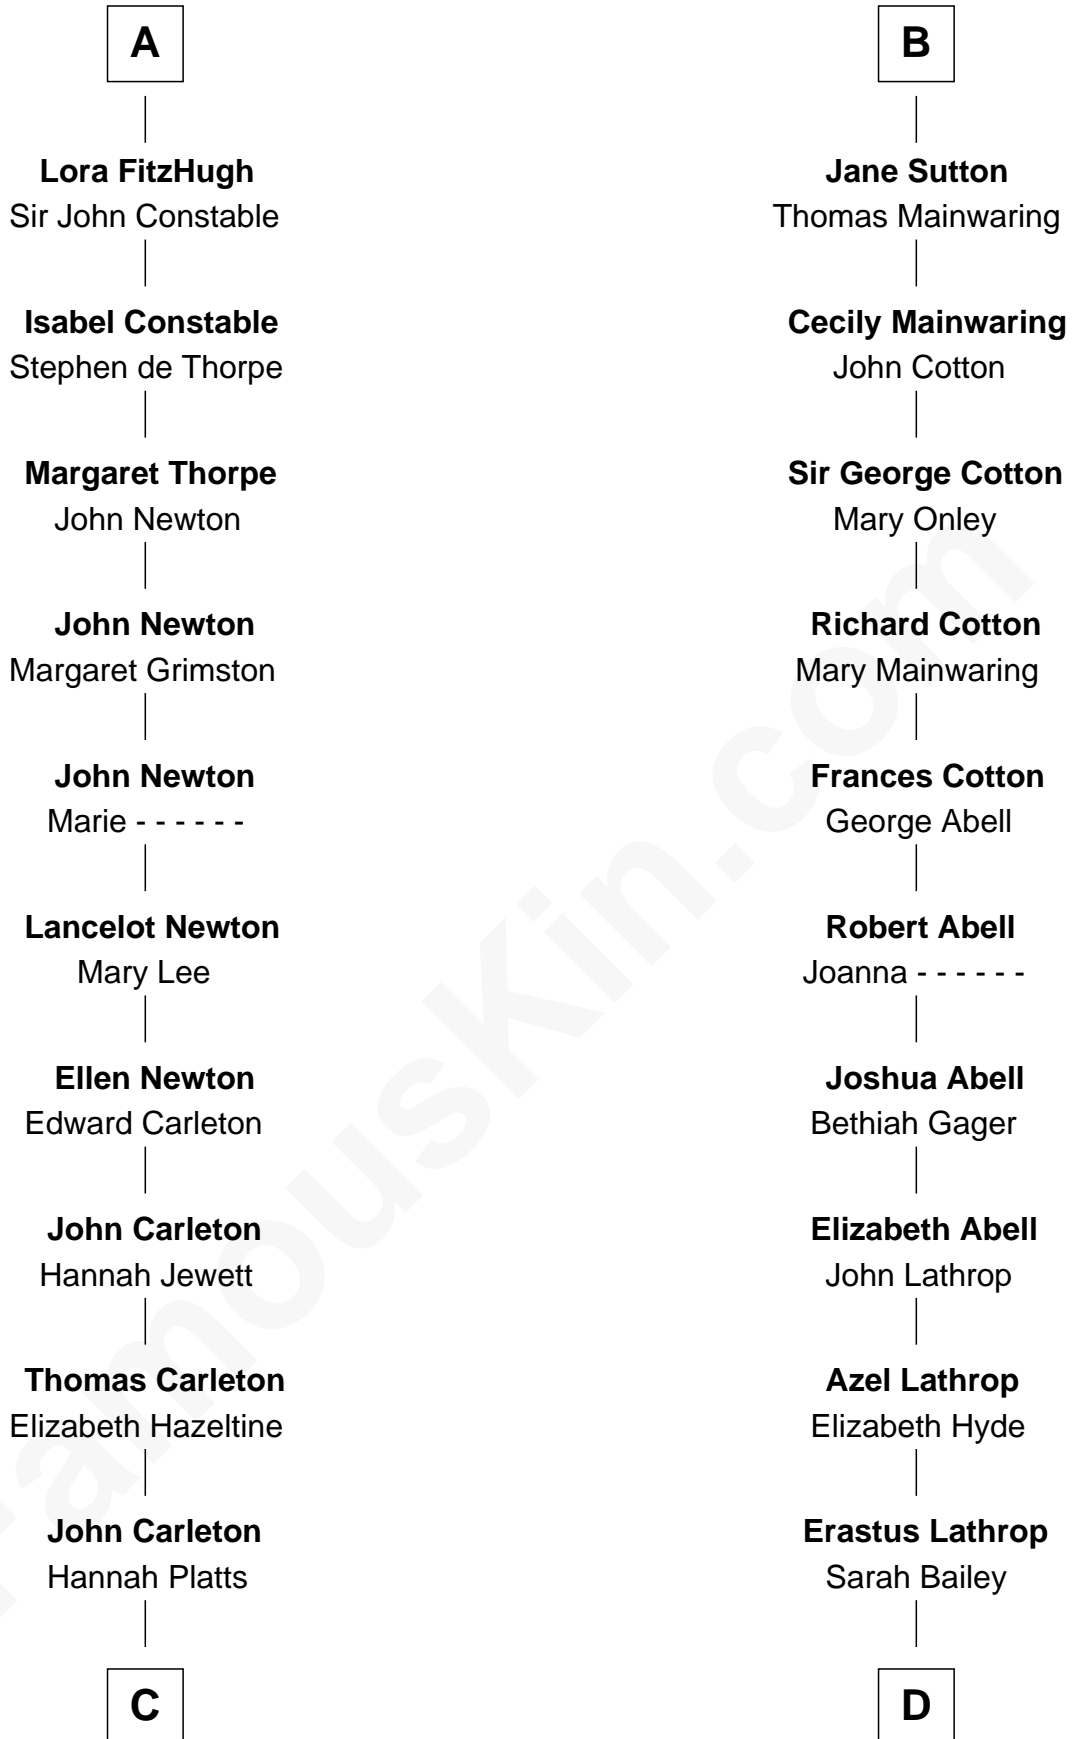

FamousKin.com Relationship Chart of

Charles A. Pillsbury

Co-Founder of C.A. Pillsbury Co.

19th cousin 1 time removed of

Marjorie Post

Founder of General Foods

C

Moses Carleton
Margaret Sprake

Henry Carleton
Polly Greeley

Margaret Sprague Carleton
George Alfred Pillsbury

Charles A. Pillsbury
Co-Founder of C.A. Pillsbury Co.

D

Caroline Cushman Lathrop
Charles Rollin Post

Charles William Post
Elle Letitia Merriweather