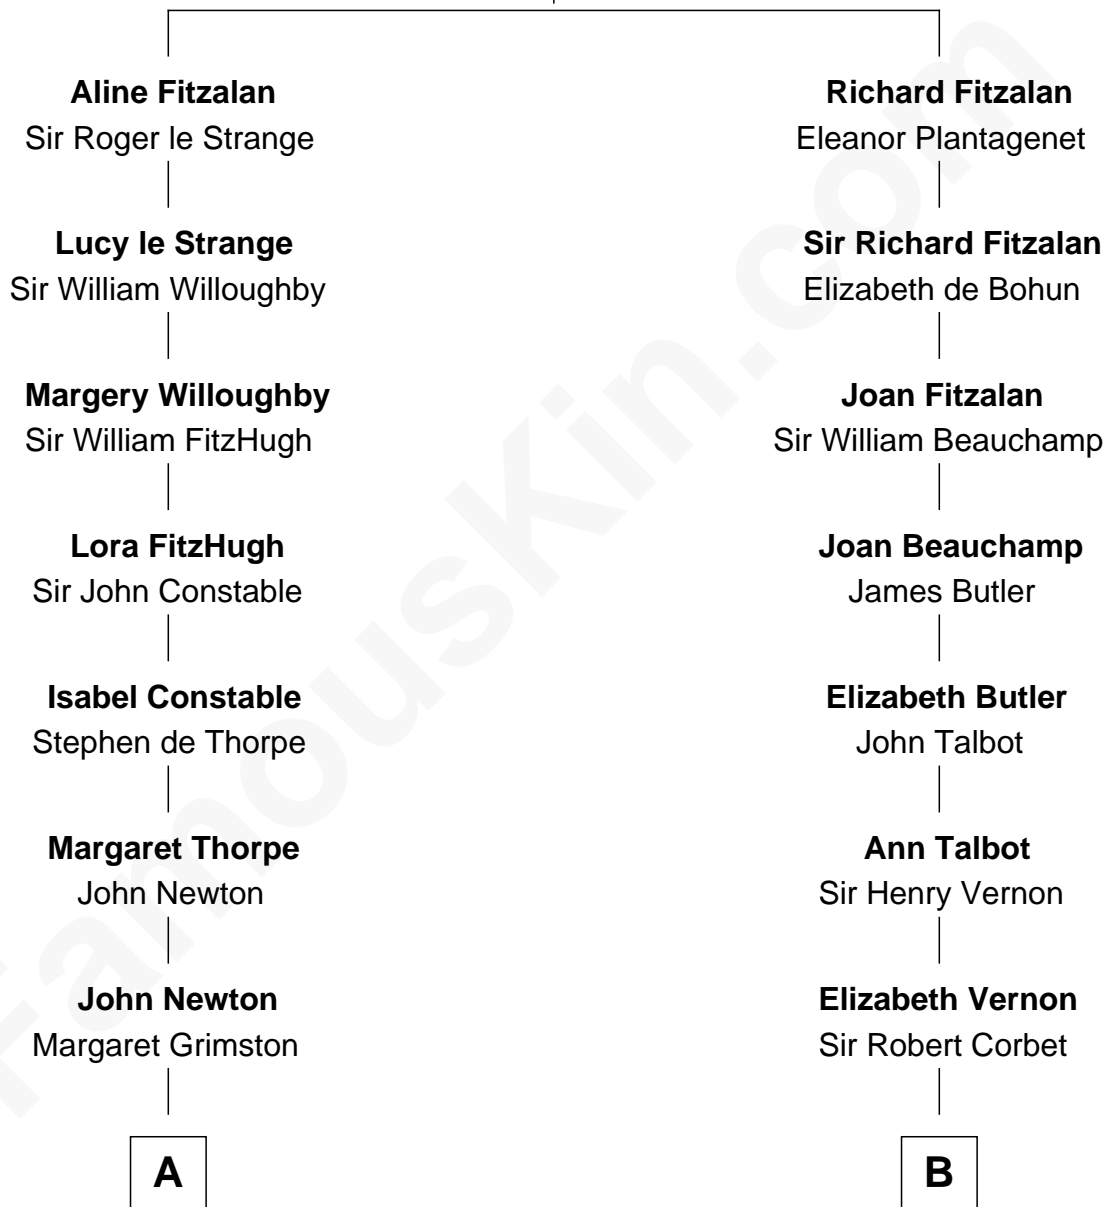

FamousKin.com Relationship Chart of

Charles A. Pillsbury

Co-Founder of C.A. Pillsbury Co.

16th cousin 2 times removed of

Marjorie Post

Founder of General Foods

Edmund Fitzalan

Alice de Warenne

C

Charles William Post
Elle Letitia Merriweather

Marjorie Post
Founder of General Foods

FamousKin.com