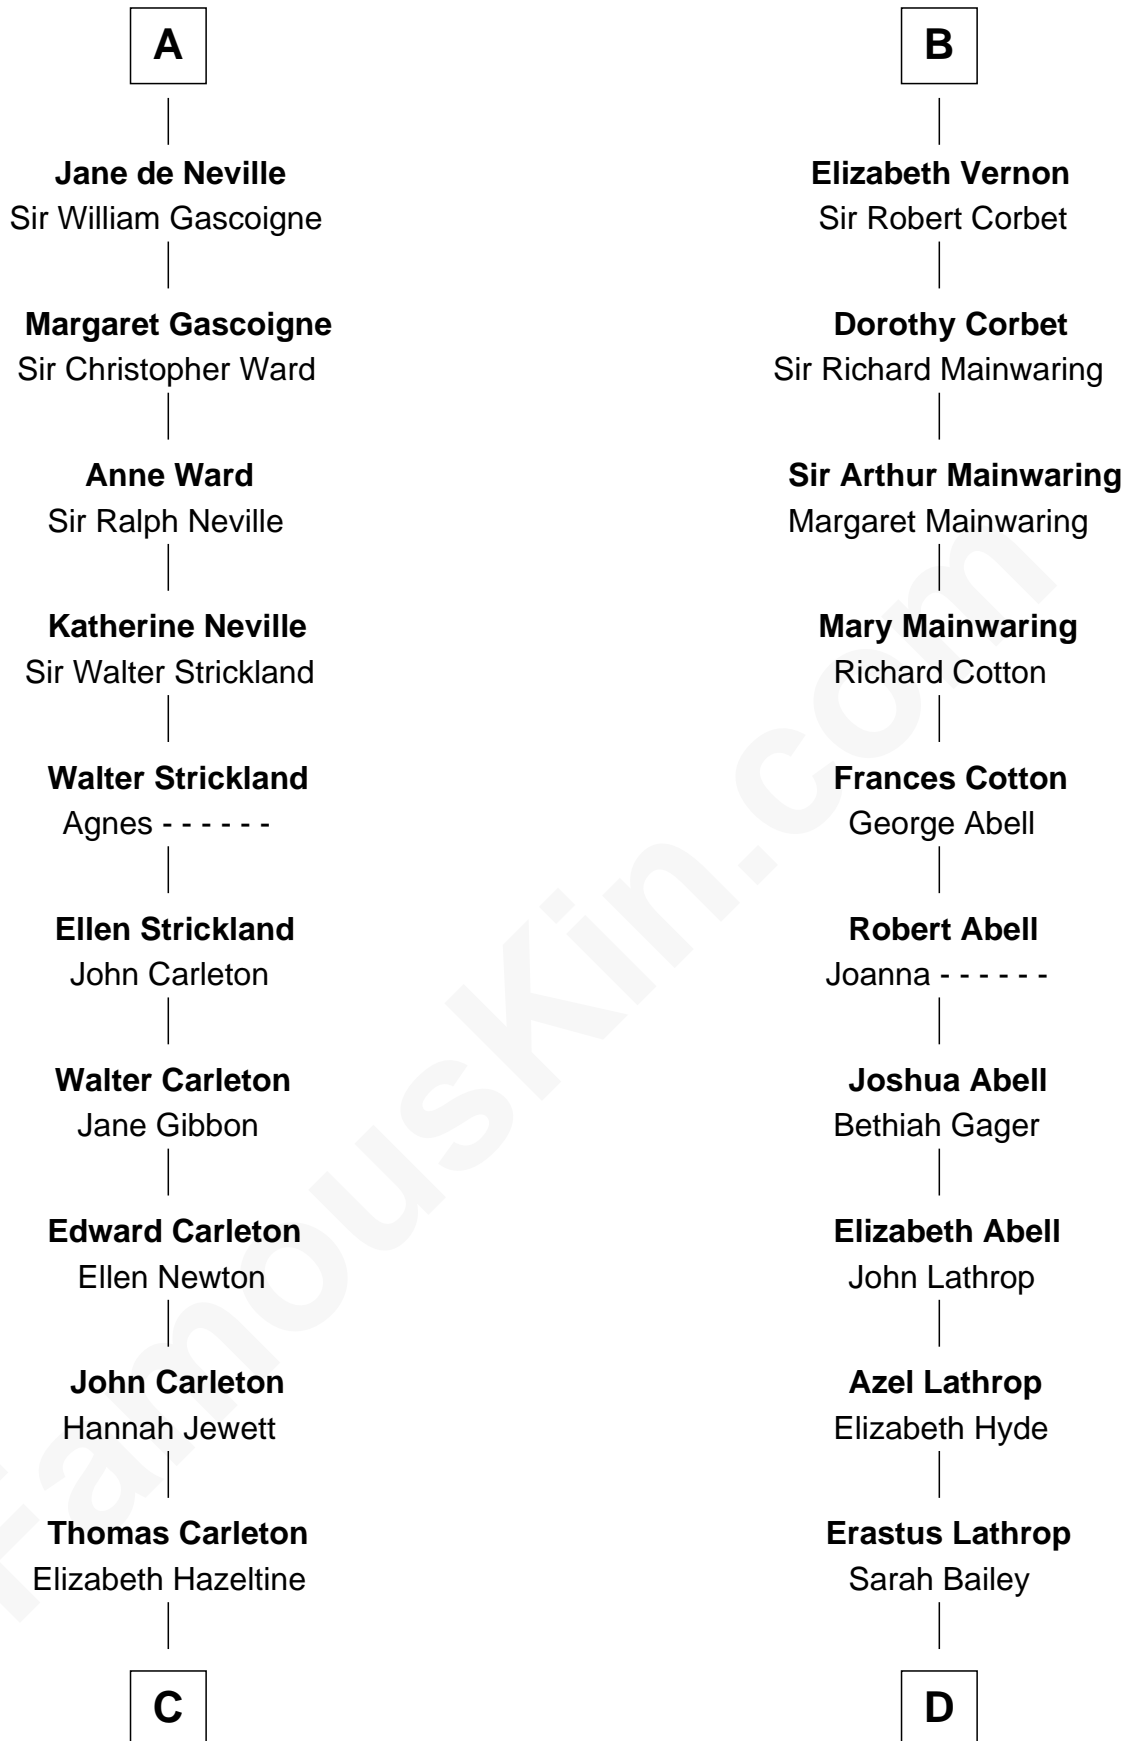

FamousKin.com

Relationship Chart of

Charles A. Pillsbury

Co-Founder of C.A. Pillsbury Co.

19th cousin 2 times removed of

Marjorie Post

Founder of General Foods

C

John Carleton
Hannah Platts

Moses Carleton
Margaret Sprake

Henry Carleton
Polly Greeley

Margaret Sprague Carleton
George Alfred Pillsbury

Charles A. Pillsbury
Co-Founder of C.A. Pillsbury Co.

D

Caroline Cushman Lathrop
Charles Rollin Post