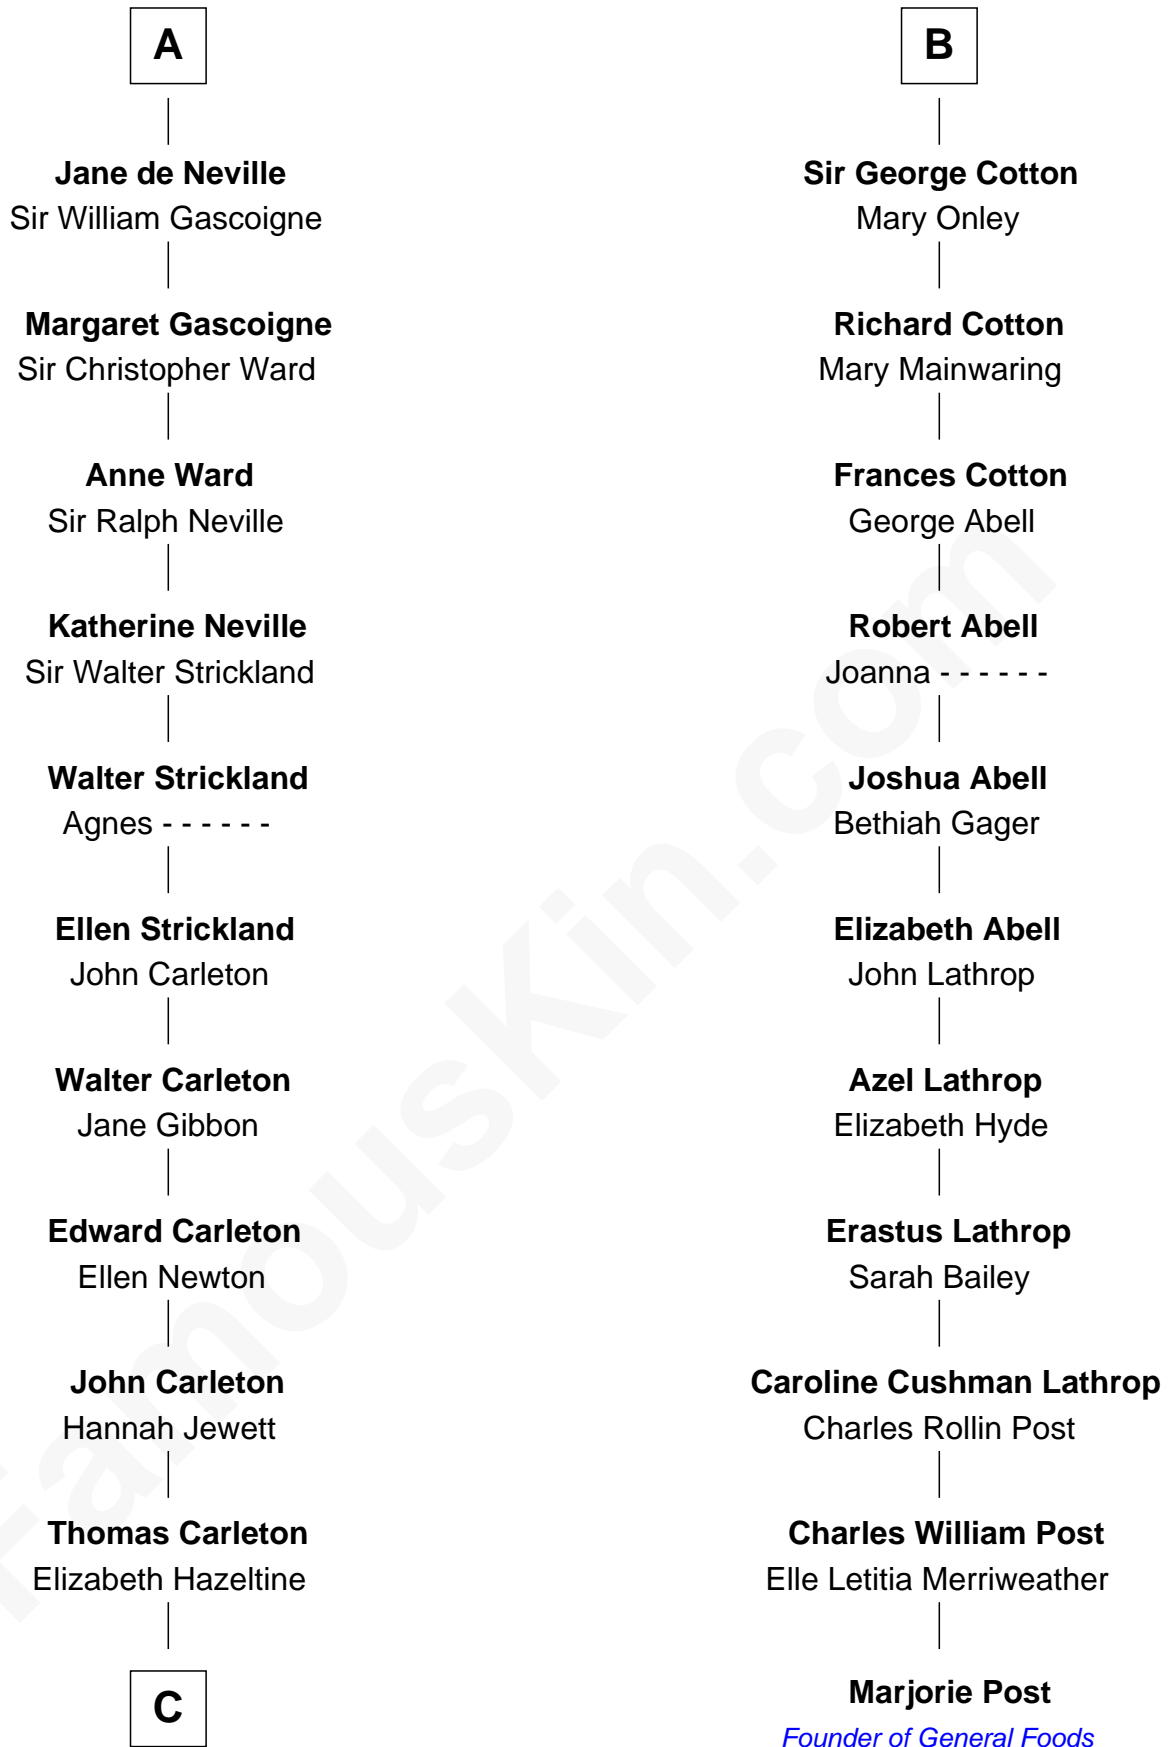

FamousKin.com Relationship Chart of

Charles A. Pillsbury

Co-Founder of C.A. Pillsbury Co.

17th cousin 4 times removed of

Marjorie Post

Founder of General Foods

Sir William de Ferrers

Margaret de Quincy

Sir Thomas de Berkeley

Sir Maurice de Berkeley

Eve la Zouche

Thomas de Berkeley

Katherine de Clyvedon

Sir John Berkeley

Elizabeth Betteshorne

Elizabeth Berkeley

Sir John Sutton

Jane Sutton

Thomas Mainwaring

Cecily Mainwaring

John Cotton

B

C

—
John Carleton
Hannah Platts