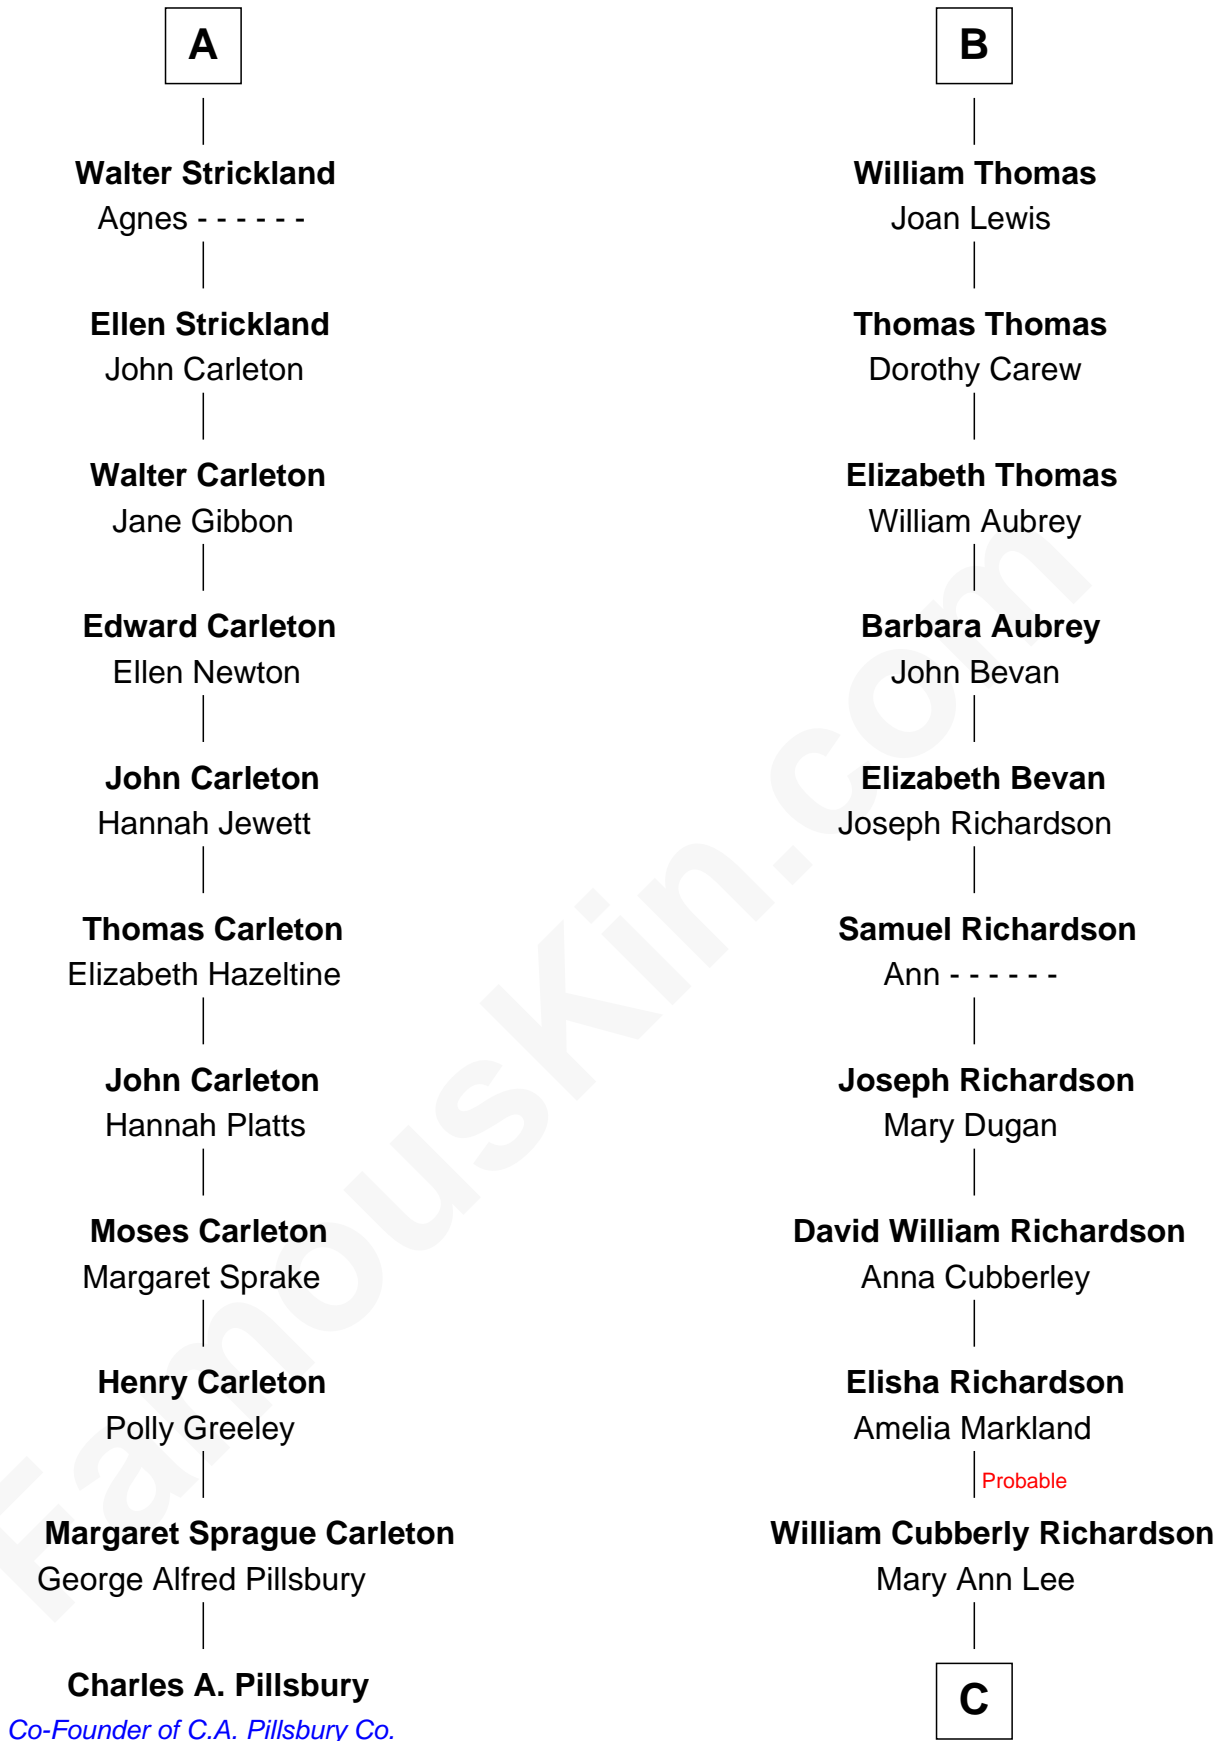

# FamousKin.com Relationship Chart of

**Charles A. Pillsbury**

*Co-Founder of C.A. Pillsbury Co.*

**17th cousin 3 times removed of**

**Sally Ride**

*1st American Woman in Space*

**C**

**Charles Everroad Richardson**

Blanche Gibson

**Jennie Mae Richardson**

Thomas Vernam Ride

**Dale Burdell Ride**

Carol Joyce Anderson

**Sally Ride**

*1st American Woman in Space*

FamousKin.com