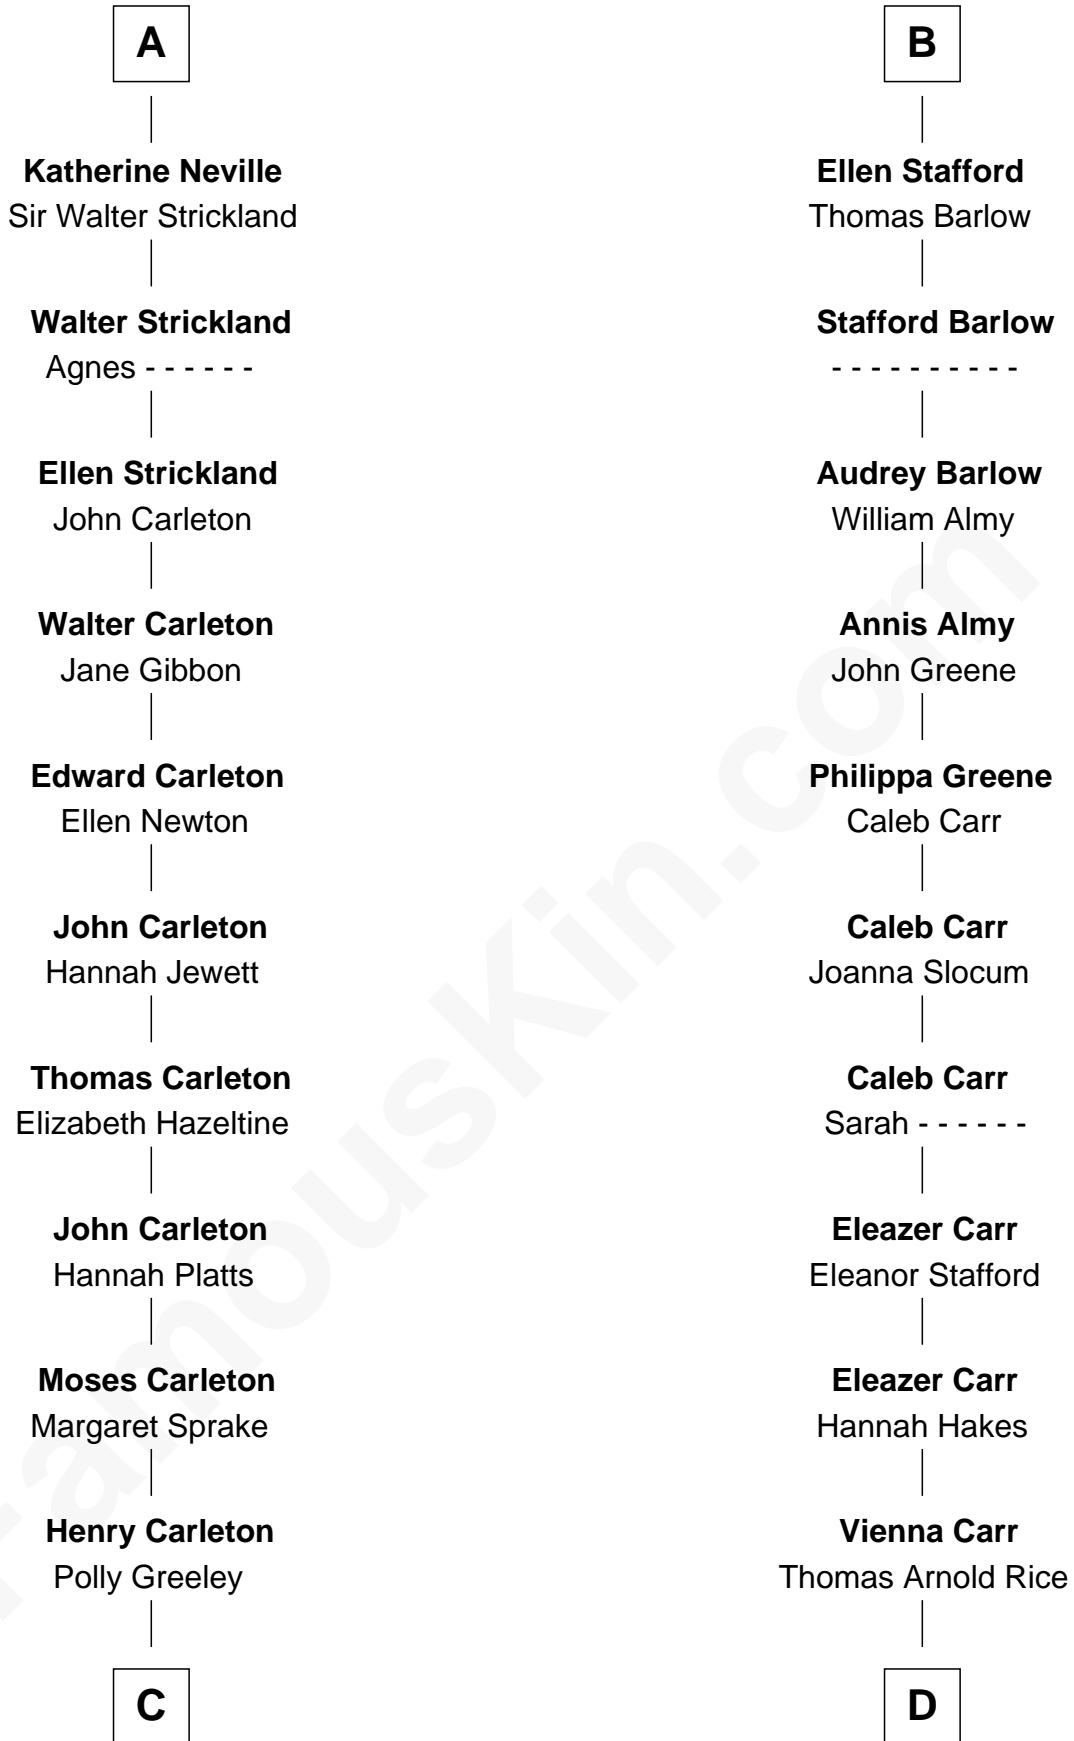

FamousKin.com Relationship Chart of

Charles A. Pillsbury

Co-Founder of C.A. Pillsbury Co.

18th cousin 2 times removed of

Charlie Munger

Vice-Chairman of Berkshire Hathaway

Ralph de Stafford

*with wife
Margaret de Audley*

Sir Humphrey Stafford
Elizabeth Burdet

John Neville
Elizabeth Newmarch

Sir Humphrey Stafford
Eleanor Aylesbury

Jane de Neville
Sir William Gascoigne

Humphrey Stafford
Katherine Fray

Margaret Gascoigne
Sir Christopher Ward

Sir Humphrey Stafford
Margaret Fogge

Anne Ward
Sir Ralph Neville

Sir Humphrey Stafford
Margaret Tame

A

B

C

Margaret Sprague Carleton

George Alfred Pillsbury