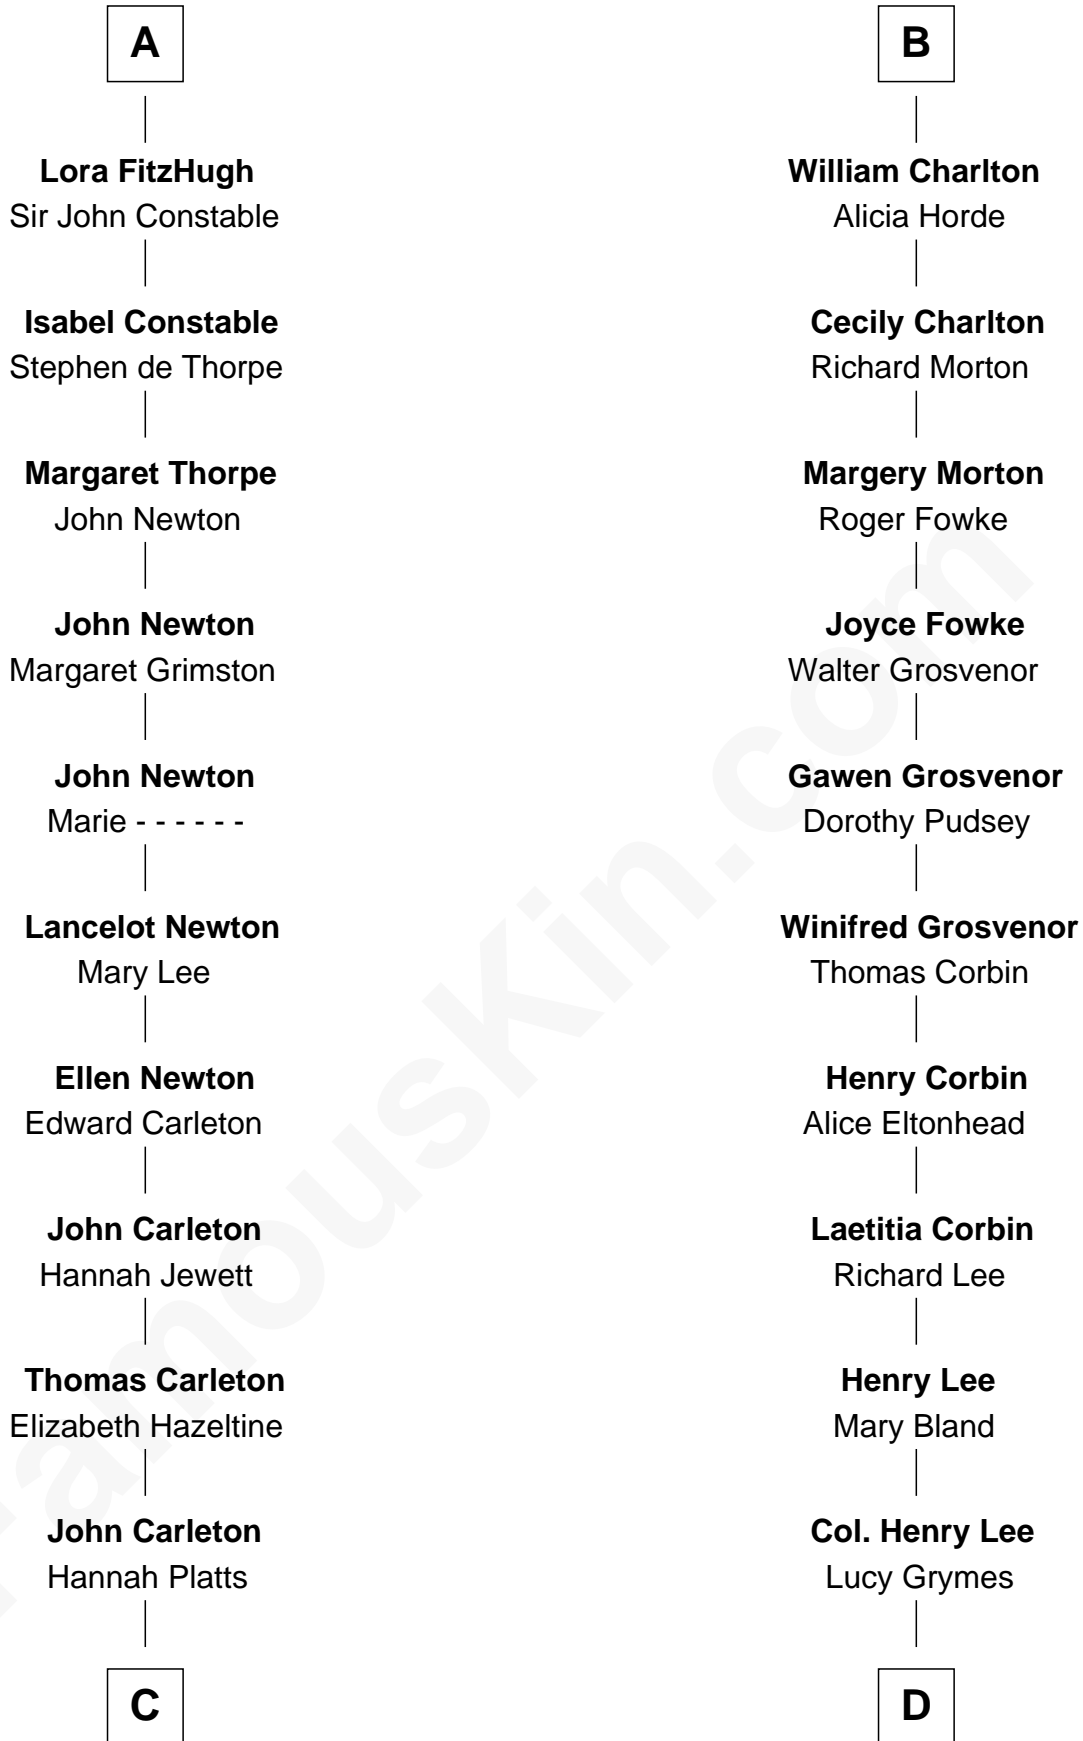

# FamousKin.com Relationship Chart of

**Charles A. Pillsbury**

*Co-Founder of C.A. Pillsbury Co.*

18th cousin 2 times removed of

**General Robert E. Lee**

*Confederate Army - U.S. Civil War*

**Sir Roger de Somery**

Nichole d'Aubenev

**C**

**Moses Carleton**  
Margaret Sprake

**Henry Carleton**  
Polly Greeley

**Margaret Sprague Carleton**  
George Alfred Pillsbury

**Charles A. Pillsbury**  
*Co-Founder of C.A. Pillsbury Co.*