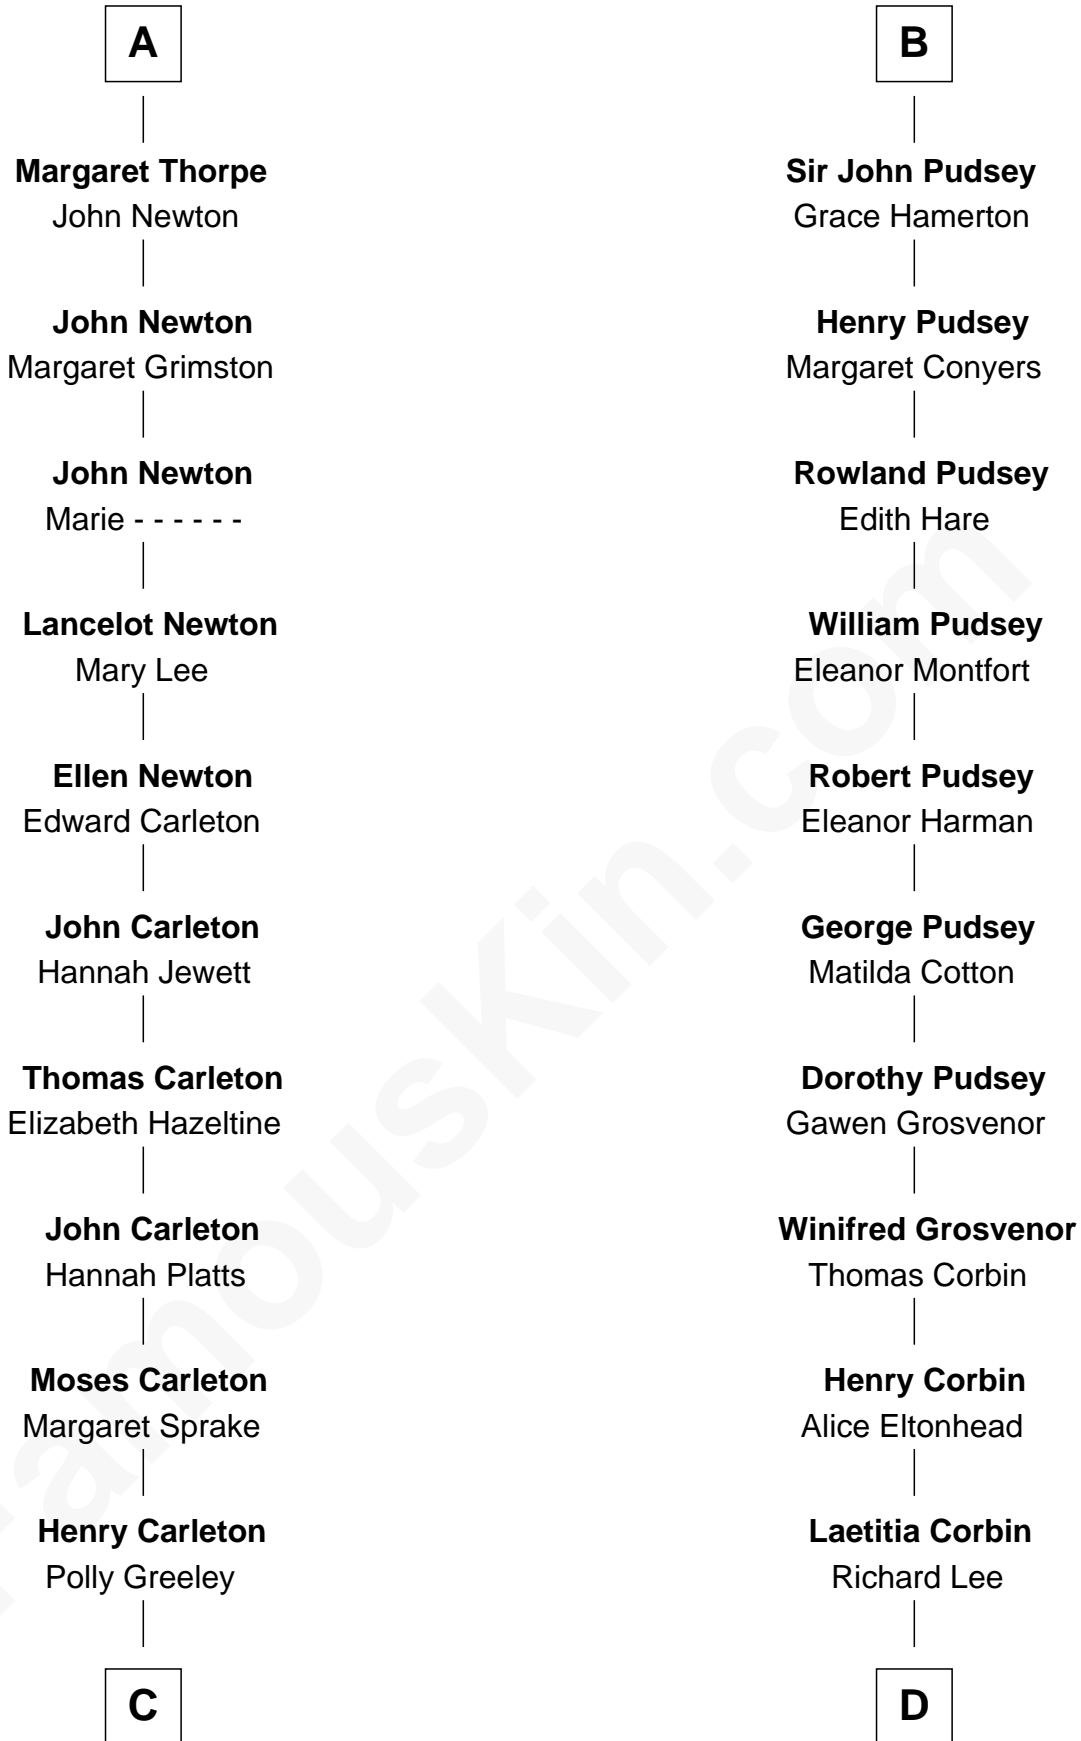

# FamousKin.com Relationship Chart of

**Charles A. Pillsbury**

*Co-Founder of C.A. Pillsbury Co.*

**18th cousin 2 times removed of**

**General Robert E. Lee**

*Confederate Army - U.S. Civil War*

**C**

**Margaret Sprague Carleton**

George Alfred Pillsbury

**Charles A. Pillsbury**

*Co-Founder of C.A. Pillsbury Co.*

**D**

**Henry Lee**

Mary Bland

**Col. Henry Lee**

Lucy Grymes