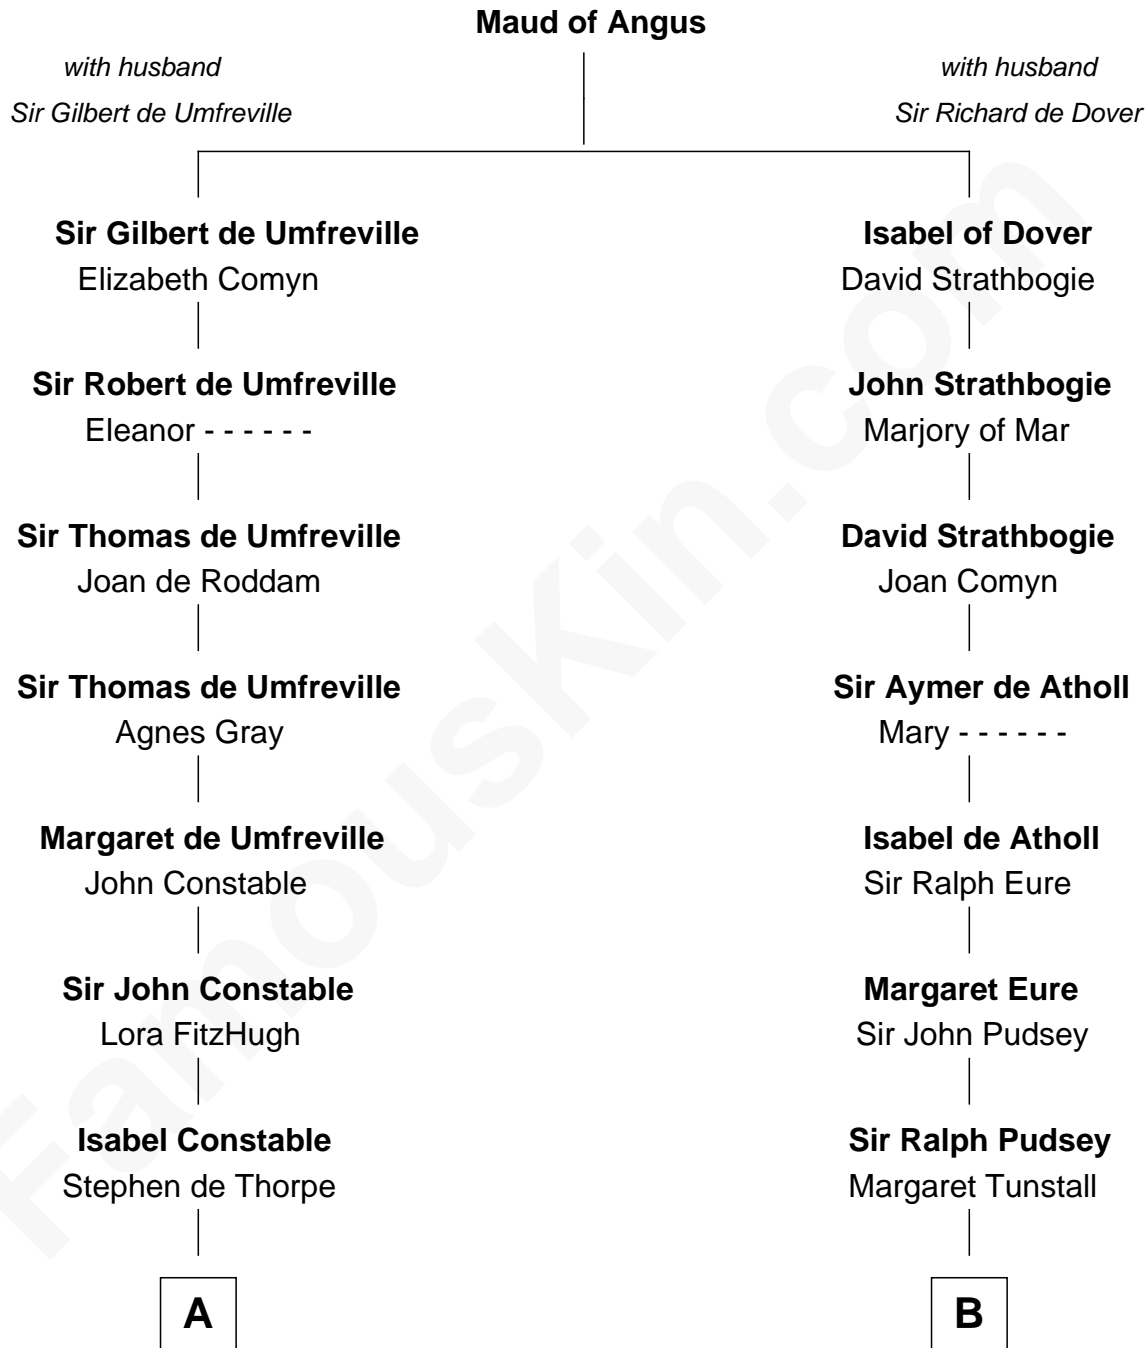

# FamousKin.com Relationship Chart of

**Charles A. Pillsbury**

*Co-Founder of C.A. Pillsbury Co.*

**18th cousin 2 times removed of**

**General Robert E. Lee**

*Confederate Army - U.S. Civil War*

**C**

**Margaret Sprague Carleton**