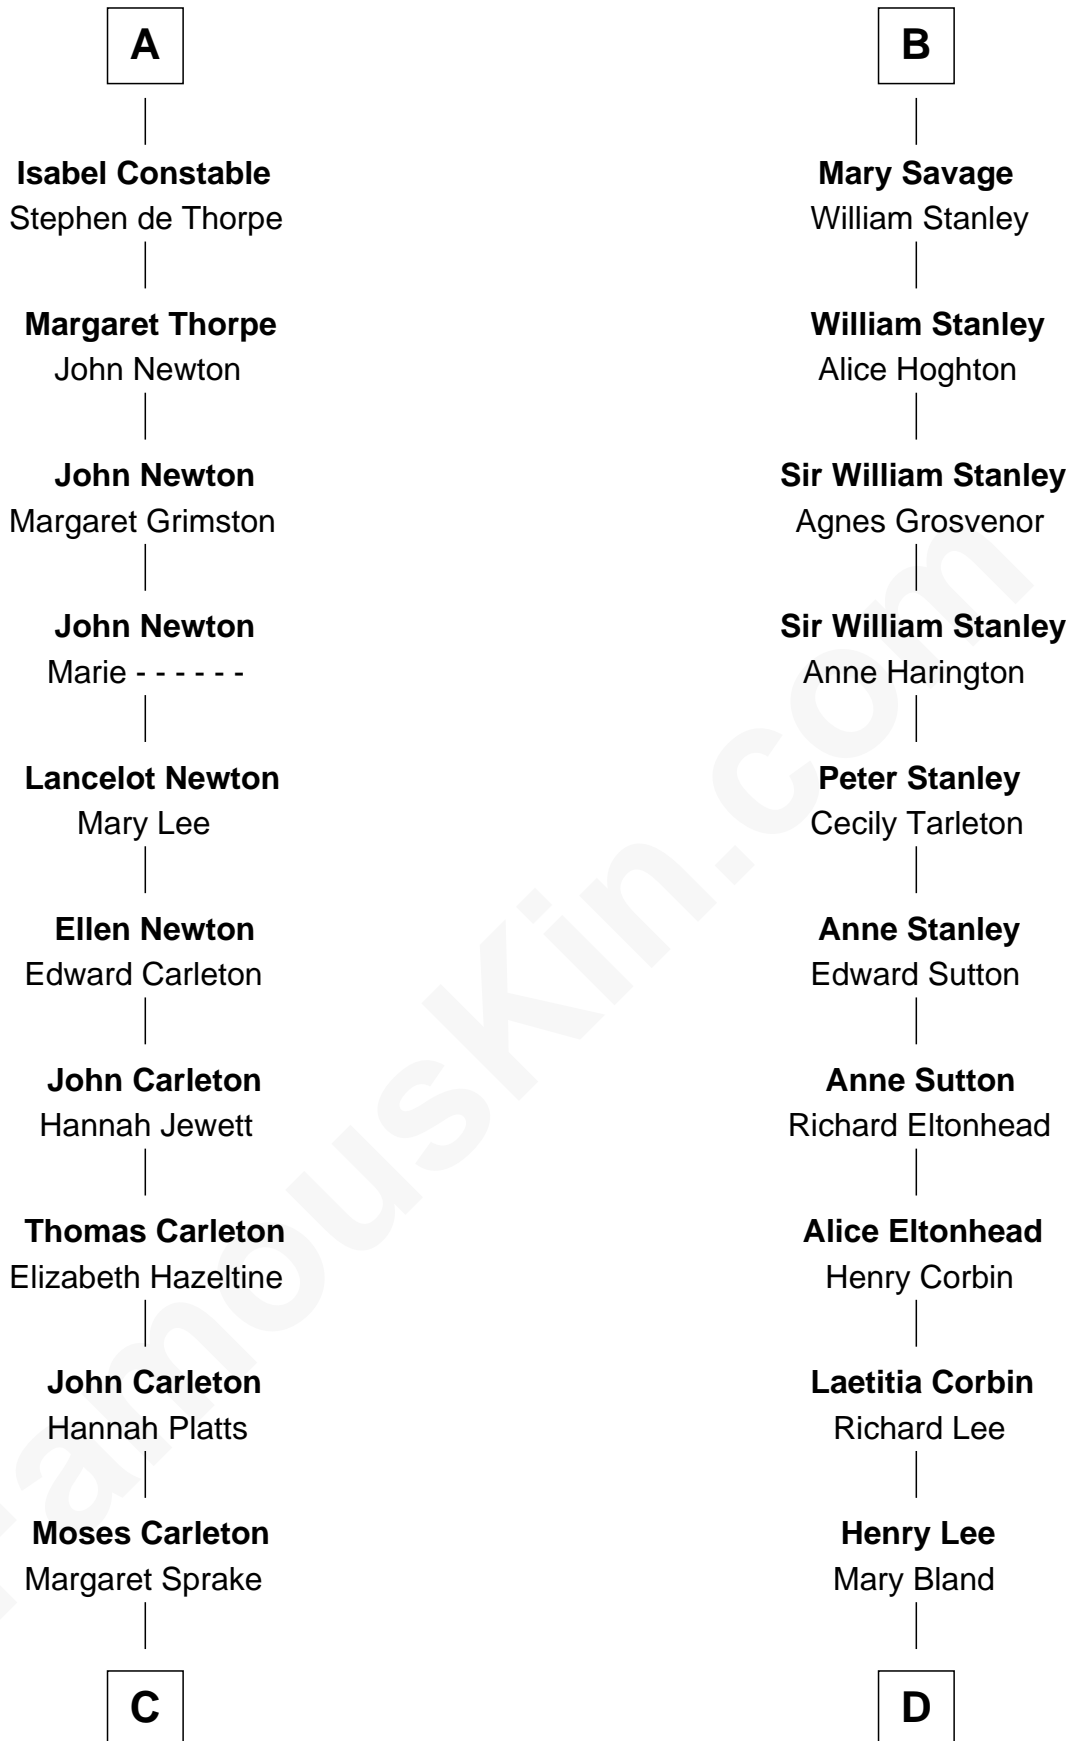

FamousKin.com Relationship Chart of

Charles A. Pillsbury

Co-Founder of C.A. Pillsbury Co.

19th cousin of

General Robert E. Lee

Confederate Army - U.S. Civil War

C

Henry Carleton

Polly Greeley

Margaret Sprague Carleton

George Alfred Pillsbury

Charles A. Pillsbury

Co-Founder of C.A. Pillsbury Co.

D

Col. Henry Lee

Lucy Grymes