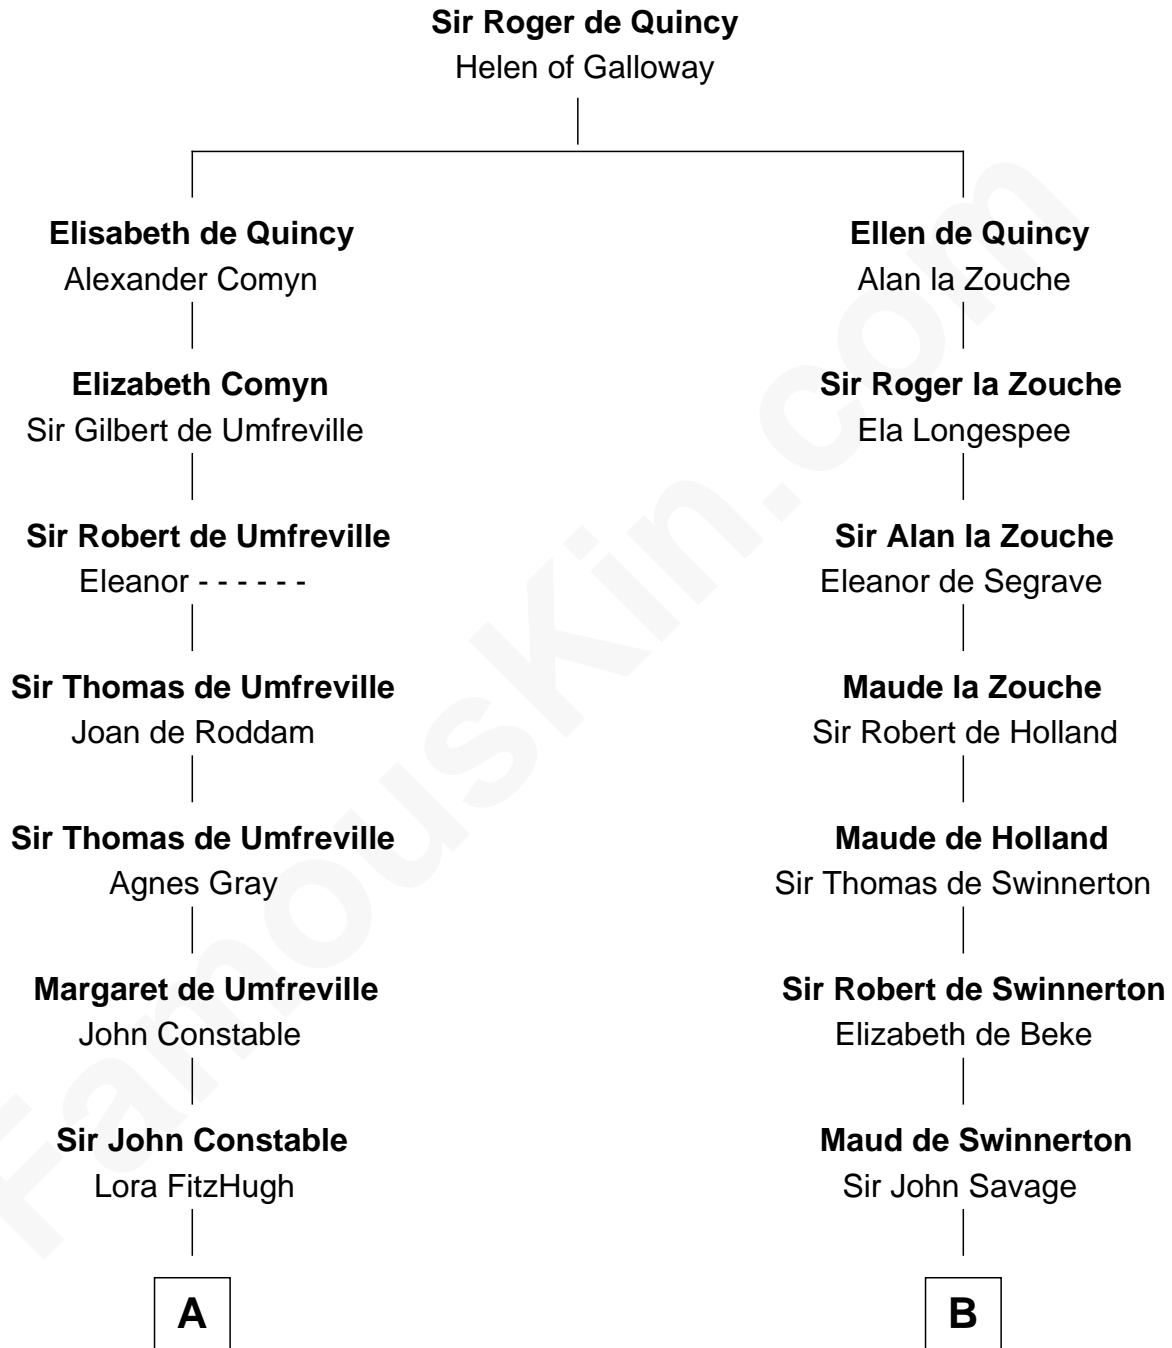

FamousKin.com Relationship Chart of

Charles A. Pillsbury

Co-Founder of C.A. Pillsbury Co.

19th cousin of

General Robert E. Lee

Confederate Army - U.S. Civil War

C

Henry Carleton