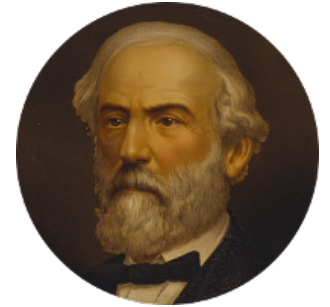

# FamousKin.com Relationship Chart of

**Charles A. Pillsbury**

*Co-Founder of C.A. Pillsbury Co.*

20th cousin of

**General Robert E. Lee**

*Confederate Army - U.S. Civil War*

**Sir Odinel de Umfreville**

Alice de Lucy

**C**

**Moses Carleton**  
Margaret Sprake

**Henry Carleton**  
Polly Greeley

**Margaret Sprague Carleton**  
George Alfred Pillsbury

**Charles A. Pillsbury**  
*Co-Founder of C.A. Pillsbury Co.*

**D**

**Col. Bernard Moore**  
Anne Catherine Spotswood