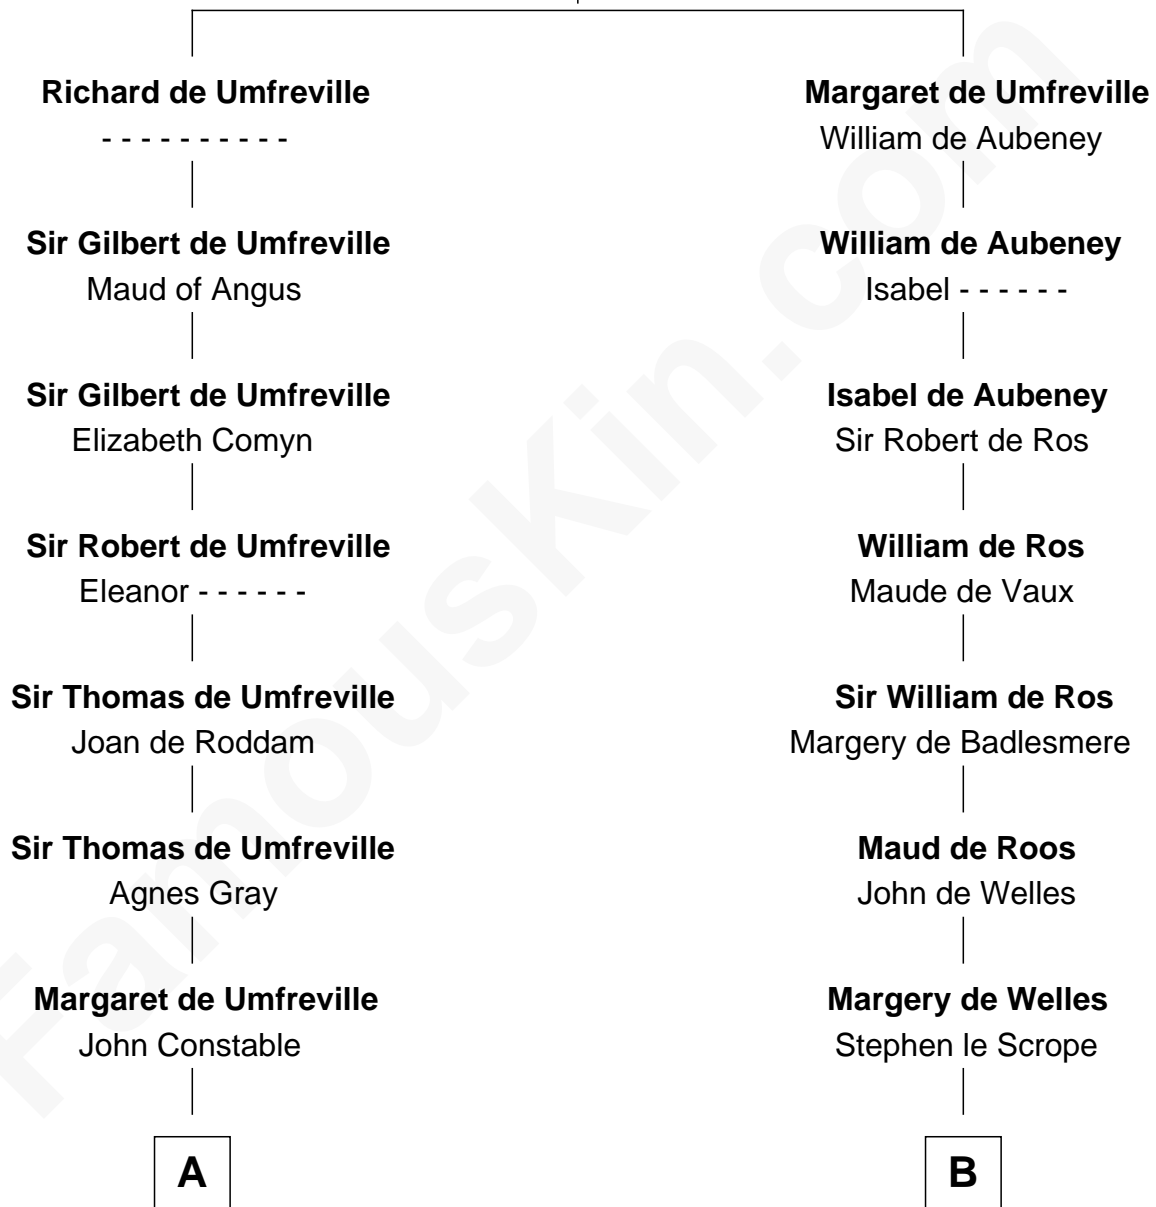

# FamousKin.com Relationship Chart of

**Charles A. Pillsbury**

*Co-Founder of C.A. Pillsbury Co.*

20th cousin of

**General Robert E. Lee**

*Confederate Army - U.S. Civil War*

**Sir Odinel de Umfreville**

Alice de Lucy

**C**

**Moses Carleton**  
Margaret Sprake

**Henry Carleton**  
Polly Greeley

**Margaret Sprague Carleton**  
George Alfred Pillsbury

**Charles A. Pillsbury**  
*Co-Founder of C.A. Pillsbury Co.*

**D**

**Col. Bernard Moore**  
Anne Catherine Spotswood