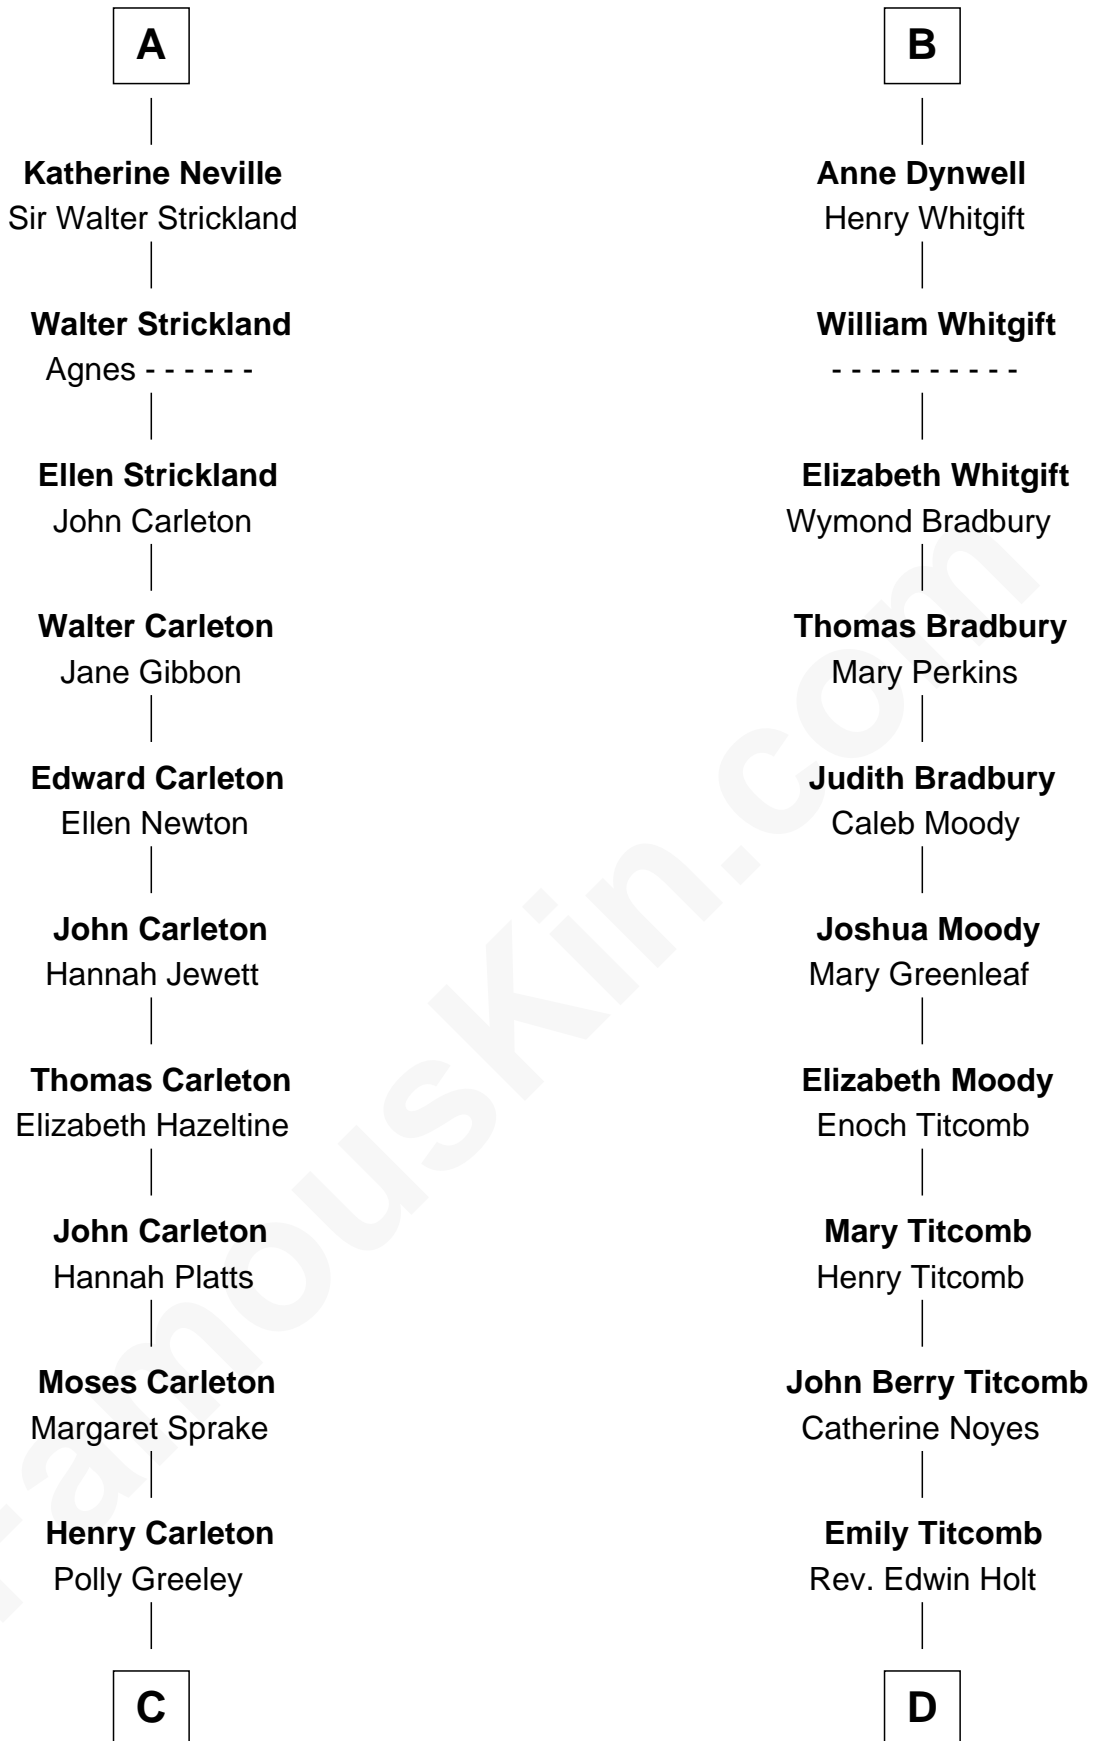

FamousKin.com

Relationship Chart of

Charles A. Pillsbury

Co-Founder of C.A. Pillsbury Co.

18th cousin 3 times removed of

Linda Hamilton

TV and Movie Actress

C

Margaret Sprague Carleton

George Alfred Pillsbury

Charles A. Pillsbury

Co-Founder of C.A. Pillsbury Co.

D

Stephen P. Holt

Aurelia Morgan Grimes

Taylor Holt

Frances Kyle

Dr. Richard Huckstep Holt

Mildred Alberta Derby

Barbara Kyle Holt

Dr. Carroll Stanford Hamilton

Linda Hamilton

TV and Movie Actress