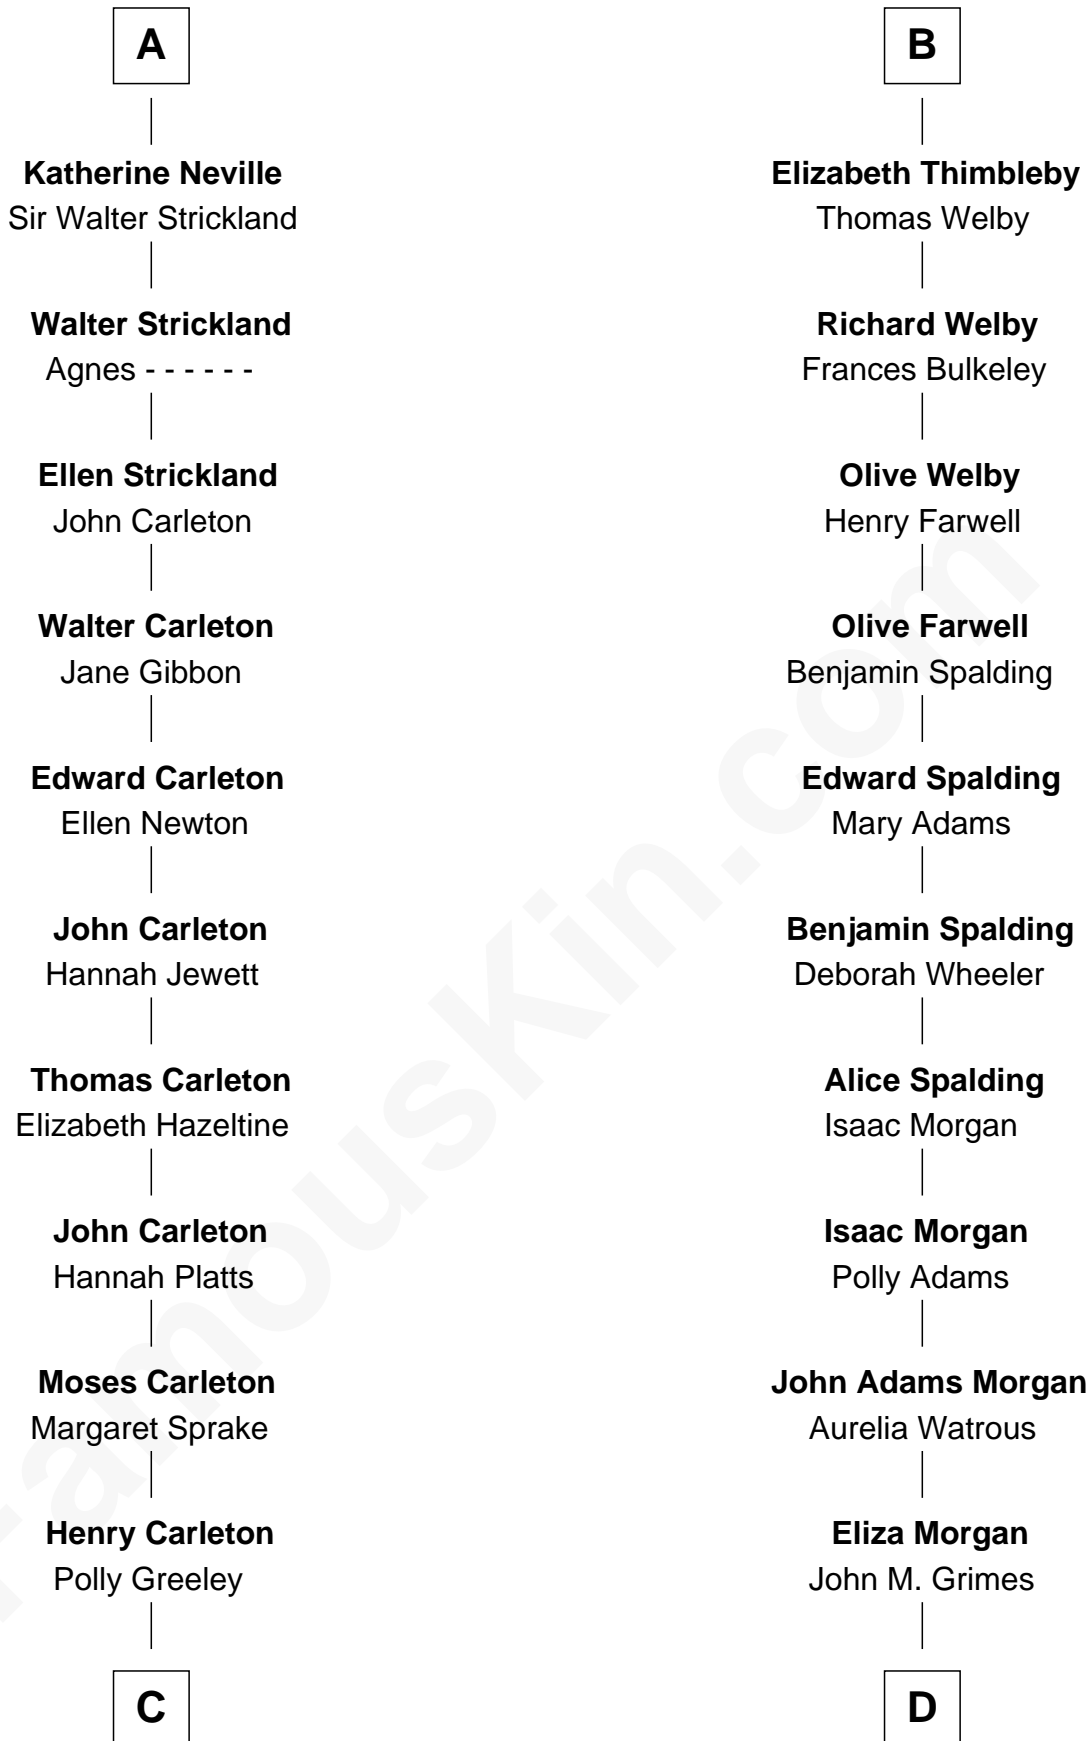

## Relationship Chart of

**Charles A. Pillsbury**

*Co-Founder of C.A. Pillsbury Co.*

18th cousin 3 times removed of

**Linda Hamilton**

*TV and Movie Actress*

**C**

**Margaret Sprague Carleton**

George Alfred Pillsbury

**Charles A. Pillsbury**

*Co-Founder of C.A. Pillsbury Co.*

**D**

**Aurelia Morgan Grimes**

Stephen P. Holt

**Taylor Holt**

Frances Kyle

**Dr. Richard Huckstep Holt**

Mildred Alberta Derby

**Barbara Kyle Holt**

Dr. Carroll Stanford Hamilton

**Linda Hamilton**

*TV and Movie Actress*