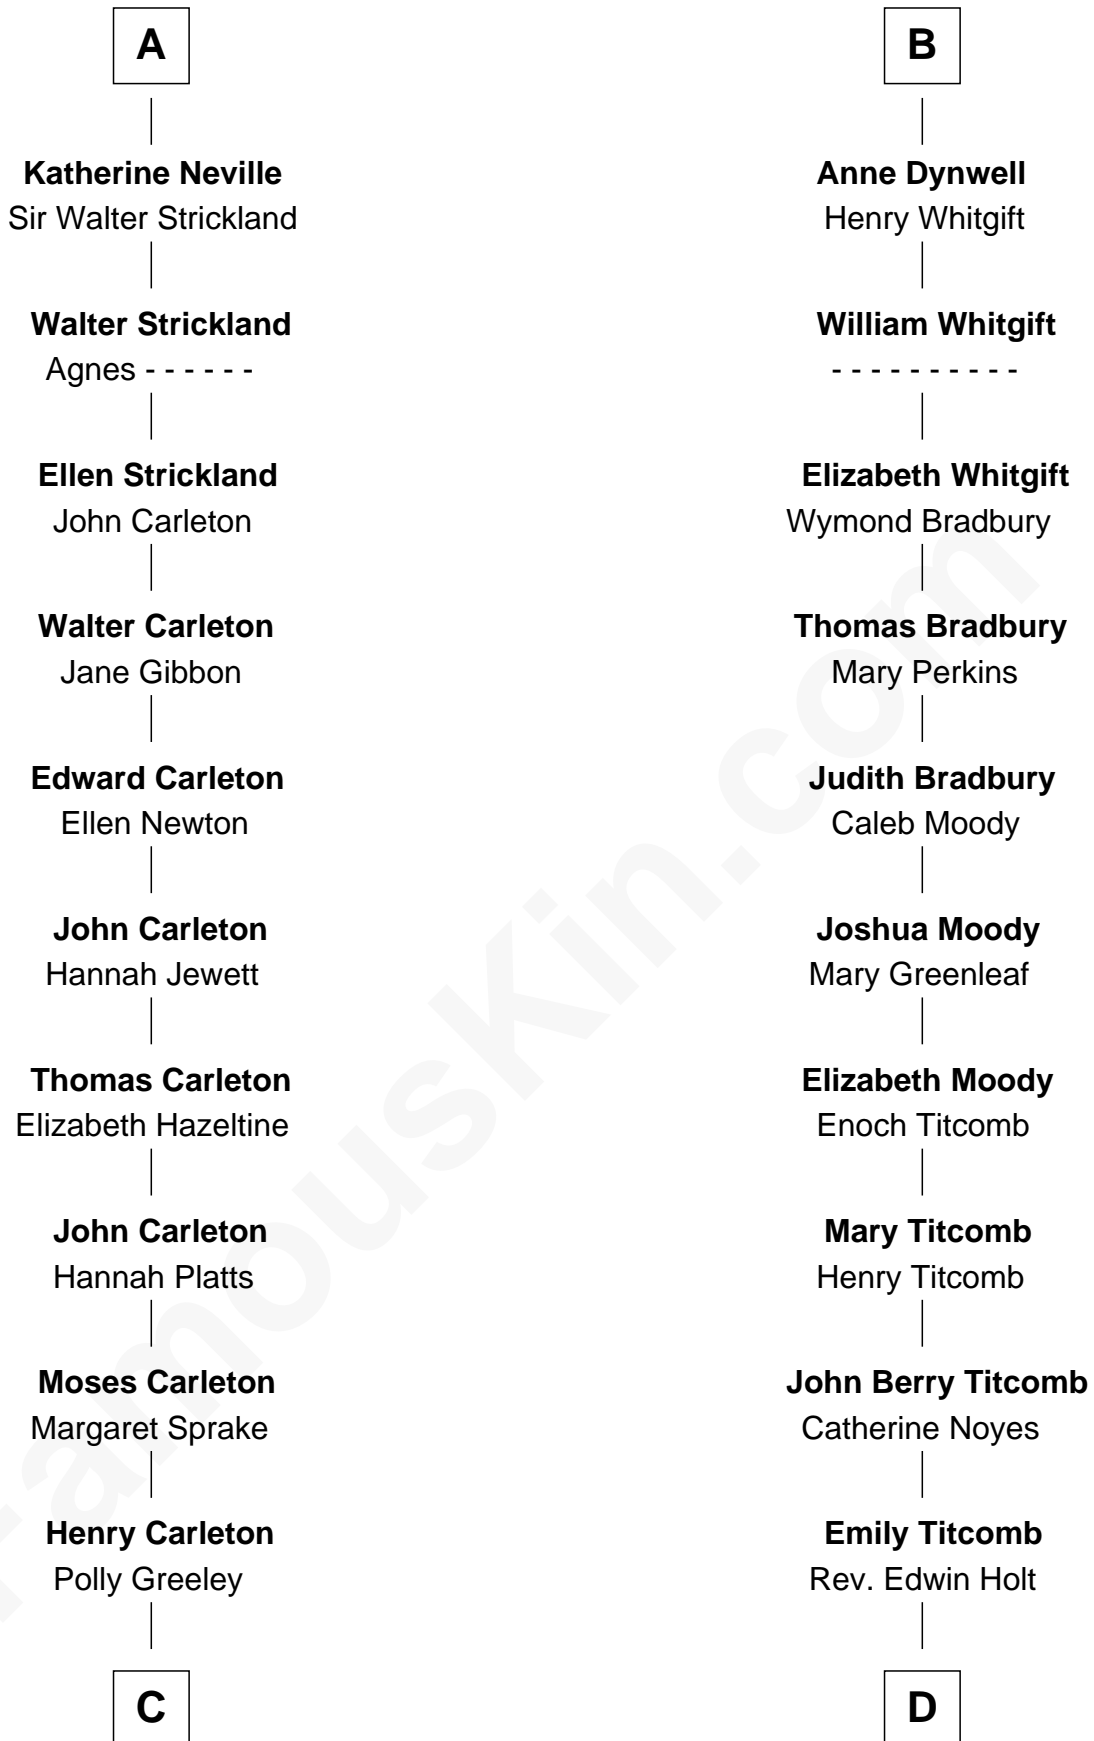

## Relationship Chart of

**Charles A. Pillsbury**

*Co-Founder of C.A. Pillsbury Co.*

18th cousin 3 times removed of

**Linda Hamilton**

*TV and Movie Actress*

**Sir Henry de Percy**

Idoine de Clifford

**C**

**Margaret Sprague Carleton**

George Alfred Pillsbury

**Charles A. Pillsbury**

*Co-Founder of C.A. Pillsbury Co.*

**D**

**Stephen P. Holt**

Aurelia Morgan Grimes

**Taylor Holt**

Frances Kyle

**Dr. Richard Huckstep Holt**

Mildred Alberta Derby

**Barbara Kyle Holt**

Dr. Carroll Stanford Hamilton

**Linda Hamilton**

*TV and Movie Actress*