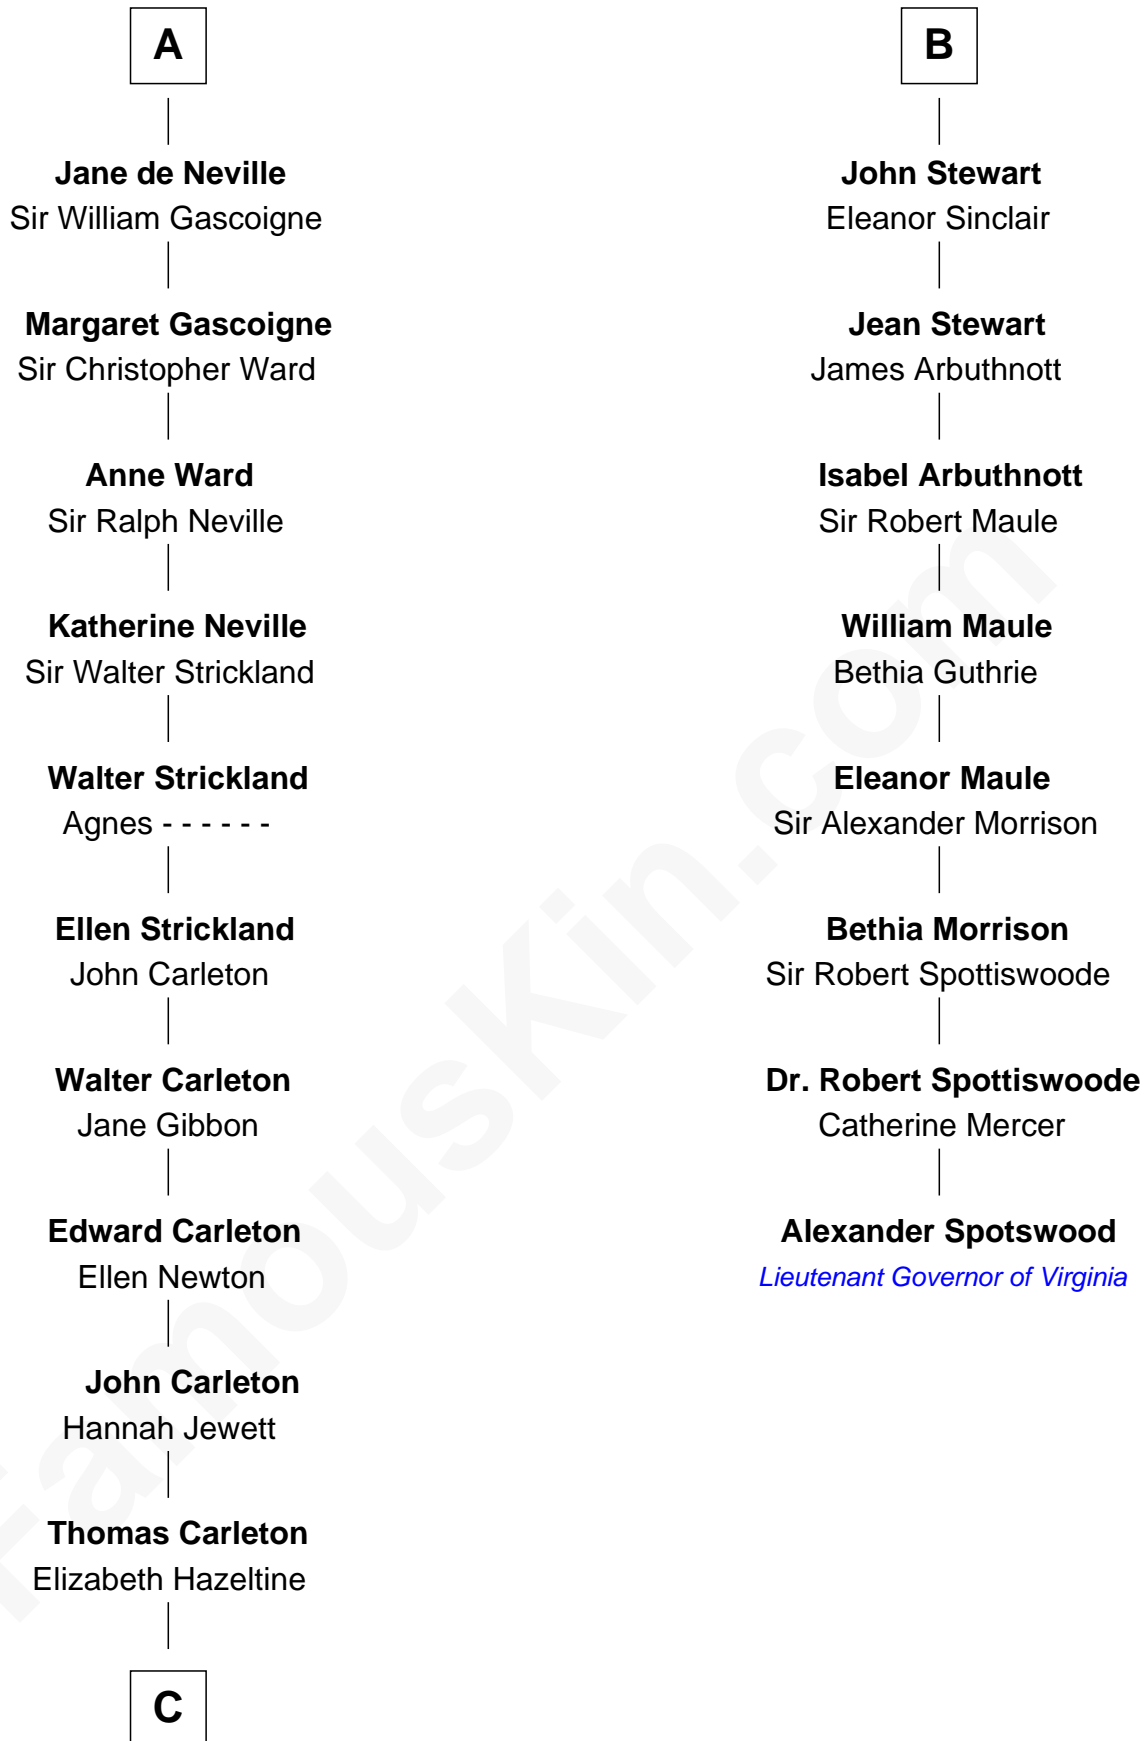

FamousKin.com Relationship Chart of

Charles A. Pillsbury

Co-Founder of C.A. Pillsbury Co.

14th cousin 7 times removed of

Alexander Spotswood

Lieutenant Governor of Virginia

Alan la Zouche

Ellen de Quincy

C

—
John Carleton
Hannah Platts

—
Moses Carleton
Margaret Sprake

—
Henry Carleton
Polly Greeley

—
Margaret Sprague Carleton
George Alfred Pillsbury

—
Charles A. Pillsbury
Co-Founder of C.A. Pillsbury Co.

FamousKin.com