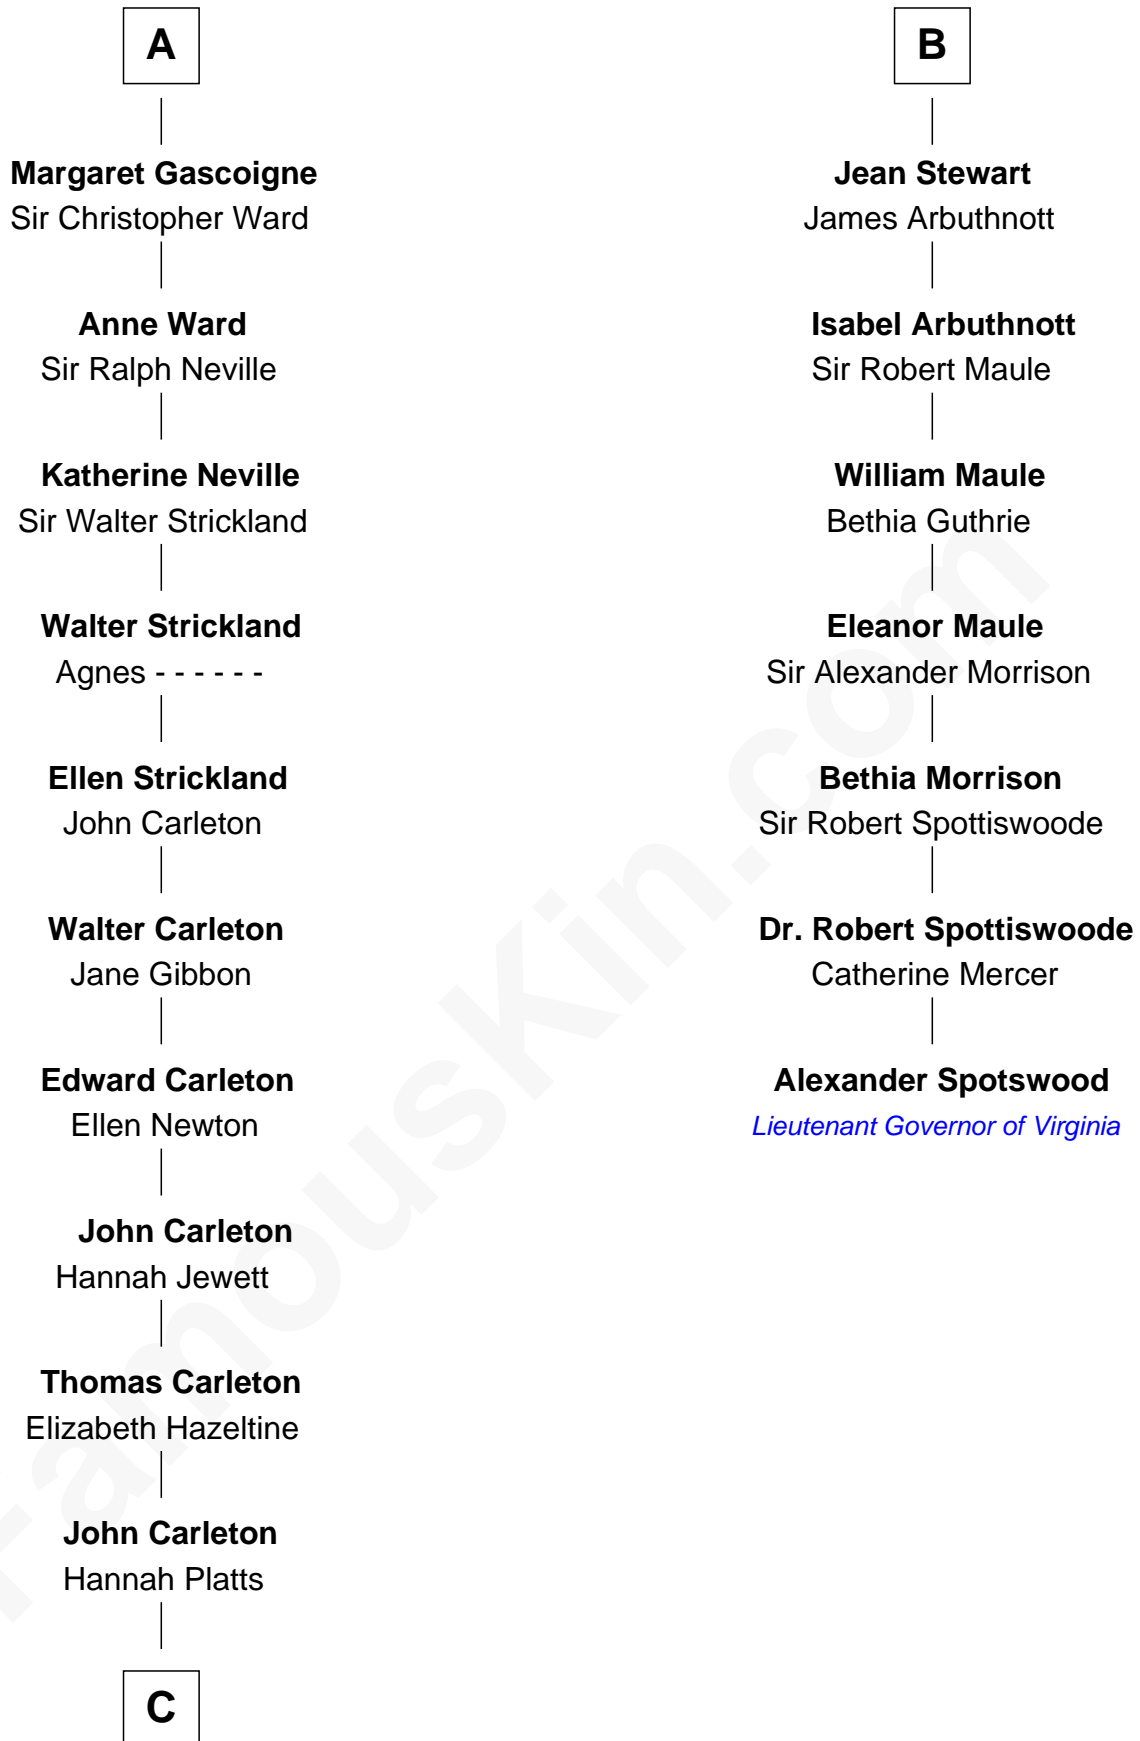

FamousKin.com

Relationship Chart of

Charles A. Pillsbury

Co-Founder of C.A. Pillsbury Co.

13th cousin 7 times removed of

Alexander Spotswood

Lieutenant Governor of Virginia

C

—
Moses Carleton
Margaret Sprake

—
Henry Carleton
Polly Greeley

—
Margaret Sprague Carleton
George Alfred Pillsbury

—
Charles A. Pillsbury
Co-Founder of C.A. Pillsbury Co.

FamousKin.com