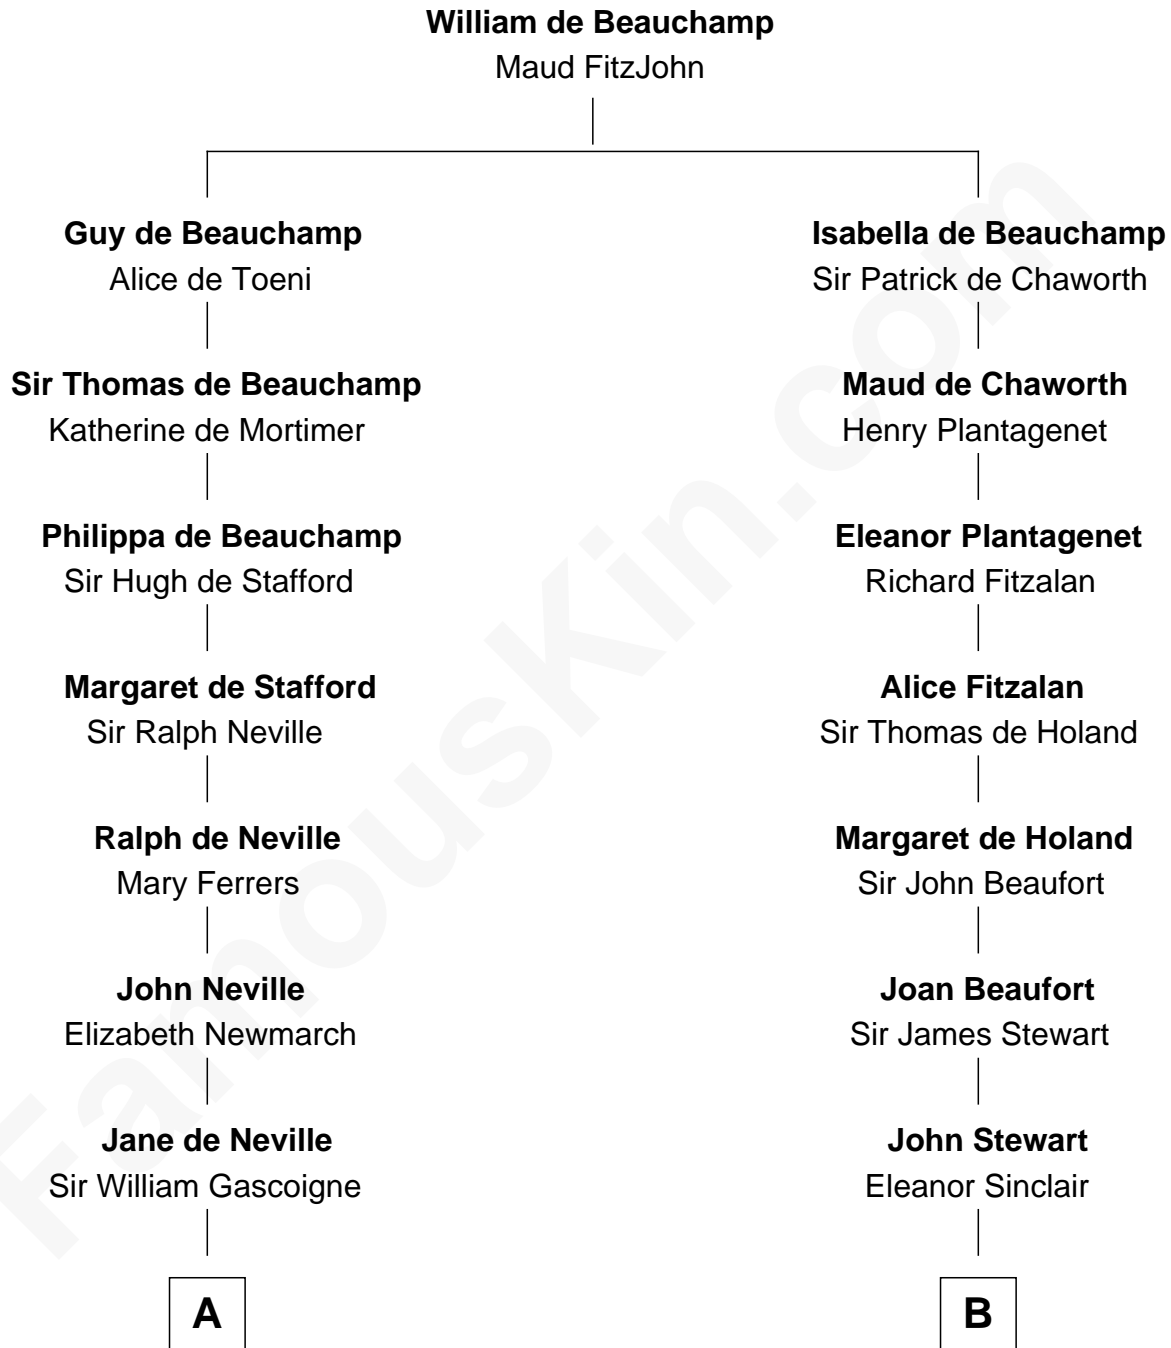

FamousKin.com

Relationship Chart of

Charles A. Pillsbury

Co-Founder of C.A. Pillsbury Co.

13th cousin 7 times removed of

Alexander Spotswood

Lieutenant Governor of Virginia

C

—
Moses Carleton
Margaret Sprake

—
Henry Carleton
Polly Greeley

—
Margaret Sprague Carleton
George Alfred Pillsbury

—
Charles A. Pillsbury
Co-Founder of C.A. Pillsbury Co.

FamousKin.com