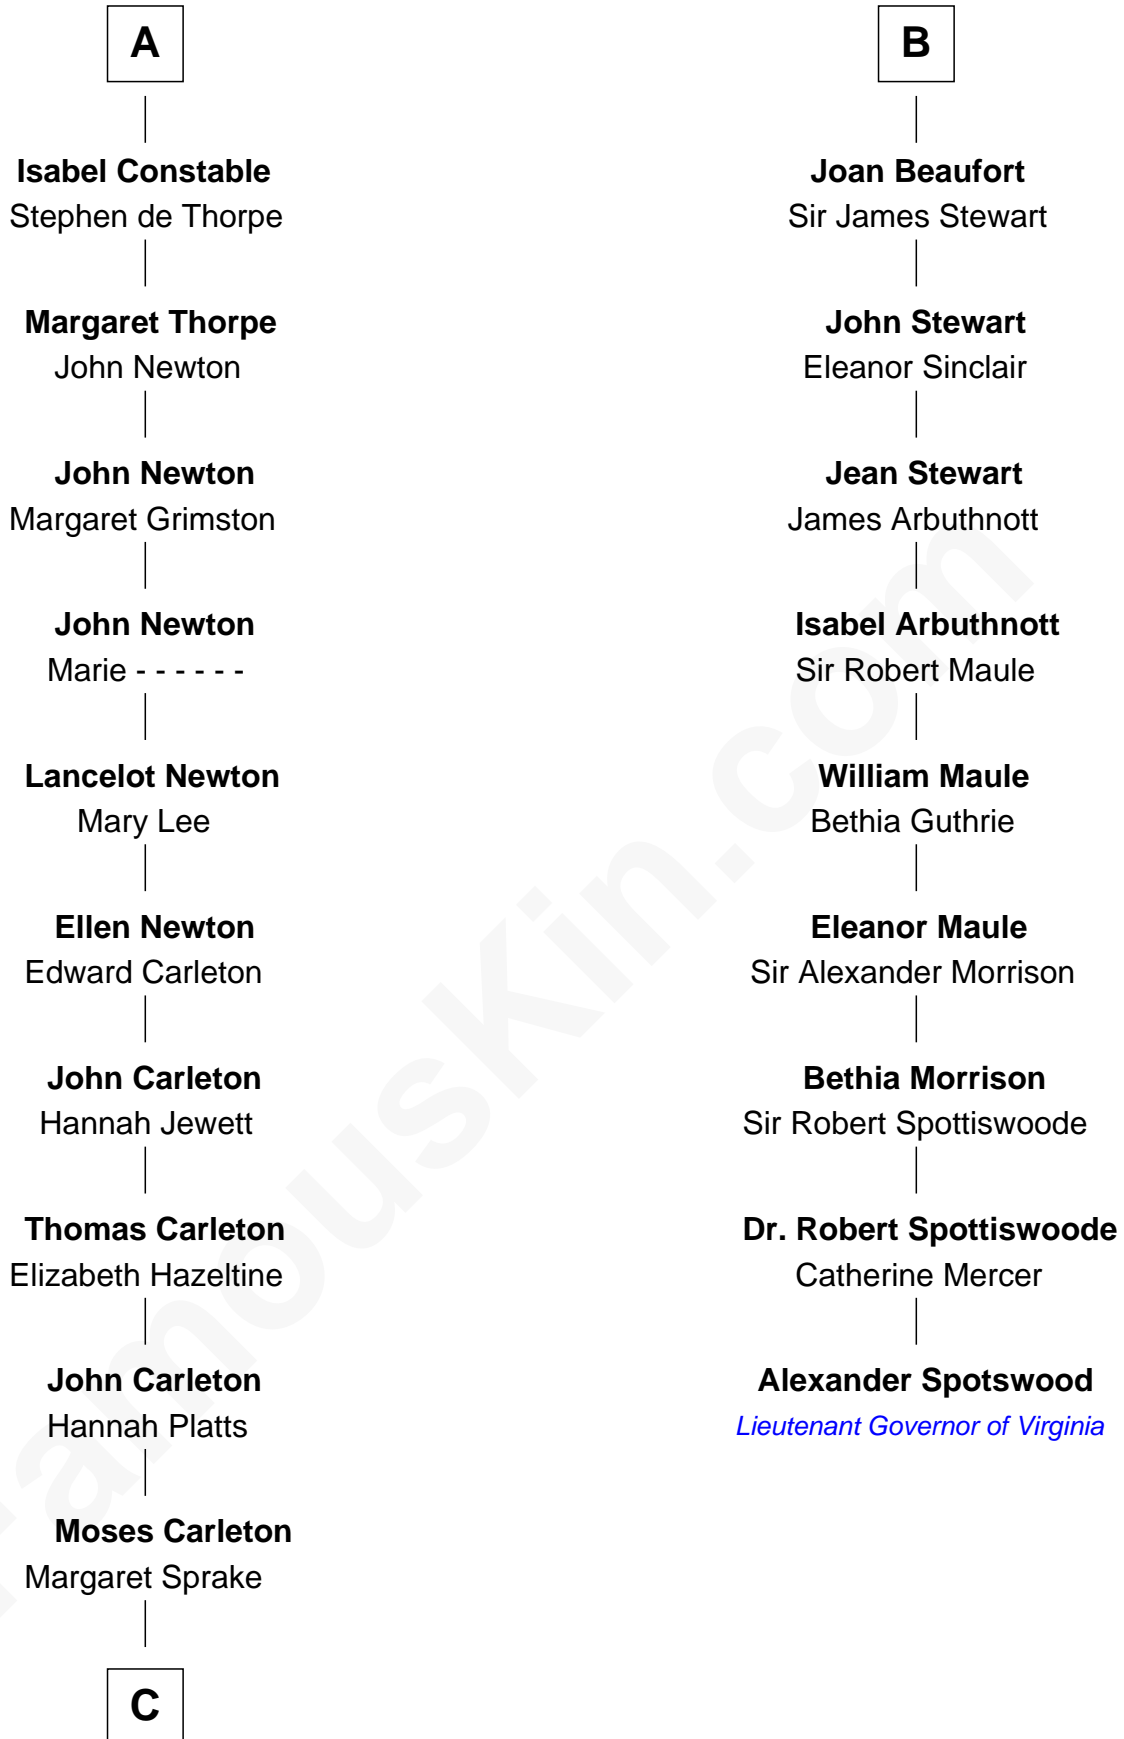

FamousKin.com Relationship Chart of

Charles A. Pillsbury

Co-Founder of C.A. Pillsbury Co.

15th cousin 4 times removed of

Alexander Spotswood

Lieutenant Governor of Virginia

C

Henry Carleton

Polly Greeley

Margaret Sprague Carleton

George Alfred Pillsbury

Charles A. Pillsbury

Co-Founder of C.A. Pillsbury Co.

FamousKin.com