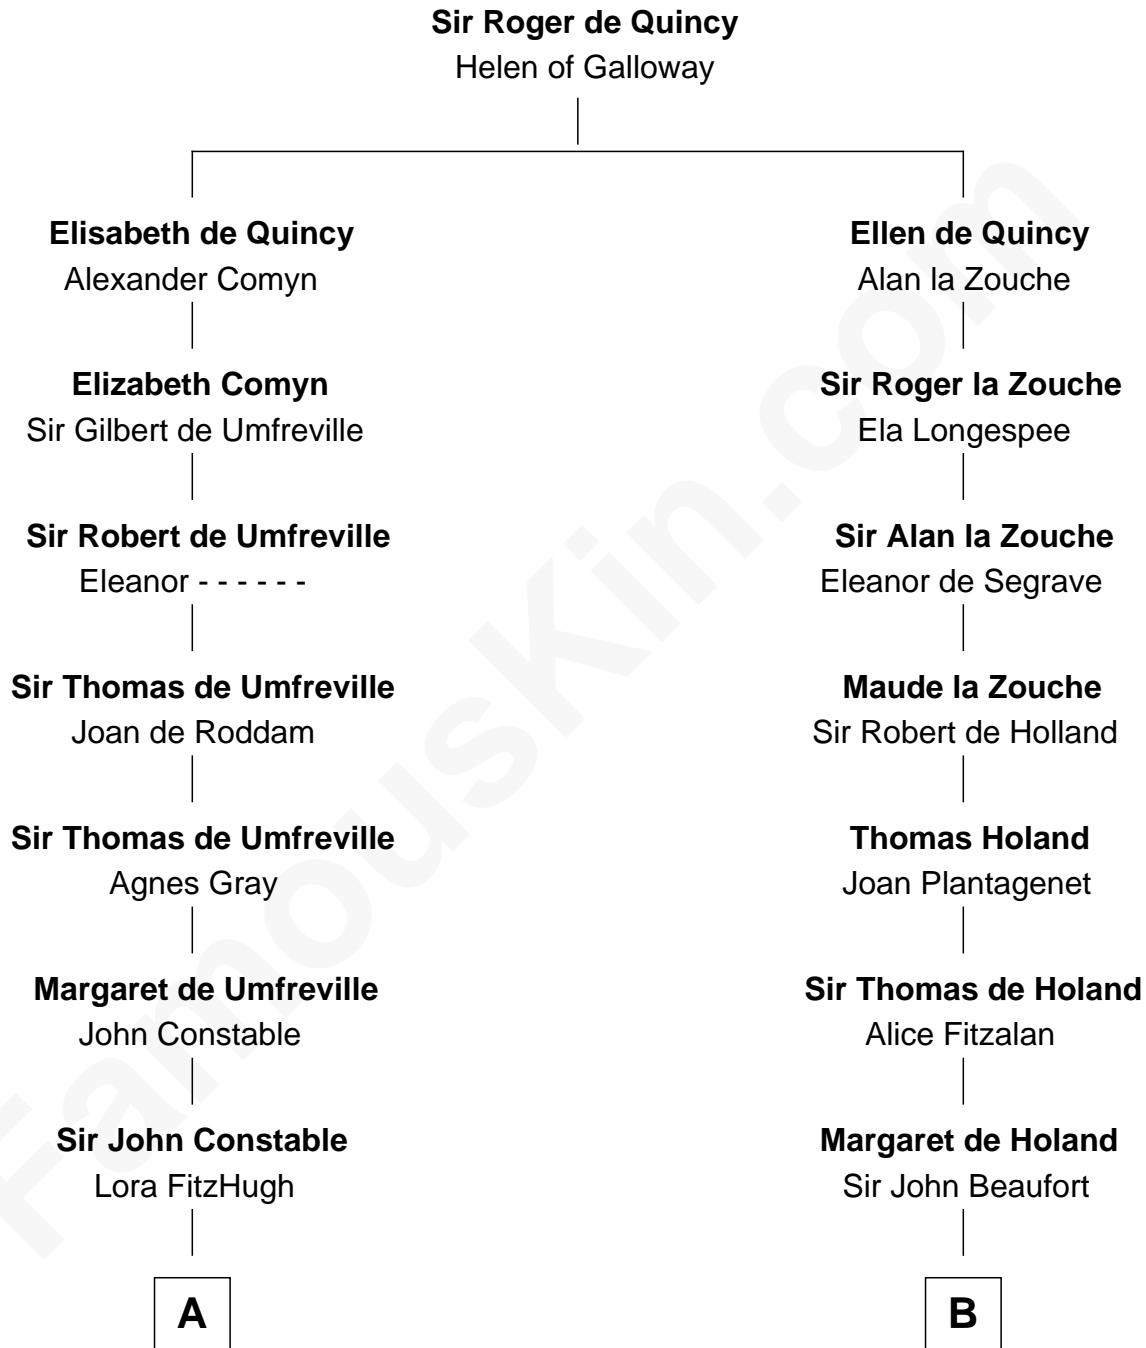

FamousKin.com Relationship Chart of

Charles A. Pillsbury

Co-Founder of C.A. Pillsbury Co.

15th cousin 4 times removed of

Alexander Spotswood

Lieutenant Governor of Virginia

C

Henry Carleton