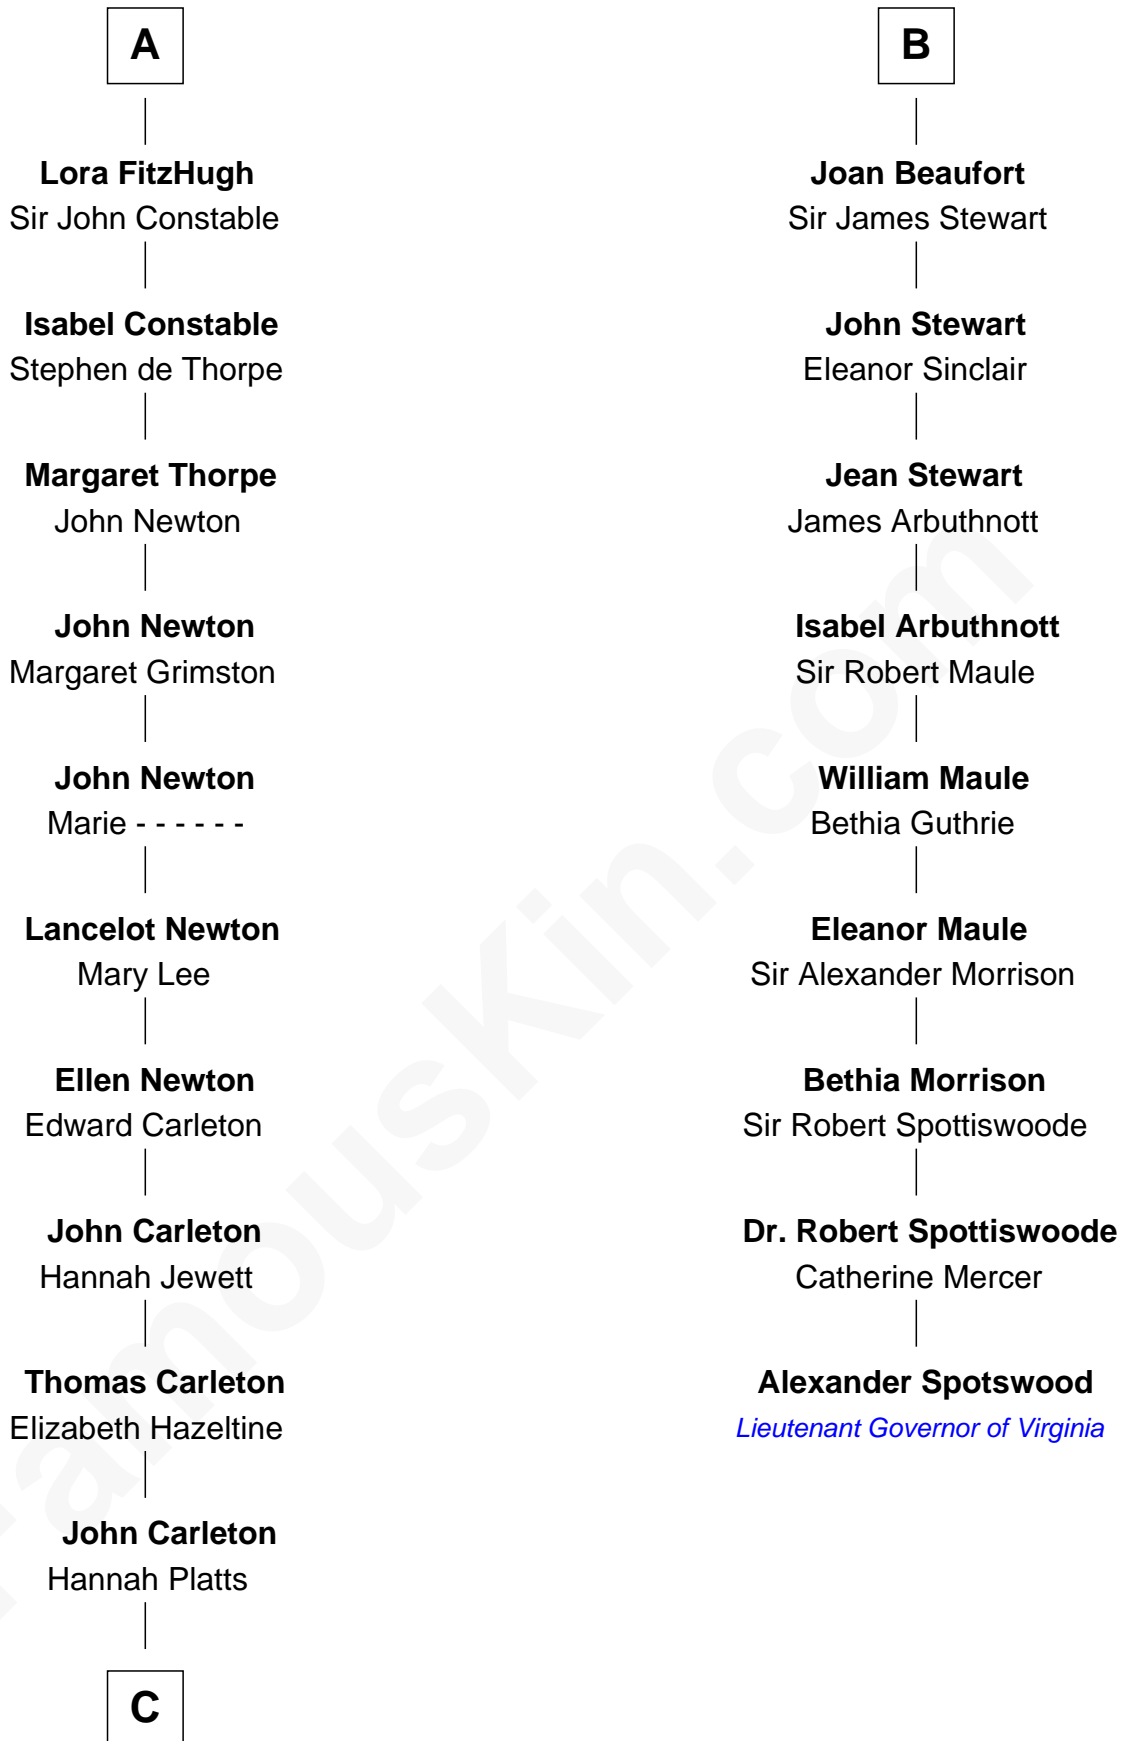

FamousKin.com Relationship Chart of

Charles A. Pillsbury

Co-Founder of C.A. Pillsbury Co.

15th cousin 5 times removed of

Alexander Spotswood

Lieutenant Governor of Virginia

Sir William Longespee

Ela of Salisbury

C

—
Moses Carleton
Margaret Sprake

—
Henry Carleton
Polly Greeley

—
Margaret Sprague Carleton
George Alfred Pillsbury

—
Charles A. Pillsbury
Co-Founder of C.A. Pillsbury Co.

FamousKin.com