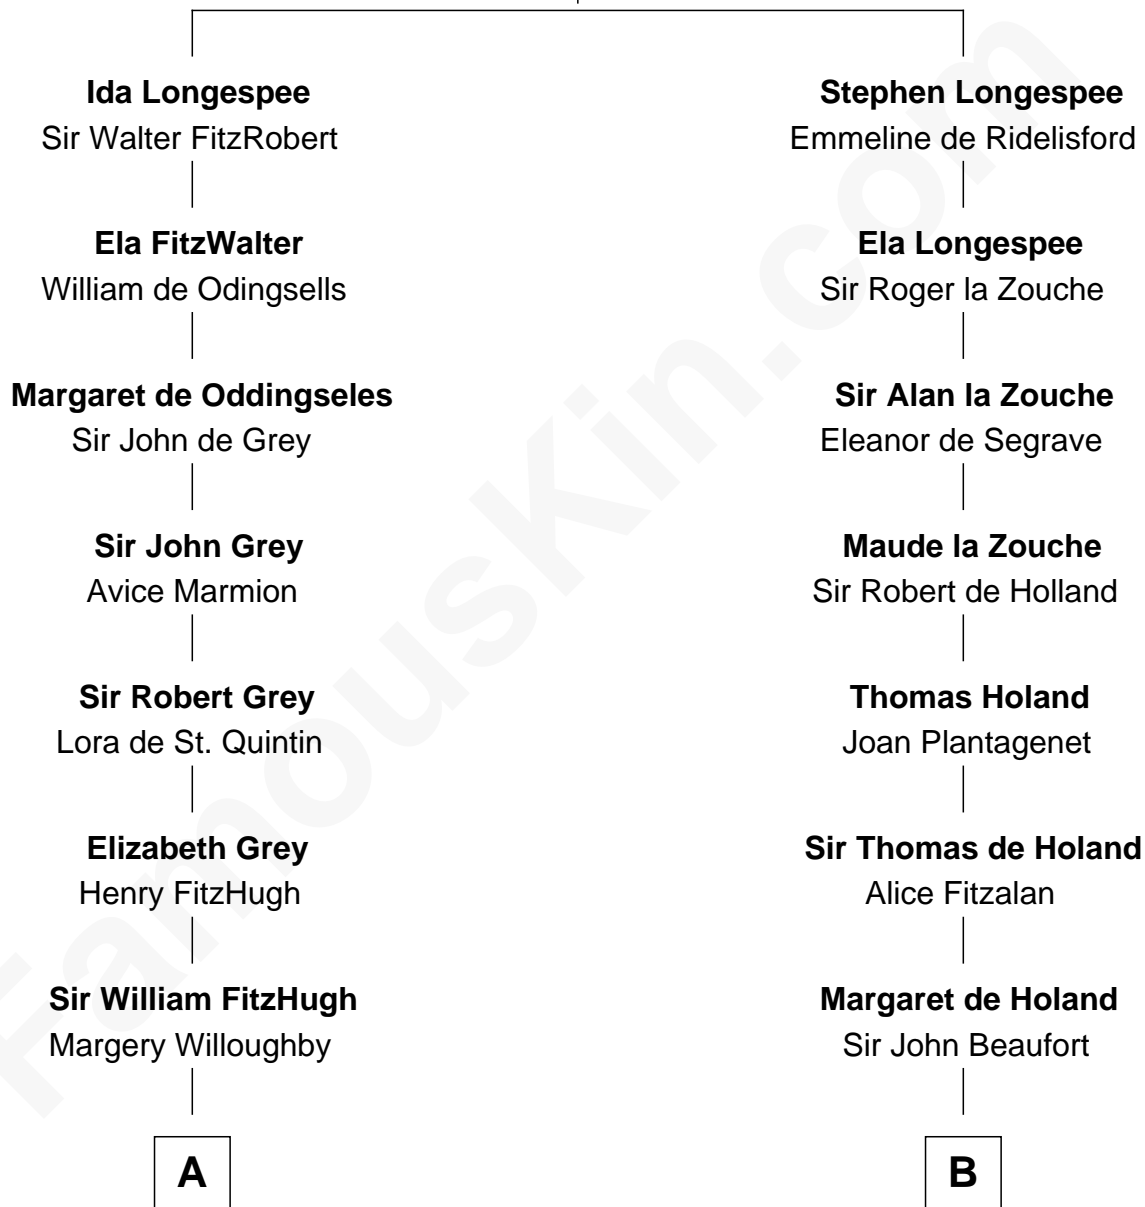

FamousKin.com Relationship Chart of

Charles A. Pillsbury

Co-Founder of C.A. Pillsbury Co.

15th cousin 5 times removed of

Alexander Spotswood

Lieutenant Governor of Virginia

Sir William Longespee

Ela of Salisbury

C

—
Moses Carleton
Margaret Sprake

—
Henry Carleton
Polly Greeley

—
Margaret Sprague Carleton
George Alfred Pillsbury

—
Charles A. Pillsbury
Co-Founder of C.A. Pillsbury Co.

FamousKin.com