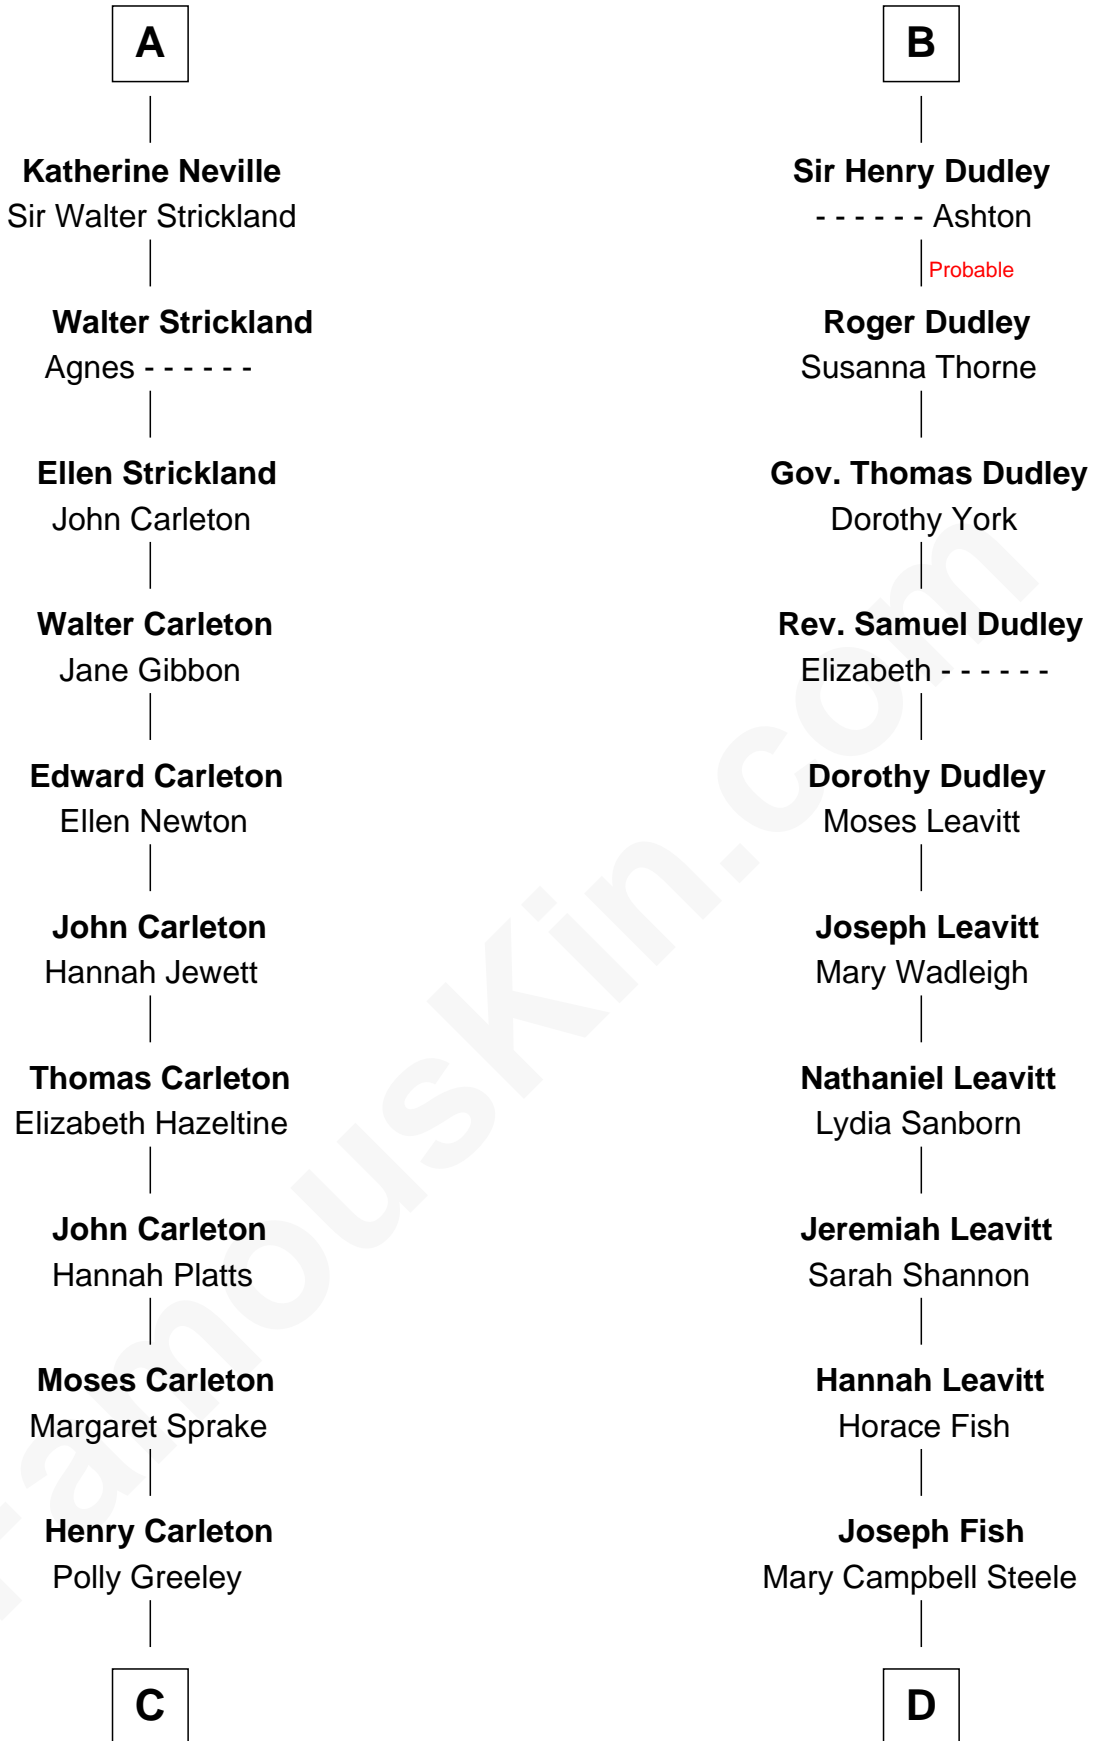

## Relationship Chart of

**Charles A. Pillsbury**

*Co-Founder of C.A. Pillsbury Co.*

18th cousin 3 times removed of

**Keri Russell**

*TV and Movie Actress*

**Ralph de Stafford**

Margaret de Audley

**Margaret Gascoigne**  
Sir Christopher Ward

**Anne Ward**  
Sir Ralph Neville

**A**

**Beatrice de Stafford**  
Thomas de Ros

**Margaret de Ros**  
Sir Reynold Grey

**Margaret Grey**  
Sir William Bonville

**William Bonville**  
Elizabeth Harington

**William Bonville**  
Katherine Neville

**Cecily Bonville**  
Thomas Grey

**Cecily Grey**  
Sir John Sutton

**B**

**C**

**Margaret Sprague Carleton**

George Alfred Pillsbury