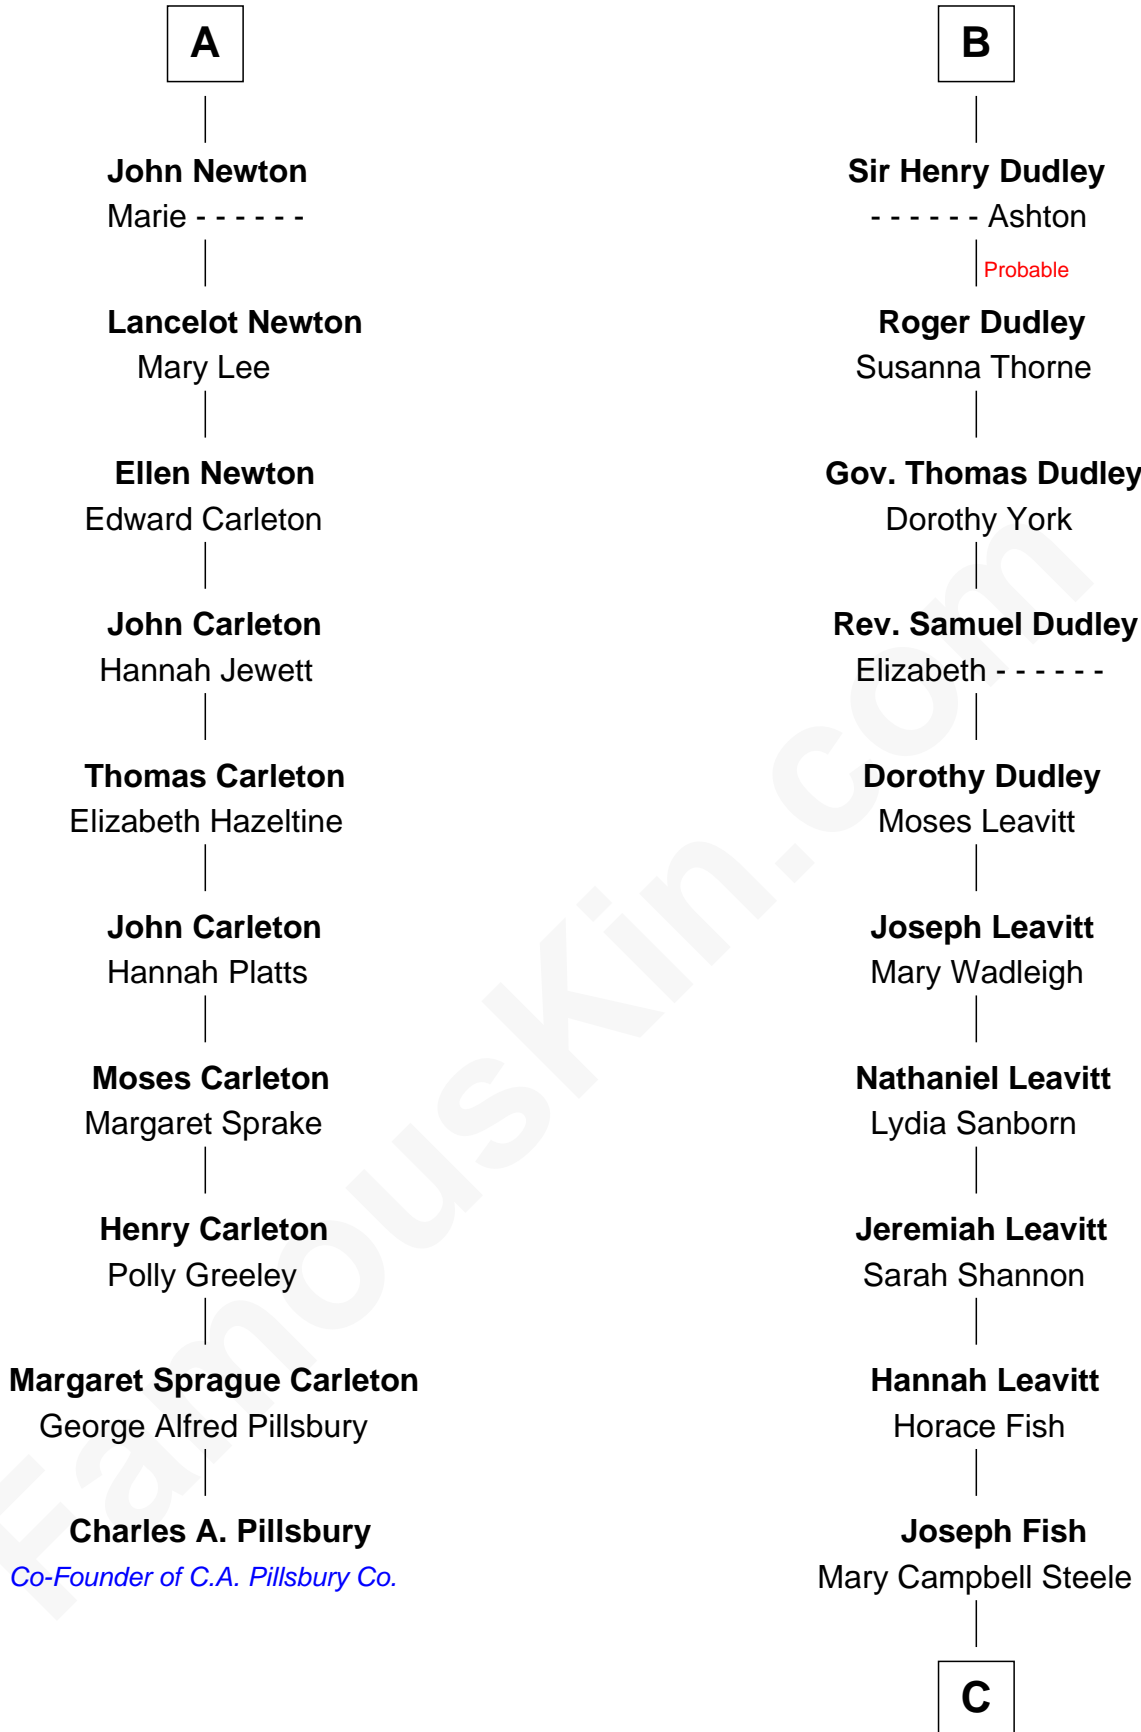

FamousKin.com Relationship Chart of

Charles A. Pillsbury

Co-Founder of C.A. Pillsbury Co.

16th cousin 5 times removed of

Keri Russell

TV and Movie Actress

Edmund Fitzalan

Alice de Warenne

C

John Lazelle Fish

Melvina Cheney

Karl Joseph Fish

Mary Emma McNeil

Emma Inez Fish

Kermit Sylvester Stephens

Stephanie Stephens

David Harold Russell

Keri Russell

TV and Movie Actress