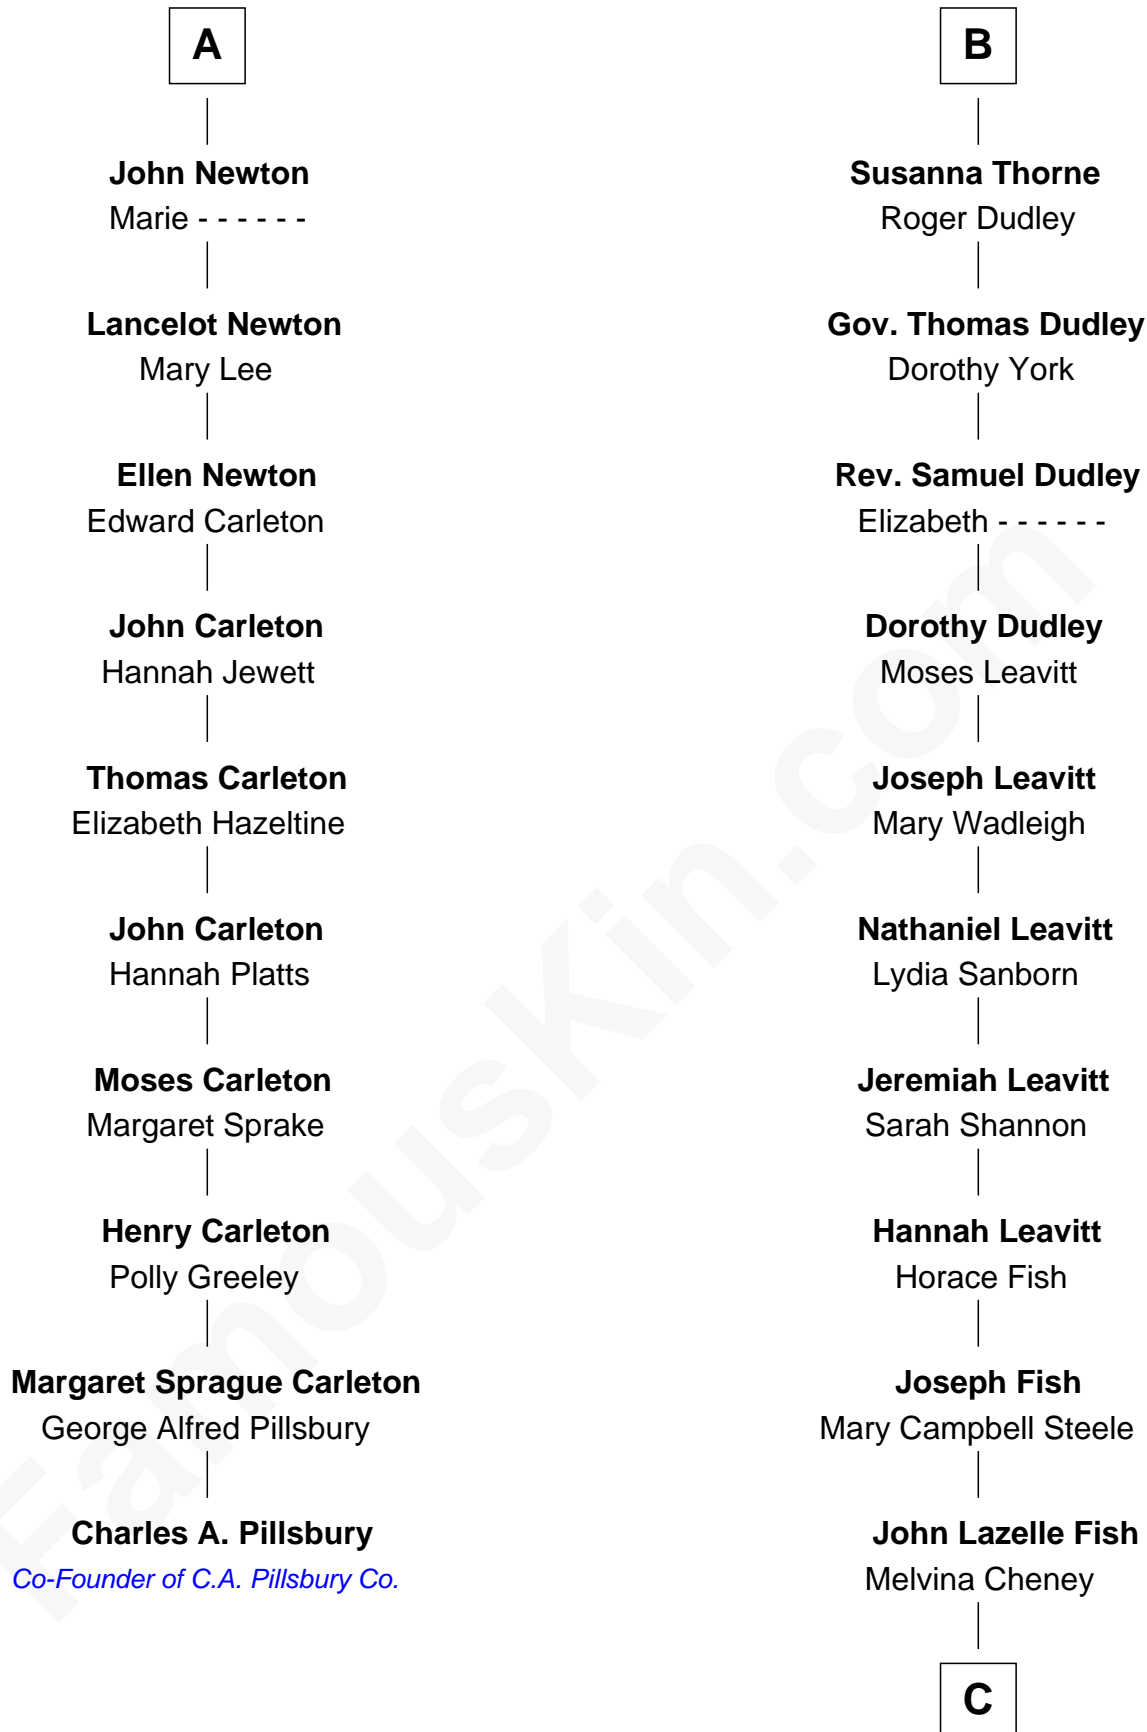

## Relationship Chart of

### Charles A. Pillsbury

Co-Founder of C.A. Pillsbury Co.

16th cousin 4 times removed of

**Keri Russell**

TV and Movie Actress

**Sir John Grey**

Avice Marmion

**C**

—  
**Karl Joseph Fish**  
Mary Emma McNeil

—  
**Emma Inez Fish**  
Kermit Sylvester Stephens

—  
**Stephanie Stephens**  
David Harold Russell

—  
**Keri Russell**  
*TV and Movie Actress*