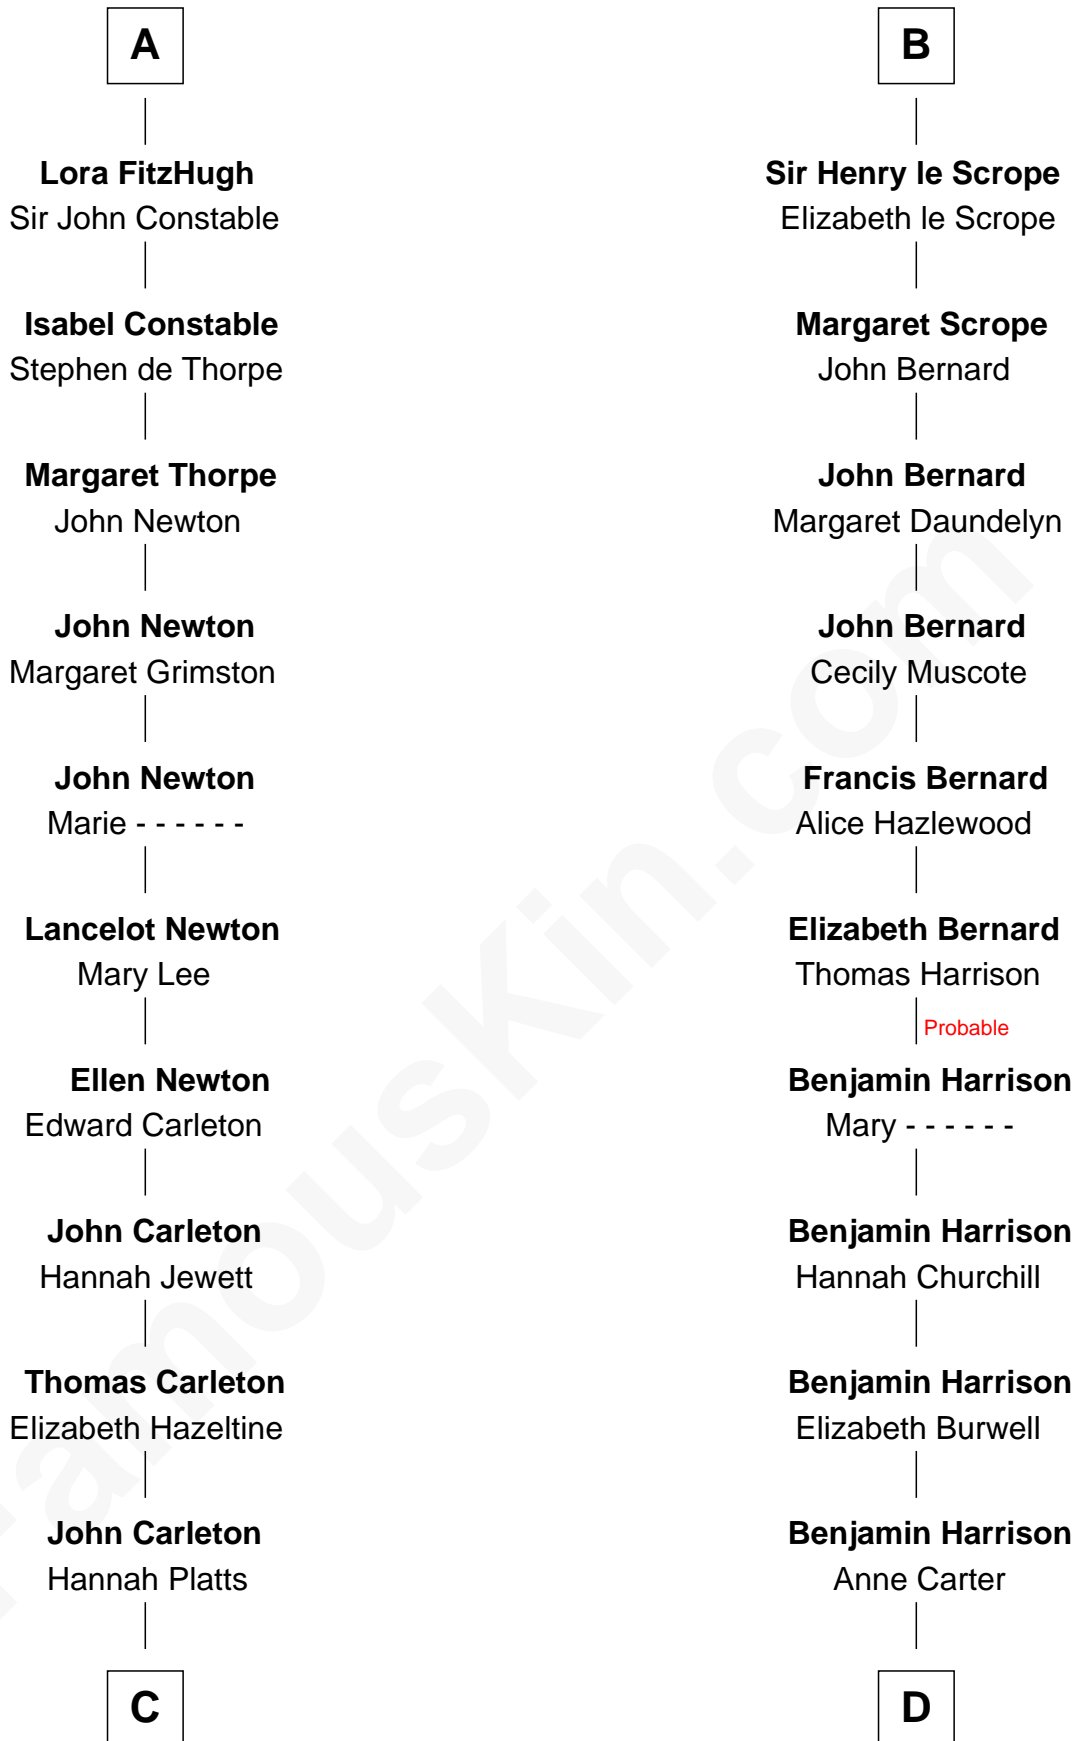

# FamousKin.com Relationship Chart of

**Charles A. Pillsbury**

*Co-Founder of C.A. Pillsbury Co.*

18th cousin 2 times removed of

**William Henry Harrison**

*9th U.S. President*

**Sir Roger de Somery**

Nichole d'Aubenev

**Sir Roger le Strange**

Aline Fitzalan

**Lucy le Strange**

Sir William Willoughby

**Margery Willoughby**

Sir William FitzHugh

**A**

**Margaret de Somery**

Philippa de Beauchamp

**Margaret de Stafford**

Sir Ralph Neville

**Margaret de Neville**

Sir Richard Scrope

**B**

**C**

**Moses Carleton**  
Margaret Sprake

**Henry Carleton**  
Polly Greeley

**Margaret Sprague Carleton**  
George Alfred Pillsbury

**Charles A. Pillsbury**  
*Co-Founder of C.A. Pillsbury Co.*

**D**

**Benjamin Harrison**  
Elizabeth Bassett

**William Henry Harrison**  
*9th U.S. President*