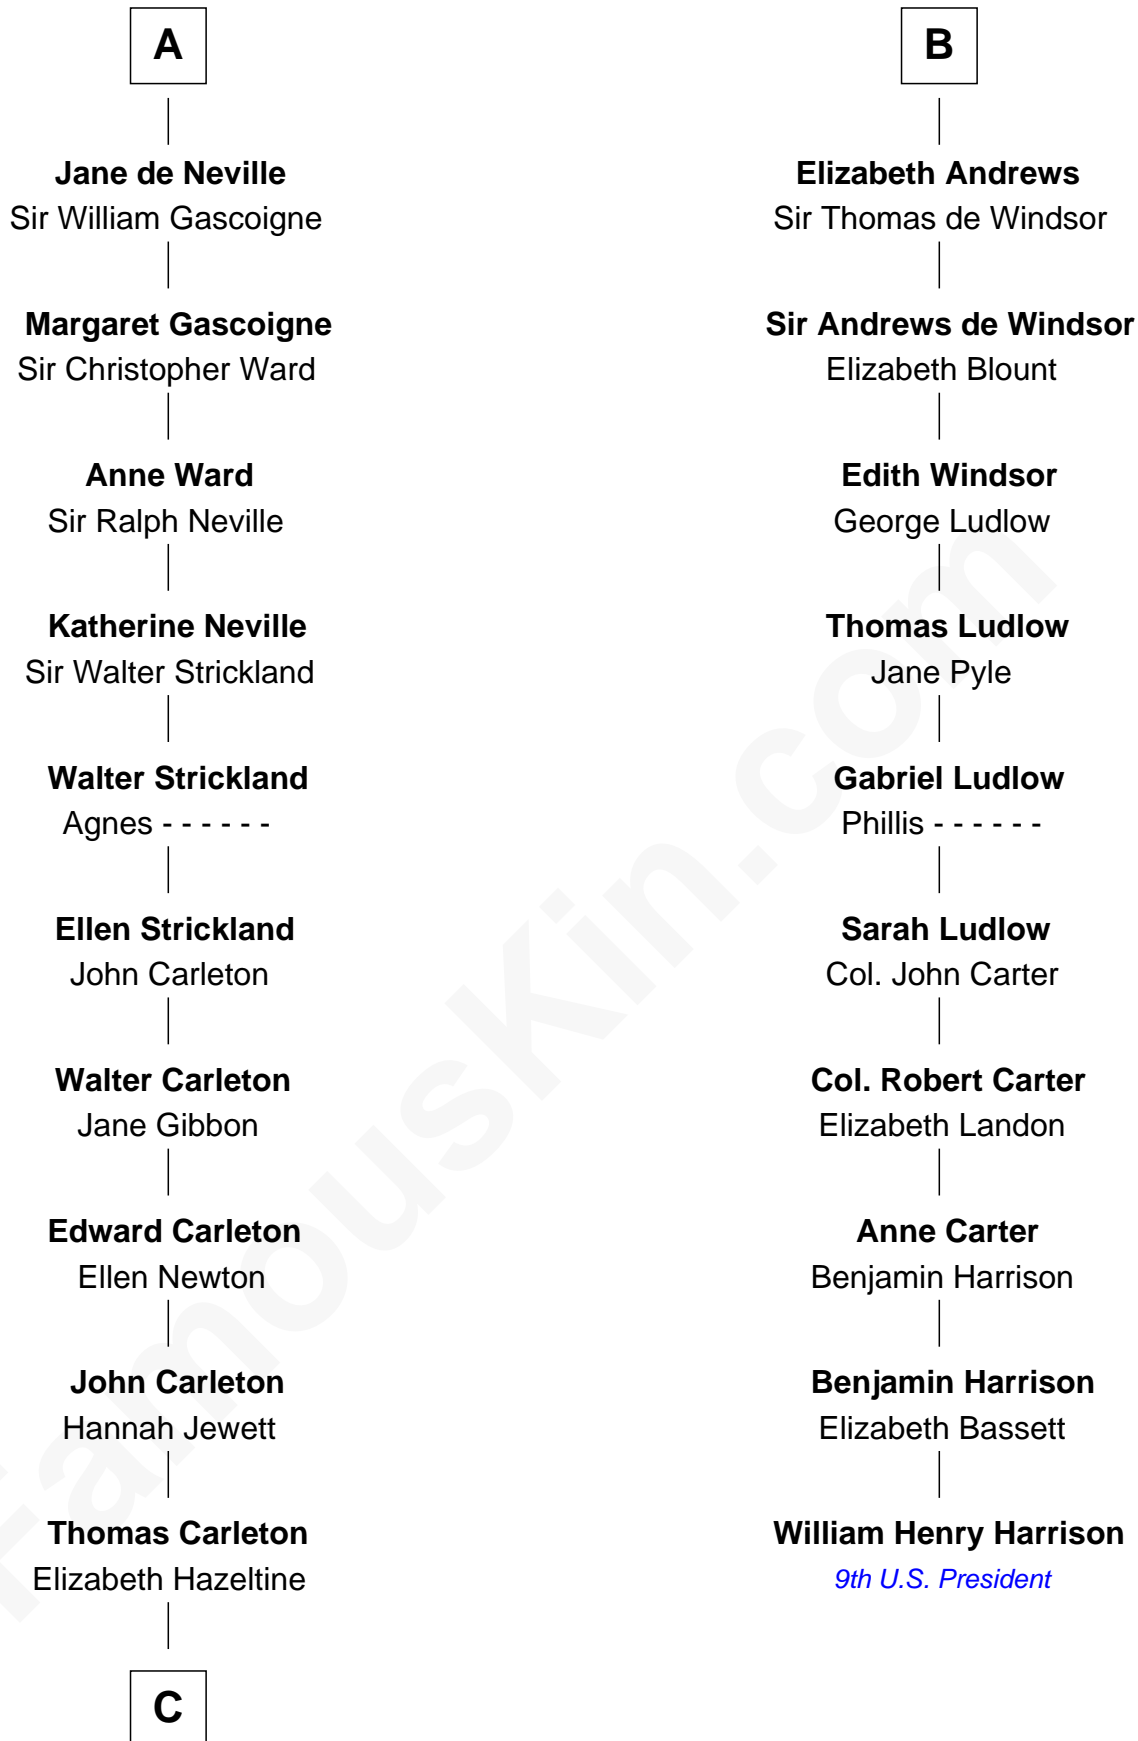

# FamousKin.com Relationship Chart of

**Charles A. Pillsbury**

*Co-Founder of C.A. Pillsbury Co.*

16th cousin 5 times removed of

**William Henry Harrison**

*9th U.S. President*

**C**

—  
**John Carleton**  
Hannah Platts

—  
**Moses Carleton**  
Margaret Sprake

—  
**Henry Carleton**  
Polly Greeley

—  
**Margaret Sprague Carleton**  
George Alfred Pillsbury

—  
**Charles A. Pillsbury**  
*Co-Founder of C.A. Pillsbury Co.*