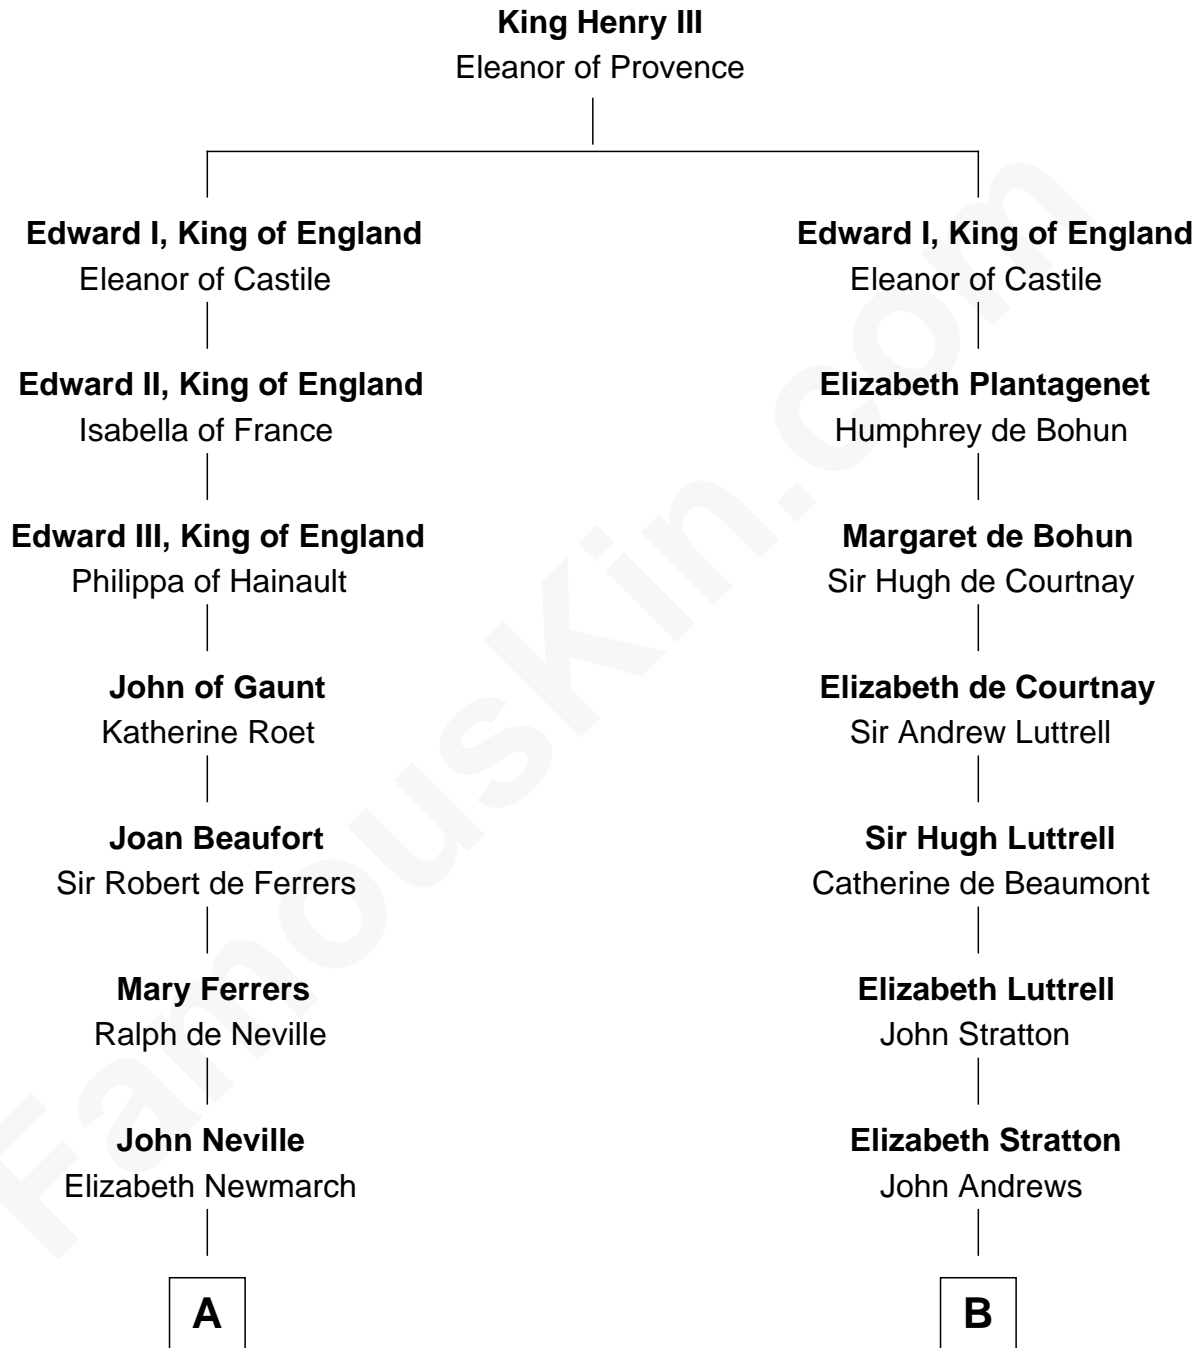

# FamousKin.com Relationship Chart of

**Charles A. Pillsbury**

*Co-Founder of C.A. Pillsbury Co.*

16th cousin 5 times removed of

**William Henry Harrison**

*9th U.S. President*

**C**

—  
**John Carleton**  
Hannah Platts