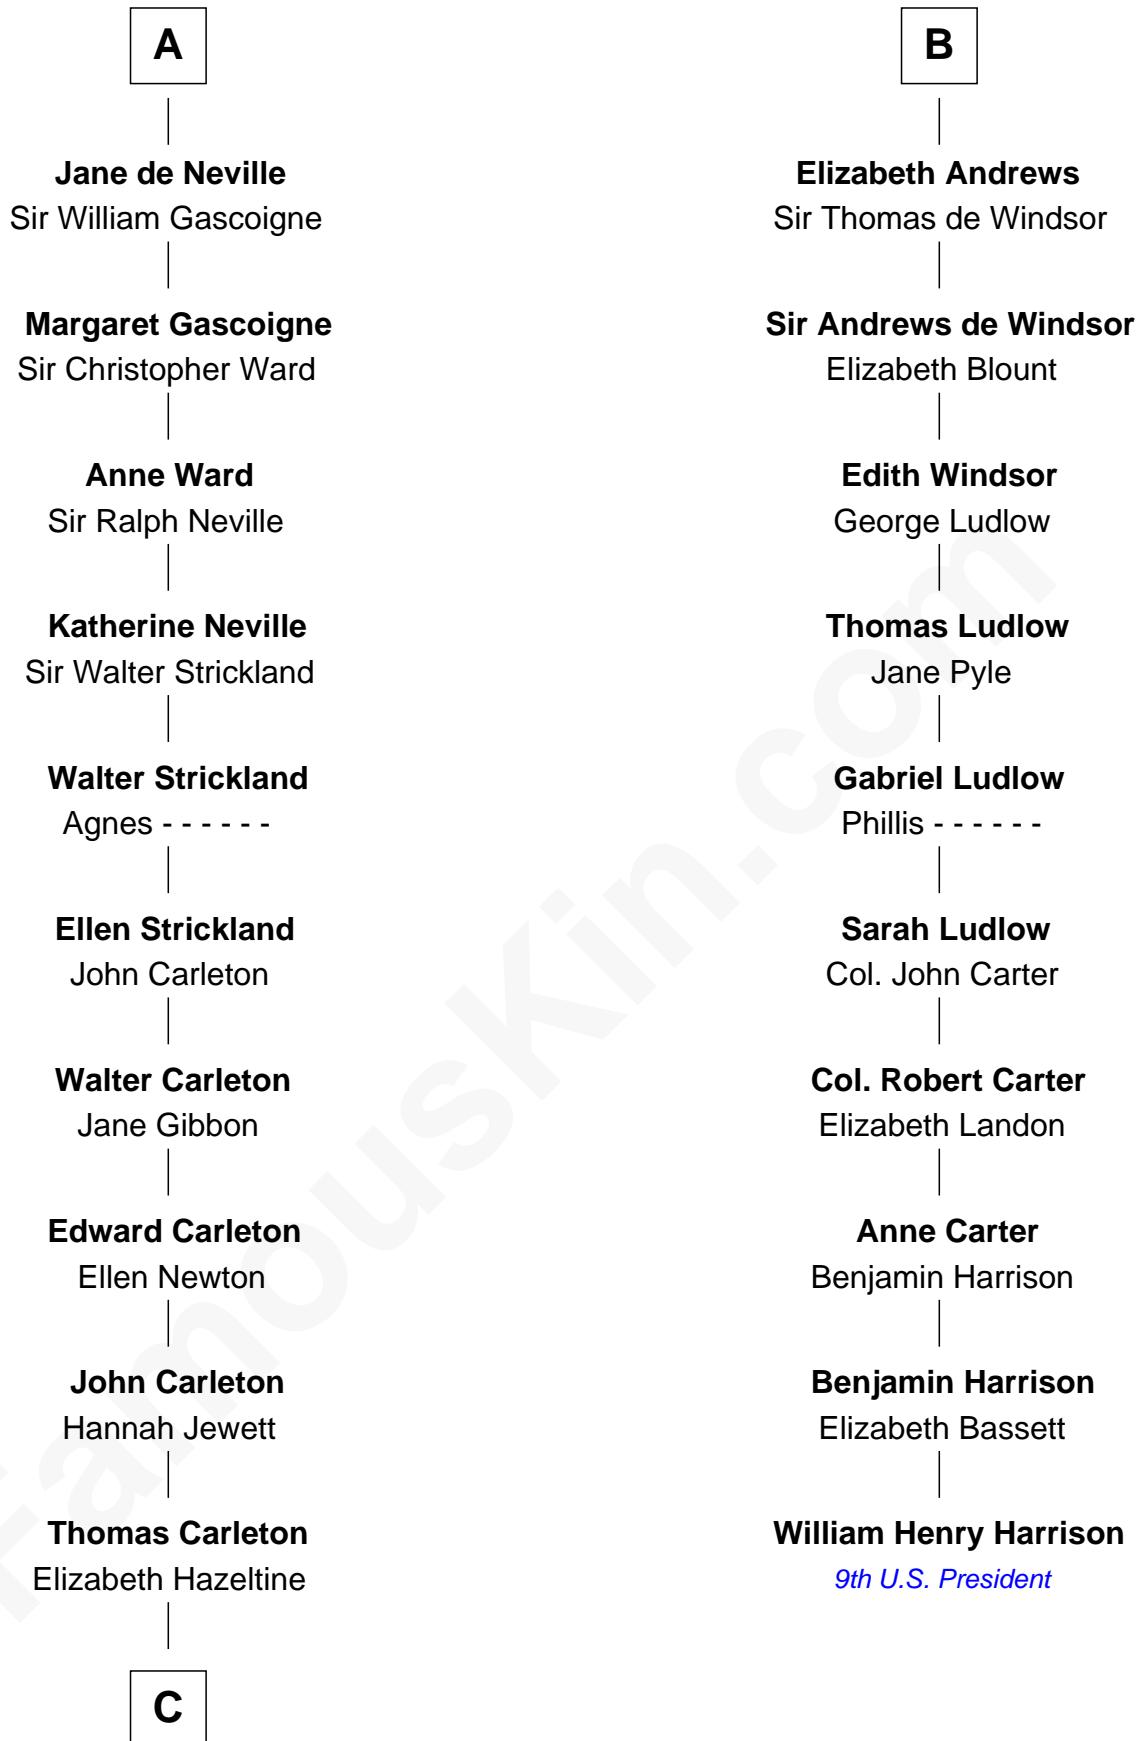

FamousKin.com Relationship Chart of

Charles A. Pillsbury

Co-Founder of C.A. Pillsbury Co.

16th cousin 5 times removed of

William Henry Harrison

9th U.S. President

Sir Humphrey de Bohun

Eleanor de Braiose

Catherine de Beaumont

Elizabeth Luttrell

John Stratton

Elizabeth Stratton

John Andrews

B

C

—
John Carleton
Hannah Platts